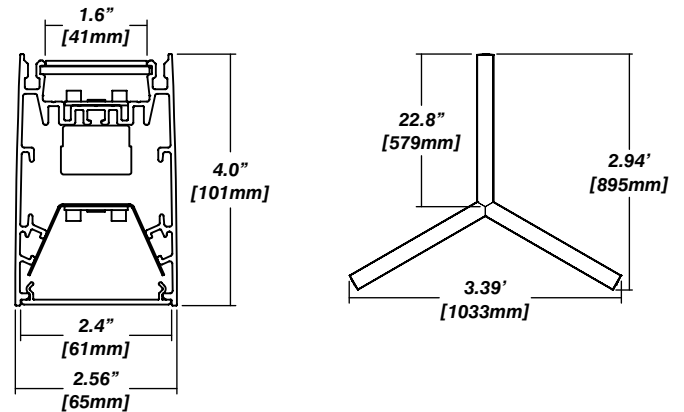

Dimensions

Canopy

- Unified canopy combines feed cable and 3 aircraft cable
- Fully covers standard electrical box

Unified Round Canopy

Ø7.75" [197mm]