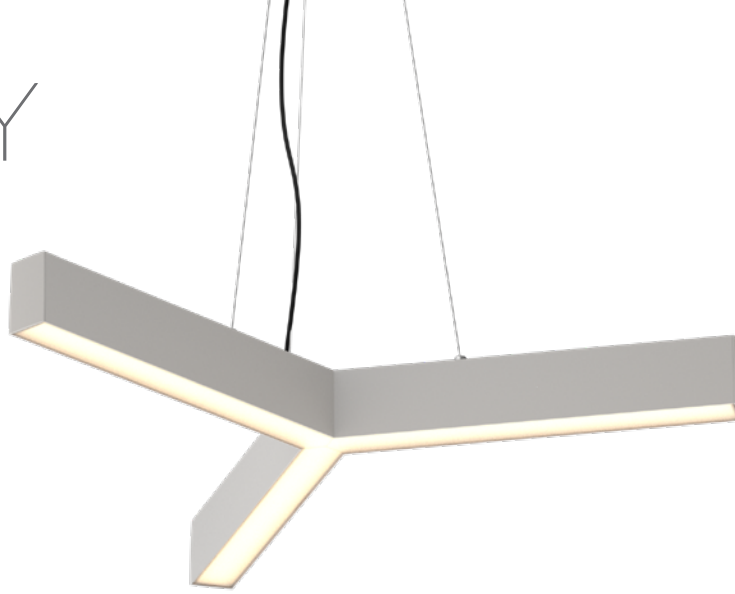

Vesta Y

Y SHAPED CHANDELIER

Vesta Y - Y Shaped Chandelier. Vesta Y is a standalone chandelier based on our Vesta linear system. The three stems create beautiful direct and indirect light throughout a space. Sturdy, Canadian made construction means that Vesta Y will remain a timeless part of your design.

Fixture

1 2 3 4 5 6 7

Driver

1 2 3 4 5 6 7

Product Specifications

SAMPLE : Fixture **VC1Y-90-27-F-30-20-01** | Driver **STD-120-956-01-01-06**

1 - Model	2 - CRI	3 - CCT	4 - Lens	5 - Direct Lm	6 - Indirect Lm
VC1Y • Direct	90 • 90+	27 • 2700K	F • Frosted Symmetric	30 • 3000 (32W)	20 • 2000 (19W)
VC2Y • Direct/Indirect		30 • 3000K		40 • 4000 (44W)	26 • 2600 (27W)
		35 • 3500K		XX • Custom	00 • None
		40 • 4000K			XX • Custom

3 ³ - Canopy Style	4 - Canopy Color	5 - Feed Color	6 - Suspension Height
958 • Unified Round (3 aircraft)	01 • White 02 • Black 08 • Silver	01 • White 02 • Black 03 • Clear XX • Custom	06 • 6' XX • Custom

^{*1} 120V only
^{*2} Not available in Eldo, Lutron and DMX
^{*3} See page two for more details

Project : _____
 Quantity : _____
 Type : _____
 Notes : _____

Vesta Y

Y SHAPED CHANDELIER

Light Engine

- High Efficacy:** Up to 100 lumen/Watt
- Color Options (CCT):** 2700K, 3000K, 3500K, 4000K
- Color Consistency:** 3-step MacAdam Ellipse
- Color Rendering (CRI):** 90+
- Lumen Maintenance:** 100,000 hours (L-70 @ 25 °C)