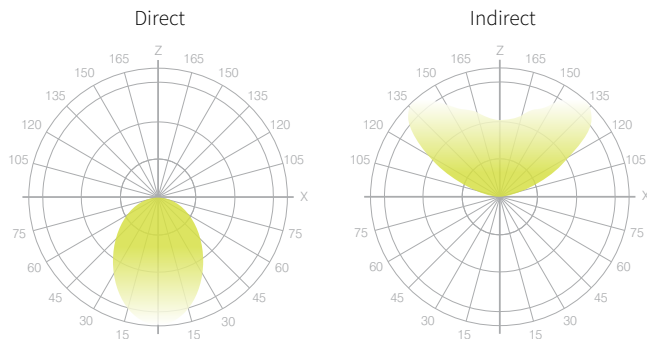

Vesta Y

Y SHAPED CHANDELIER

Light Engine

- **High Efficacy:** Up to 100 lumen/Watt
- **Color Options (CCT):** 2700K, 3000K, 3500K, 4000K
- **Color Consistency:** 3-step MacAdam Ellipse
- **Color Rendering (CRI):** 90+
- **Lumen Maintenance:** 100,000 hours (L-70 @ 25 °C)

Dimming

- **Protocol:** 0-10V
  DALI
  LUTRON
  DMX
- **Level:** From 0.1% to 10%

The Vesta Y combines high output with limitless possibilities of control. Dimming down to 0.1% is also available in Lutron (120-277V) and Dali systems (120-277V).

Light Distribution

Installation

- Suspended using aircraft cable. Fully height adjustable
- Factory assembled for easy and fast installation
- Electrical wire and aircraft cable included

Construction

- High quality, scratch resistant powder coated finish in standard, premium or custom colors
- Aluminum extruded housing
- Made in Canada