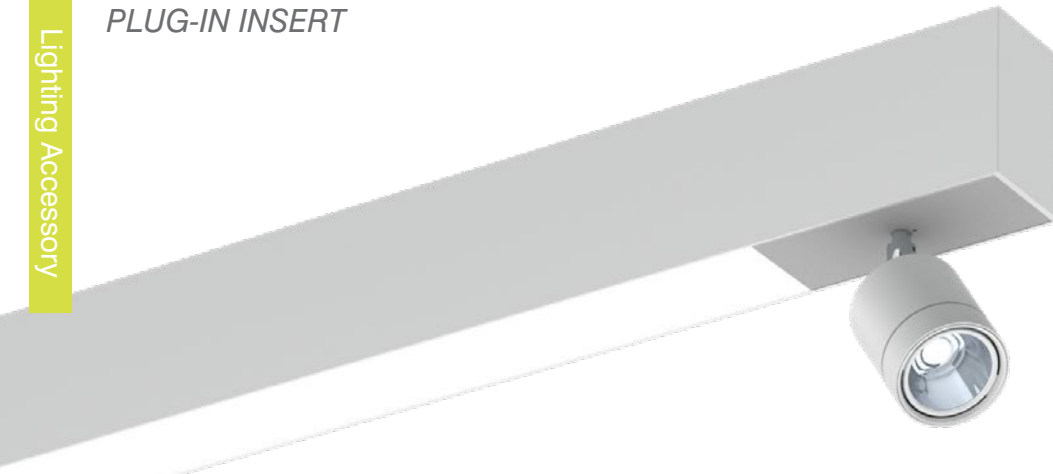

VESTA MONOPOINT

PLUG-IN INSERT

(Shown in Vesta 1)

Vesta Monopoint Plug-in Inserts – Our Vesta Accessories add customizability to the already versatile Vesta Family. Monopoint Plugin offers an articulating, short-stem spotlight combined with the wide spread of the Vesta. Excels in display based spaces like galleries, industrial and retail. The spotlights can be switched separately enabling fully customizable lighting and are configurable with all Vesta Accessories.

7

Product Specifications

SAMPLE : 371 - A90 - 710 - 27 - 07 - 01 - STD

Model - 1	CRI - 2	Optic - 3	CCT - 4	Lumen - 5	Finish - 6	Driver - 7	Dim Level
371 · Monopoint Plug-in	A90 · 90 CRI	717 · 17° 724 · 24° 760 · 60°	27 · 2700K 30 · 3000K 35 · 3500K 40 · 4000K	07 · 700 (6W) 10 · 1000 (9W) 15 · 1500 (14W)	01 · White 02 · Black 08 · Silver XX · Custom	STD/LCS · 0 - 10 Volt dim option incl. ELDOLC · 0 - 10 Volt Protocol ELDODA · Dali Protocol LUTES · Hilume Ecodigital LUT3W · Hilume 3 Wires LUT2W · 2 Wire for phase*1 LUT5S · 5 Series Eco System DMX · SENSO	1% 1% 1% 1% 1% 1% 5%