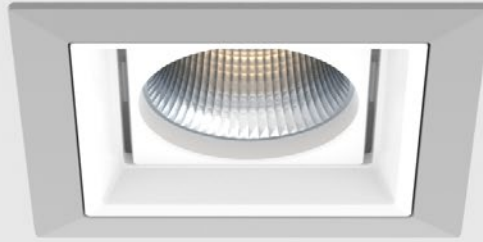

# ENYO 2 D

RECESSED FIXED LED DOWNLIGHT

**ENYO 2 D - Recessed Fixed LED Downlight.** Enyo 2 D features SENSO-designed reflectors and a wide range of color temperatures in a high performance yet efficient and compact package. As part of the Enyo family of downlights, it's easy to get a cohesive design regardless of fixture size or style.