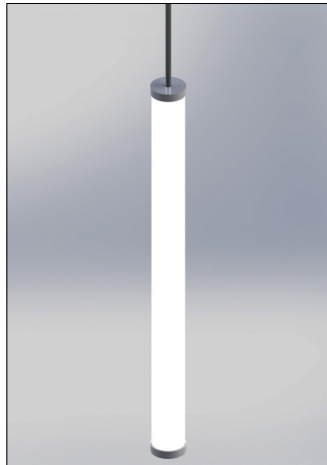

Cylinder shape with 360 degree diffused illumination, Scout is available as a vertical mount suspension fixture. Available in one light output and 3 standard lengths, the fixture can be customized to fit a wide range of applications. Vertical model is offered with 3 different metal swivel stem lengths of either 24", 36" or 48". Multiple integral driver options available.

Finish options

Black powder coated

Bronze powder coated

Silver powder coated

White powder coated

Technical information

| Output Options | | Power Load/Length | |
|---------------------------|---------------|-----------------------|---------|
| Output type | HO | Model (actual length) | Wattage |
| Lumens at 3000K | 600 lm/ft | 48" (49-3/16") | 18 W |
| Average power consumption | 4.5 W/ft | 72" (72-14/16") | 27 W |
| Input Voltage | 110 - 277 VAC | 96" (96-7/16") | 37 W |