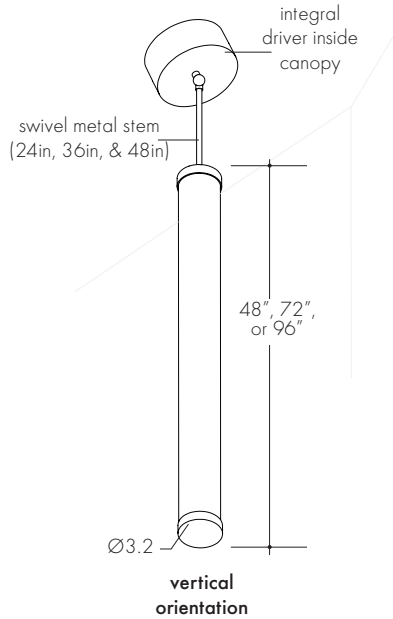

Cylinder shape with 360 degree diffused illumination, Scout is available as a vertical mount suspension fixture. Available in one light output and 3 standard lengths, the fixture can be customized to fit a wide range of applications. Vertical model is offered with 3 different metal swivel stem lengths of either 24", 36" or 48". Multiple integral driver options available.

Finish options

Black powder coated

Bronze powder coated

Silver powder coated

White powder coated

Technical information

| Output Options | | Power Load/Length | |
|---------------------------|---------------|-----------------------|---------|
| Output type | HO | Model (actual length) | Wattage |
| Lumens at 3000K | 600 lm/ft | 48" (49-3/16") | 18 W |
| Average power consumption | 4.5 W/ft | 72" (72-14/16") | 27 W |
| Input Voltage | 110 - 277 VAC | 96" (96-7/16") | 37 W |

Ordering code

| MODEL | ORIENTATION | LENGTH | CCT | OUTPUT | LENS | FINISH | DRIVER |
|-------------|-----------------------------|------------------|-------------------------------------------|------------------|-------------|--------------------------------------------------------|----------------------------------------------------------------------------------------------------------------------------|
| SCT | VR24 | 48 | 30K | HO | F | SL | DALI |
| SCT - Scout | VR24 - Vertical 24" stem | 48", 72", 96" | 30K - 3000K 35K - 3500K 41K - 4100K | HO - High output | F - Frosted | SL - Silver BK - Black BZ - Bronze WH - White | DALI - eldoLED Dali D010 - eldoLED 0-10V Dimming *L3D - Lutron Ecosystem 3 wire *LDE1 - Lutron Ecosystem H-Series |
| | VR36 - Vertical 36" stem | | | | | | |
| | VR48 - Vertical 48" stem | | | | | | |

*Not available with 96" option