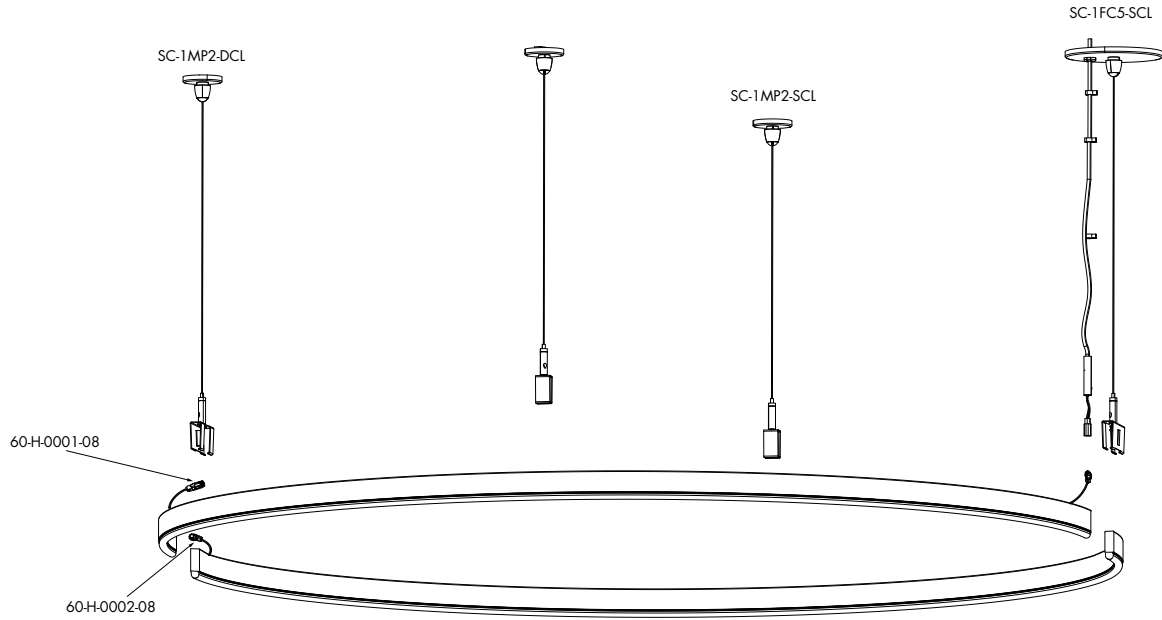

Sample Layout

PX-48-HR-30K-SO-F-SP-GG-B-PFC

Plexineon Horizontal Ring, Suspended Mounting Clips