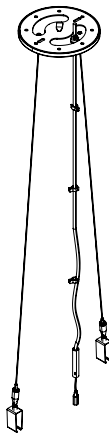

60-H-0001-08

Female Quick Connect with flying leads

60-H-0002-08

Male Quick Connect with flying leads

60-12-22AWGSBWN

Weatherproof Wire Nut Silicone Filled

55-STW02-050-00

50 ft of 14 gauge wire Black jacket, 2 conductors