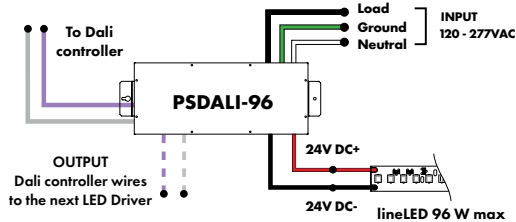

DALI 0% Dimming Power Supplies 120VAC - 277VAC

MODEL	POWER	OUTPUT
PSDALI	96 - 96 Watt 3X96 - 3 X 96 Watt	24 - 24 VDC

PSDALI - DALI Power Supply dims down to 0%

Features eldoLED's LINEARdrive configurable dimmable drivers

Model	96W	3X96
Length	14.40"	15.75"
Width	5.20"	6.62"
Depth	2.60"	4.95"