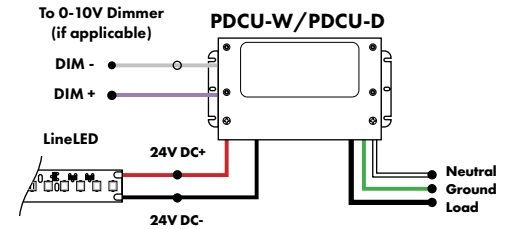

### Universal Power Supply 1% 120VAC - 277VAC

MODEL	POWER	OUTPUT
PDCU-D - IP20 Dry Series	30 - 30 W 60 - 60 W 96 - 96 W 3X96 - 3X96 W	24 - 24 VDC
PDCU-W - IP66 Wet Series	96 - 96 W 3X96 - 3X96 W	

0-10V dims down to 1%, MLV/ELV/TRIAC dims down to 1%.  
For a complete list of compatible dimmers, see [Compatible Dimming Chart](#) on the Resources page.