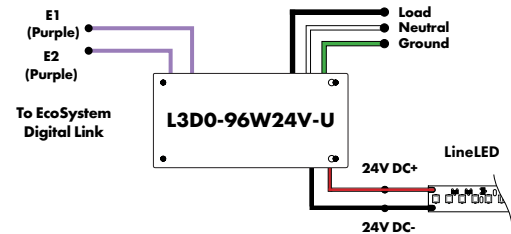

Lutron Power Supplies 0.1%

MODEL
L3D0-96W24V-U

HiLume™ 0.1% EcoSystem Voltage LED Driver with Soft-On, Fade-to-Black™
96W max

MODELS	L3D0
Length	10.50"
Width	5.50"
Depth	2.00"