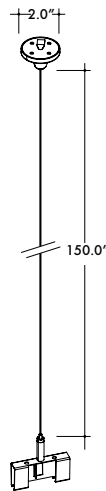

Use to join two fixtures together in the middle of a Suspended Run

SC-1FC5-SCL
Powerfeed Canopy Suspension Kit with
Single Clip, Ø5.0" canopy, 150" A/C Cable