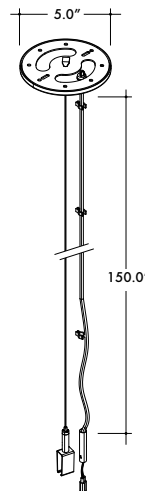

Used at the start of every Suspended Run

SC-1FC5-DCL
Powerfeed Canopy Suspension Kit with Joiner
Clip, Ø5.0" canopy, 150" A/C Cable