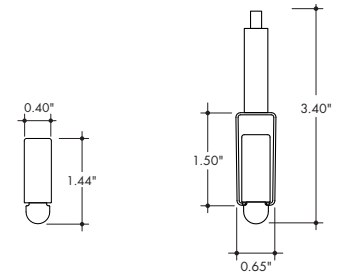

Without Mounting Clip

With Mounting Clip and A/C hardware