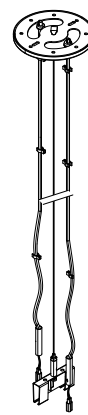

60-H-0001-08

Female Quick Connect with flying leads

60-H-0002-08

Male Quick Connect with flying leads

60-12-22AWGSBWN

Weatherproof Wire Nut Silicone Filled

55-STW02-050-00

50 ft of 14 gauge wire Black jacket, 2 conductors