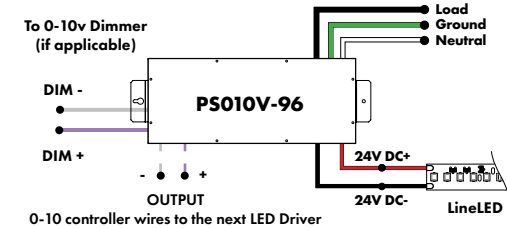

Plexineon Rings Suspended Mount

Static White and Monochrome Colors

Power Supplies

See Power Supply instructions and spec sheet for wiring information. For a complete list of compatible dimmers, see [Compatible Dimming Chart](#) on the Resources page.

Universal Power Supply 1% 120VAC - 277VAC

MODEL	POWER	OUTPUT
PDCU-D - IP20 Dry Series	30 - 30 W 60 - 60 W 96 - 96 W 3X96 - 3X96 W	24 - 24 VDC
PDCU-W - IP66 Wet Series	96 - 96 W 3X96 - 3X96 W	

0-10V dims down to 1%, MLV/ELV/TRIAC dims down to 1%.
For a complete list of compatible dimmers, see [Compatible Dimming Chart](#) on the Resources page.

MODELS	PDCU-W 96W	PDCU-W 3X96W	PDCU-D 30W	PDCU-D 60W	PDCU-D 96W	PDCU-D 3X96W
Length	8.66"	11.85"	6.10"	7.93"	8.25"	9.57"
Width	3.73"	4.32"	3.35"	3.35"	4.10"	5.94"
Depth	1.61"	1.81"	1.33"	1.32"	1.56"	1.13"

0-10V Dimming Power Supplies 0.1% 120VAC - 277VAC

MODEL	POWER	OUTPUT	DIMMING
PS010V - 0-10V Power Supply dims down to 0.1%	96 - 96 Watt 3X96 - 3 X 96 Watt	24 - 24 VDC	LIN - Linear LOG - Logarithmic

MODELS	96W	3X96
Length	14.40"	15.75"
Width	5.20"	6.62"
Depth	2.60"	4.95"

Triac, MLV, & ELV Compatible Dimmers

MODEL	POWER	OUTPUT
PDC - (IP20) Power Supply	96 - 96 Watts	24 - 24 VDC

MODELS	96W
Length	8.25"
Width	4.10"
Depth	1.56"