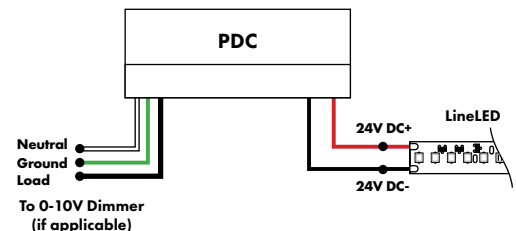

Triac, MLV, & ELV Compatible Dimmers

MODEL	POWER	OUTPUT
PDC - (IP20) Power Supply	96 - 96 Watts	24 - 24 VDC

MODELS	96W
Length	8.25"
Width	4.10"
Depth	1.56"