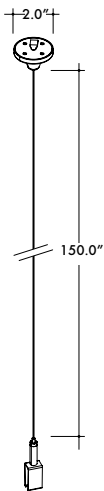

SP/SPD

SC-1MP2-SCL
Suspension Kit with Single Clip,
Ø2.0" canopy, 150" A/C Cable

Used approximately every 30" of linear/arc length for Standard Clips and every 18" of linear/arc length for Decorative Clips

SC-1MP2-DCL
Suspension Kit with Joiner Clip,
Ø2.0" canopy, 150" A/C Cable