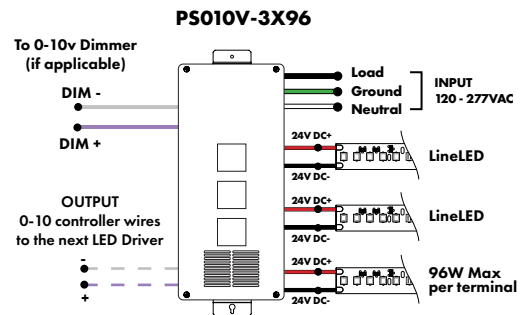

Plexineon Rings Suspended Mount

Static White and Monochrome Colors

Power Supplies

See Power Supply instructions and spec sheet for wiring information. For a complete list of compatible dimmers, see [Compatible Dimming Chart](#) on the Resources page.

Universal Power Supply 1% 120VAC - 277VAC

MODEL	POWER	OUTPUT
PDCU-D - IP20 Dry Series	30 - 30 W 60 - 60 W 96 - 96 W 3X96 - 3X96 W	24 - 24 VDC
PDCU-W - IP66 Wet Series	96 - 96 W 3X96 - 3X96 W	

0-10V dims down to 1%, MLV/ELV/TRIAC dims down to 1%.
For a complete list of compatible dimmers, see [Compatible Dimming Chart](#) on the Resources page.

MODELS	PDCU-W 96W	PDCU-W 3X96W	PDCU-D 30W	PDCU-D 60W	PDCU-D 96W	PDCU-D 3X96W
Length	8.66"	11.85"	6.10"	7.93"	8.25"	9.57"
Width	3.73"	4.32"	3.35"	3.35"	4.10"	5.94"
Depth	1.61"	1.81"	1.33"	1.32"	1.56"	1.13"

0-10V Dimming Power Supplies 0.1% 120VAC - 277VAC

MODEL	POWER	OUTPUT	DIMMING
PS010V - 0-10V Power Supply dims down to 0.1%	96 - 96 Watt 3X96 - 3 X 96 Watt	24 - 24 VDC	LIN - Linear LOG - Logarithmic

MODELS	96W	3X96
Length	14.40"	15.75"
Width	5.20"	6.62"
Depth	2.60"	4.95"

Triac, MLV, & ELV Compatible Dimmers

MODEL	POWER	OUTPUT
PDC - (IP20) Power Supply	96 - 96 Watts	24 - 24 VDC

MODELS	96W
Length	8.25"
Width	4.10"
Depth	1.56"