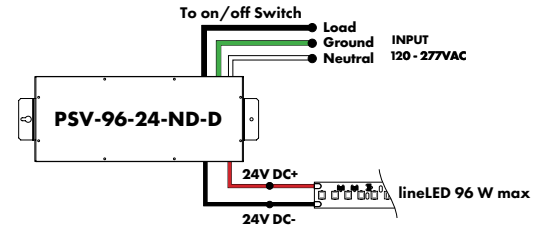

Plexineon Rings Suspended Mount

Static White and Monochrome Colors

Power Supplies

See Power Supply instructions and spec sheet for wiring information. For a complete list of compatible dimmers, see Compatible Dimming Chart on the Resources page.

Non-Dimming Power Supply 120VAC - 277VAC

MODEL	POWER	OUTPUT	DIMMING	LOCATION
PSV - PSV Series	96 - 96 Watt	24 - 24 VDC	U2ND - Non Dimming	D - Damp

MODELS	96W
Length	14.40"
Width	5.20"
Depth	2.60"