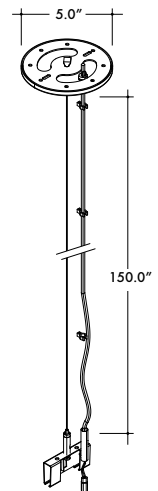

## Ordering Code

MODEL	RING DIAMETER <sup>1</sup>	RING TYPE	CCT	OUTPUT	LENS	MOUNTING <sup>2</sup>	FINISH	POWERFEED POSITION/TYPE
PX-Plexineon	____ - Ring diameter in inches, 6"-288" (24ft)	HR-Horizontal Ring	27K-2700K 30K-3000K 35K-3500K 40K-4000K B-Blue G-Green T-Teal Y-Yellow R-Red M-Magenta	SO-Standard	F-Frosted	SP-Suspension Mount, Standard Clips SPD-Suspension Mount, Decorative Clips <sup>3</sup>	GG-Gloss Grey BK-Matte Black GY-Matte Grey WH-Matte White	B-4-Male Quick Connect One End, Female Quick Connect Other End

### SP/SPD

**SC-1MP2-SCL**  
Suspension Kit with Single Clip,  
Ø2.0" canopy, 150" A/C Cable

Used approximately every 30" of linear/arc length for Standard Clips and every 18" of linear/arc length for Decorative Clips

**SC-1MP2-DCL**  
Suspension Kit with Joiner Clip,  
Ø2.0" canopy, 150" A/C Cable

Use to join two fixtures together in the middle of a Suspended Run

**SC-1FC5-SCL**  
Powerfeed Canopy Suspension Kit with  
Single Clip, Ø5.0" canopy, 150" A/C Cable

Used at the start of every Suspended Run

**SC-1FC5-DCL**  
Powerfeed Canopy Suspension Kit with Joiner  
Clip, Ø5.0" canopy, 150" A/C Cable

Used to join two fixtures together and to drop power in the middle of a Suspended Run