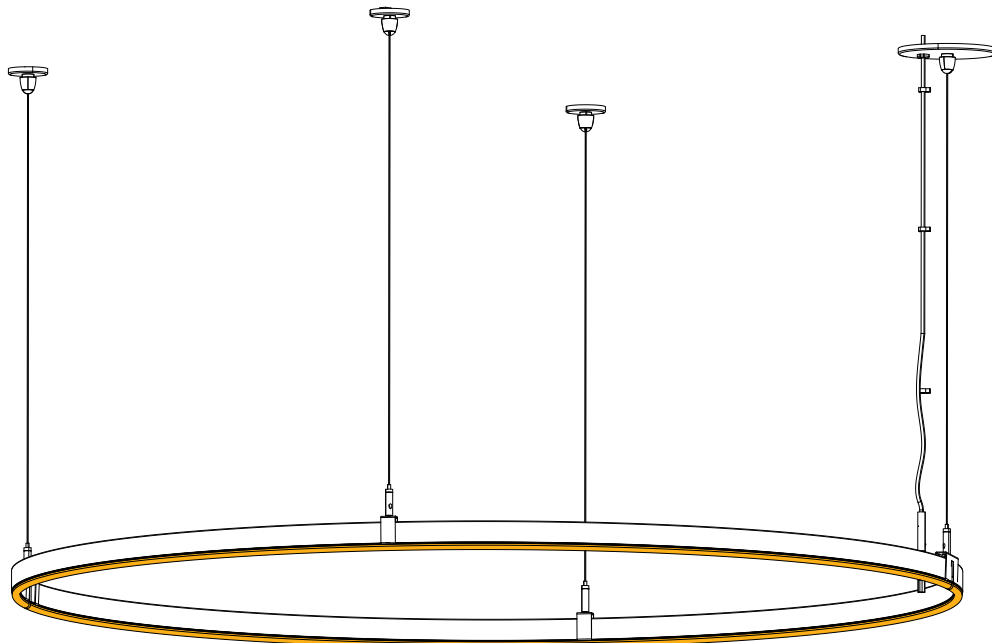

Sample Layout

PX-48-HR-30K-SO-F-SP-GG-B-PFC

Plexineon Horizontal Ring, Suspended Mounting Clips