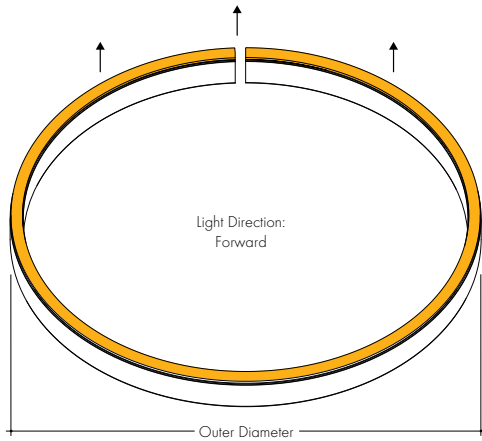

Ring Types

HR
Horizontal Ring

Additional Material

- Ordered separately.

CC-2MF-190-SCL

Powerfeed Canopy Suspension Kit with Cross Cable and 2 Single Clips Ø5.0" canopy 150" A/C Cable

CC-2MF-150-SCL

Powerfeed Canopy Suspension Kit with 2 Cables and Single Clips Ø5.0" canopy 150" A/C Cable

SC-2FC5-DCL

Dual Powerfeed Canopy Standard or Decorative Joiner Clips 150" A/C Cable