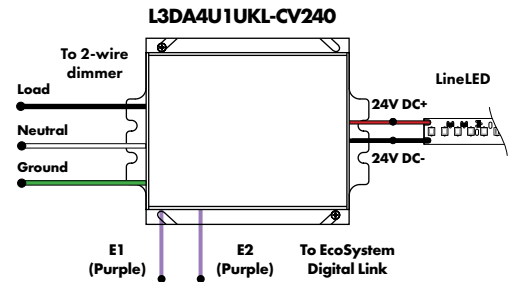

Lutron Power Supplies 1%

MODEL
L3DA4U1UKL-CV240

HiLume™ 1% EcoSystem Voltage LED driver
40W max

MODELS	L3DA4U1UKL-CV240
Length	4.98"
Width	4.00"
Depth	2.62"