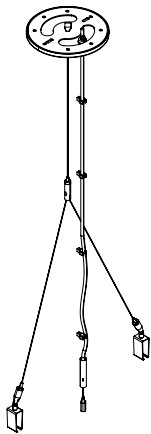

## Ring Types

**HR**  
Horizontal Ring

## Additional Material

- Ordered separately.

**CC-2MF-190-SCL**

Powerfeed Canopy Suspension Kit with Cross Cable and 2 Single Clips Ø5.0" canopy 150" A/C Cable

**CC-2MF-150-SCL**

Powerfeed Canopy Suspension Kit with 2 Cables and Single Clips Ø5.0" canopy 150" A/C Cable

**SC-2FC5-DCL**

Dual Powerfeed Canopy Standard or Decorative Joiner Clips 150" A/C Cable

**60-H-0001-08**

Female Quick Connect with flying leads

**60-H-0002-08**

Male Quick Connect with flying leads

**60-12-22AWGSBWN**