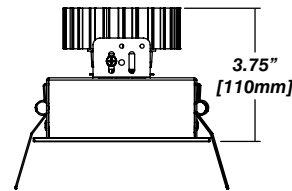

CCT: 2700
CRI: 95

Installation

- For new and retrofit installations
- Holds in place with two spring clips
- Simple connection between fixture and driver via quick connect

Construction / Finish

- Custom finishes are available
- Cast Aluminum Trim and Steel Casing
- Rated for damp location
- Made in Canada

Dimensions

Housing Options

Standard Senso Housing - 910

Dimension

Included

Unless specified otherwise, this is provided as standard

- Bar hanger** • Length: from 14-3/16" to 26"
- Driver with enclosure** • Galvanized steel enclosure
- Security wire** • Flexible aircraft cable, 12" long
- Easy to clip snap body included