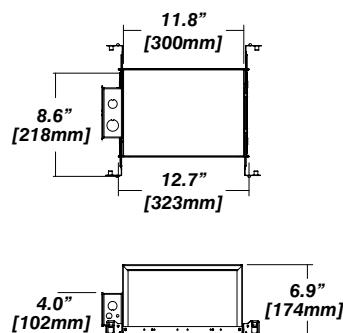

Dimensions

Housing Options

Standard Senso Housing - 910

Dimension

Included

Unless specified otherwise, this is provided as standard

- Bar hanger** • Length: from 14-3/16" to 26"
- Driver with enclosure** • Galvanized steel enclosure
- Security wire** • Flexible aircraft cable, 12" long
- Easy to clip snap body included

New Construction - 915

Dimension

Included

- Plaster Frame** • Galvanized steel construction with cut-out to
- Bar hanger** • Length: from 14-3/16" to 26"
- Security wire** • Flexible aircraft cable, 12" long
- Easy to clip snap body included

IC Housing - 920

Dimension

Included

- IC Housing** • Galvanized steel construction
- Airtight
- Includes gasketed junction box
- Plaster Frame** • Galvanized steel construction
- Bar hanger** • Length: from 14-3/16" to 26"