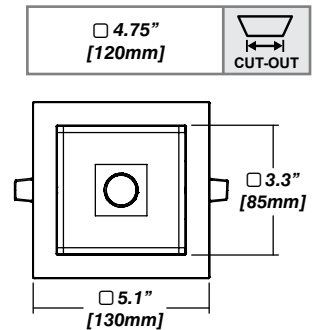

Dimensions

Housing Options

Standard Senso Housing - 910

Dimension

Included

Unless specified otherwise, this is provided as standard

- Bar hanger** • Length: from 14-3/16" to 26"
- Driver with enclosure** • Galvanized steel enclosure
- Security wire** • Flexible aircraft cable, 12" long
- Easy to clip snap body included