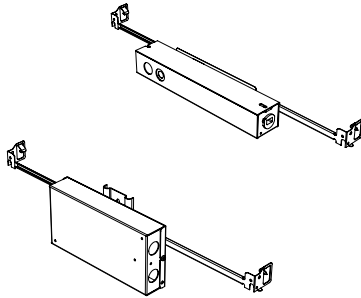

CCT: 2700
CRI: 95

Installation

- For new and retrofit installations
- Holds in place with two spring clips
- Simple connection between fixture and driver via quick connect

Construction / Finish

- Custom finishes are available
- Cast Aluminum Trim and Steel Casing
- Rated for damp location
- Made in Canada

Dimensions

Housing Options

Standard Senso Housing - 910

Dimension

Included

Unless specified otherwise, this is provided as standard

- Bar hanger** • Length: from 14-3/16" to 26"
- Driver with enclosure** • Galvanized steel enclosure
- Security wire** • Flexible aircraft cable, 12" long
- Easy to clip snap body included