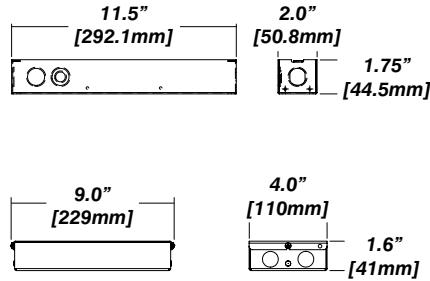

Dimensions

Housing Options

Standard Senso Housing - 910

Dimension

Included

Unless specified otherwise, this is provided as standard

- Bar hanger** • Length: from 14-3/16" to 26"
- Driver with enclosure** • Galvanized steel enclosure
- Security wire** • Flexible aircraft cable, 12" long
- Easy to clip snap body included