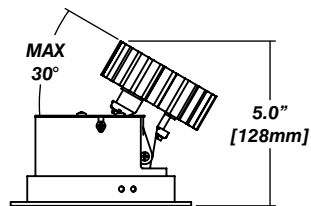

CCT: 2700
CRI: 95

Reflector

Faceted Reflector

Senso metal spun reflectors for function, low glare and efficiency

Dimensions

Installation

- For new and retrofit installations
- Holds in place with three friction fit spring clips
- Simple connection between fixture and driver via quick connect
- 0° to 30° adjustable tilt angle with 360° rotation