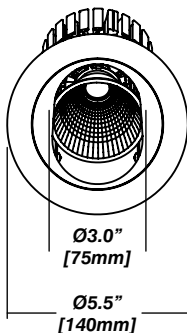

CCT: 2700
CRI: 95

Reflector

Faceted Reflector

Senso metal spun reflectors for function, low glare and efficiency

Dimensions

Installation

- For new and retrofit installations
- Holds in place with three friction fit spring clips
- Simple connection between fixture and driver via quick connect
- 0° to 30° adjustable tilt angle with 360° rotation