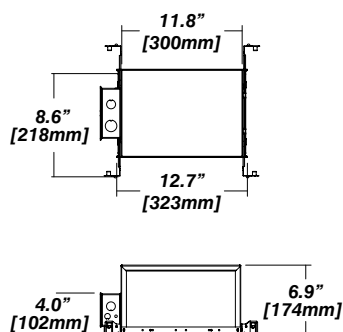

Dimension

Included

- Plaster Frame** • Galvanized steel construction with cut-out to
- Bar hanger** • Length: from 14-3/16" to 26"
- Security wire** • Flexible aircraft cable, 12" long
- Easy to clip snap body included

IC Housing - 920

Dimension

Included

- IC Housing** • Galvanized steel construction
- Airtight
- Includes gasketed junction box
- Plaster Frame** • Galvanized steel construction
- Bar hanger** • Length: from 14-3/16" to 26"