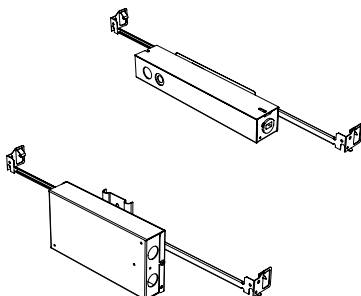

Housing Options

Standard Senso Housing - 910

Dimension

Included

Unless specified otherwise, this is provided as standard

- **Bar hanger** • Length: from 14-3/16" to 26"
- **Driver with enclosure** • Galvanized steel enclosure
- **Security wire** • Flexible aircraft cable, 12" long
- Easy to clip snap body included

* driver can be installed either:

- (A) laying on top of ceiling. (B) mounted to the bar hanger and fixed to the ceiling. (C) remote from the fixture, with the bar hanger still used if desired to secure the fixture