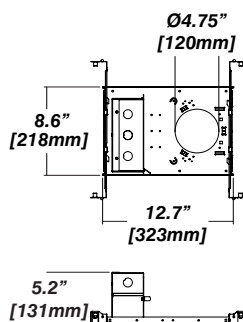

New Construction - 915

Dimension

Included

- **Plaster Frame** • Galvanized steel construction with cut-out to
- **Bar hanger** • Length: from 14-3/16" to 26"
- **Security wire** • Flexible aircraft cable, 12" long
- Easy to clip snap body included