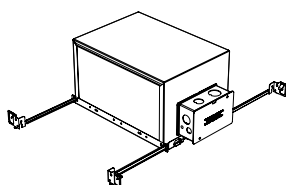

- (A) laying on top of ceiling. (B) mounted to the bar hanger and fixed to the ceiling. (C) remote from the fixture, with the bar hanger still used if desired to secure the fixture

New Construction - 915

Dimension

Included

- Plaster Frame** • Galvanized steel construction with cut-out to
- Bar hanger** • Length: from 14-3/16" to 26"
- Security wire** • Flexible aircraft cable, 12" long
- Easy to clip snap body included

IC Housing - 920

Dimension

Included

- IC Housing** • Galvanized steel construction
- Airtight
- Includes gasketed junction box
- Plaster Frame** • Galvanized steel construction
- Bar hanger** • Length: from 14-3/16" to 26"