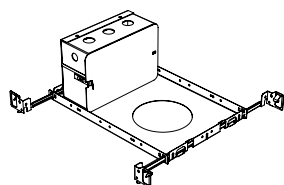

New Construction - 915

Dimension

Included

- **Plaster Frame** • Galvanized steel construction with cut-out to
- **Bar hanger** • Length: from 14-3/16" to 26"
- **Security wire** • Flexible aircraft cable, 12" long
- Easy to clip snap body included