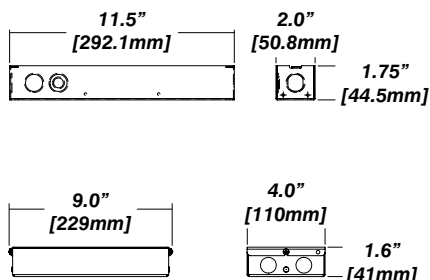

Housing Options

Standard Senso Housing - 910

Dimension

Included

Unless specified otherwise, this is provided as standard

- **Bar hanger** • Length: from 14-3/16" to 26"
- **Driver with enclosure** • Galvanized steel enclosure
- **Security wire** • Flexible aircraft cable, 12" long
- Easy to clip snap body included

* driver can be installed either:

- (A) laying on top of ceiling. (B) mounted to the bar hanger and fixed to the ceiling. (C) remote from the fixture, with the bar hanger still used if desired to secure the fixture