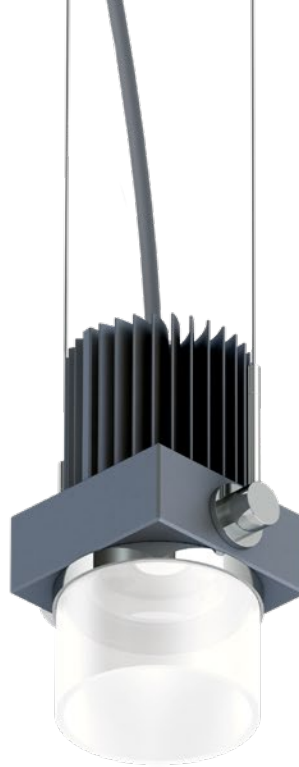

LETO 7

PENDANT LED DOWNLIGHT

Leto 7 - Pendant LED Light. Leto 7 has an industrial, sleek and stylish design that permits this LED pendant to be placed in either an office or a home, giving both a touch of modern class and sophistication.

Ordering Code

Fixture	690							
	1	2	3	4	5	6		
Driver							--	--
	1	2	3	4	5	6	7	8

Product Specifications

SAMPLE: Fixture **690 - A90 - 615 - 27 - 07 - 08** | Driver **952 - 02 - 02 - 03 - STD - 120 - 90 - 07**

1 - Model	2 - LED	3 - Optic	4 - CCT	5 - Lumen	6 - Color	1 - Canopy Style
690 · Leto 7	A90 · 93+ CRI Accuracy Module	614 · Aluminum Shade 615 · Frosted shade	25 · 2500K 27 · 2700K 30 · 3000K 35 · 3500K 40 · 4000K 65 · 6500K	07 · 700 10 · 1000 15 · 1500	01 · White 02 · Black 08 · Silver	952 · Square
2 - Canopy Color	3 - Suspension (6' incl.)	4 - Feed Cable	5 - Driver	Dim Level	Dim Level	
01 · White 02 · Black 08 · Silver XX · RAL	02 · 2 Aircraft + Feed Cable <i>Contact SENSO for custom length</i>	01 · White 02 · Black 03 · Clear XX · Custom	STD · Non Dimming LCS · 0 - 10 Volt Protocol DIM · Phase** ELDOLC · EldoLED 0 - 10 Volt	N/A 1% 1% 0.1%	DALI · Dali Protocol LUTES · Hilume Ecodigital LUT2W · 2 Wire for phase** CSMB · Casambi Wireless Control*2	0.1% 1% 1% 1%
6 - Voltage	7 - LED	8 - Lumen				
120 · 120V 277 · 277V 347 · 347V*2	Same as Fixture	Same as Fixture	*1 120V only *2 remote mount			
			Project : _____ Quantity : _____ Type : _____ Notes : _____			

LETO 7

PENDANT LED DOWNLIGHT

 **senso**
by luminii

Canopy

Square Canopy

W/L - 5.67" [144mm]

H - 2.28" [58mm]

Installation