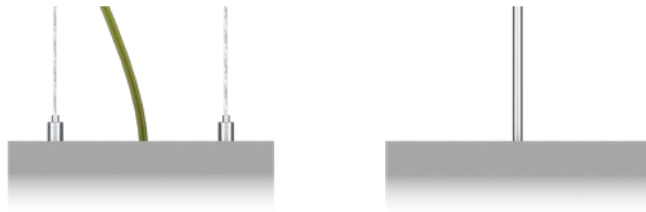

Suspension

Double Aircraft Cable

Suspended by Solid Stem