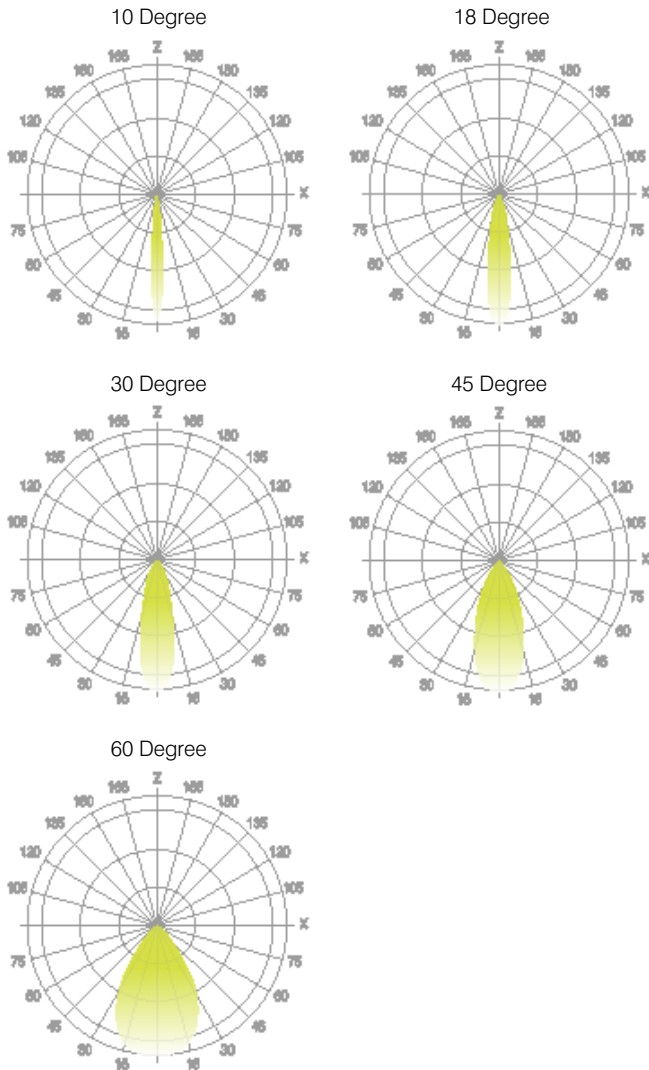

1 - Model	2 - LED	3 - Optic	4 - CCT	5 - Lumen	6 - Accessory
709 · Leto 44 Plus Small Pendant	A90 · Accuracy	610 · 10° 618 · 18° 630 · 30° 645 · 45° 660 · 60°	25 · 2500K 27 · 2700K 30 · 3000K 35 · 3500K 40 · 4000K 65 · 6500K	07 · 700 (6.5W) 10 · 1000 (9.3W) 15 · 1500 (12.5W) 20 · 2000 (20.2W)	00 · No Accessory DL · Diffusing Lens HO · Honeycomb SL · Solite Lens

**Full Color Metric Info Available at Sensolighting.com*

Leto 44 Light Distribution

LED Module Performance

Output: Up to 150 lumen/Watt

Efficacy: Color consistency within a 3-MacAdam Ellipse

CCT: 2500K - 6500K