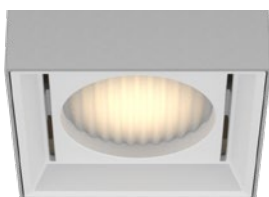

LETO 44 PLUS P SML

PENDANT LED DOWNLIGHT

Leto 44 Plus SML - Pendant LED Light. Leto 44 Plus SML is a compact version of the larger Leto 44 Plus MID. Packing the same power as the taller Body, Leto 44 Plus SML can offer more discretion when planning your lighting, and allow for easier recessing into a ceiling structure.

Powered Aircraft

Body Accessories

Diffusing Lens

Honeycomb Mesh

Solite Lens

Reflector

Senso metal spun faceted reflectors are specifically designed to retain as much light as possible. This results in a more power efficient fixture with a higher delivered lumen.