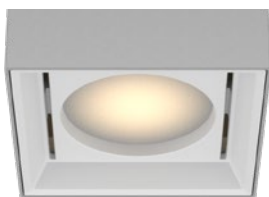

LETO 44 PLUS P SML

PENDANT LED DOWNLIGHT

Leto 44 Plus SML - Pendant LED Light. Leto 44 Plus SML is a compact version of the larger Leto 44 Plus MID. Packing the same power as the taller Body, Leto 44 Plus SML can offer more discretion when planning your lighting, and allow for easier recessing into a ceiling structure.

Square Canopy

2 Aircraft Cable
w/ Feed Cable

2 Powered
Aircraft Cable

Solid Stem

Hang Straight
Solid Stem

Installation

- The included canopy fits on a standard junction box
- Height adjustable aircraft cable, feed cable or solid stem suspension (specify height) included
- Electrical feed cable included

Construction / Finish

- High quality, scratch resistant powder coated finish in standard, premium or custom colors
- Aluminum extruded Body
- Made in Canada

Dimensions

Suspension

Double Aircraft Cable

Suspended by Solid Stem

Powered Aircraft

Body Accessories

Diffusing Lens

Honeycomb Mesh

Solite Lens

Reflector

Senso metal spun faceted reflectors are specifically designed to retain as much light as possible. This results in a more power efficient fixture with a higher delivered lumen.