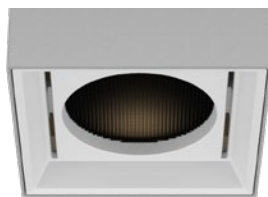

LETO 44 PLUS P SML

PENDANT LED DOWNLIGHT

Leto 44 Plus SML - Pendant LED Light. Leto 44 Plus SML is a compact version of the larger Leto 44 Plus MID. Packing the same power as the taller Body, Leto 44 Plus SML can offer more discretion when planning your lighting, and allow for easier recessing into a ceiling structure.

Powered Aircraft

Body Accessories

Diffusing Lens

Honeycomb Mesh

Solite Lens

Reflector

Senso metal spun faceted reflectors are specifically designed to retain as much light as possible. This results in a more power efficient fixture with a higher delivered lumen.