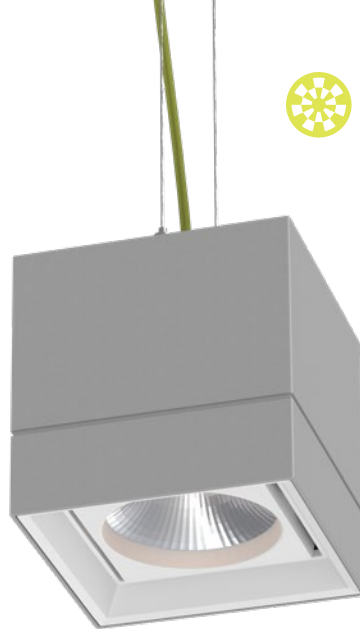

LETO 44 PLUS P SML

PENDANT LED DOWNLIGHT

Leto 44 Plus SML - Pendant LED Light. Leto 44 Plus SML is a compact version of the larger Leto 44 Plus MID. Packing the same power as the taller Body, Leto 44 Plus SML can offer more discretion when planning your lighting, and allow for easier recessing into a ceiling structure.

Ordering Code

Fixture	709							
	1	2	3	4	5	6	7	8
Driver							--	--
	1	2	3	4	5	6	7	8

Product Specifications

SAMPLE: Fixture **709 - A90 - 610 - 27 - 07 - AR - 08 - 02** | Driver **952 - 08 - 00 - 01 - LCS - 120 - A90 - 07**

1 - Model	2 - LED	3 - Optic	4 - CCT	5 - Lumen	6 - Accessory
709 · Leto 44 Plus Small Pendant	A90 · Accuracy	610 · 10° 618 · 18° 630 · 30° 645 · 45° 660 · 60°	25 · 2500K 27 · 2700K 30 · 3000K 35 · 3500K 40 · 4000K 65 · 6500K	07 · 700 (6.5W) 10 · 1000 (9.3W) 15 · 1500 (12.5W) 20 · 2000 (20.2W)	00 · No Accessory DL · Diffusing Lens HO · Honeycomb SL · Solite Lens