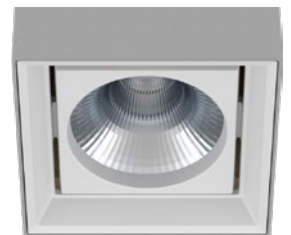

LETO 44 PLUS P SML

PENDANT LED DOWNLIGHT

Leto 44 Plus SML - Pendant LED Light. Leto 44 Plus SML is a compact version of the larger Leto 44 Plus MID. Packing the same power as the taller Body, Leto 44 Plus SML can offer more discretion when planning your lighting, and allow for easier recessing into a ceiling structure.

Powered Aircraft

Body Accessories

Diffusing Lens

Honeycomb Mesh

Solite Lens

Reflector

Senso metal spun faceted reflectors are specifically designed to retain as much light as possible. This results in a more power efficient fixture with a higher delivered lumen.