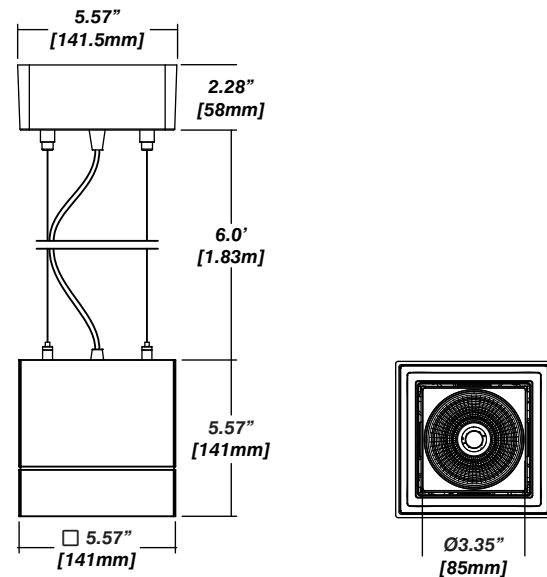

Dimensions