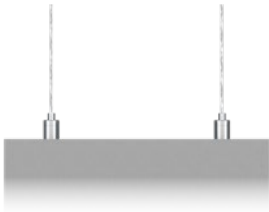

Powered Aircraft