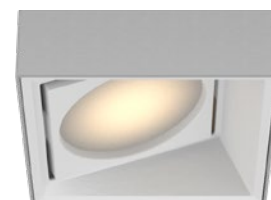

Accessories

Diffusing Lens