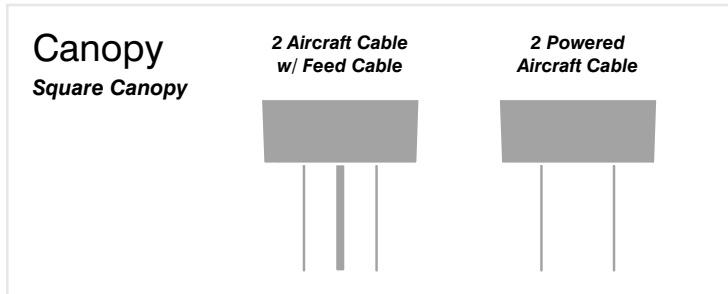

LETO 44 P UD LRG

DIRECT AND INDIRECT LED PENDANT