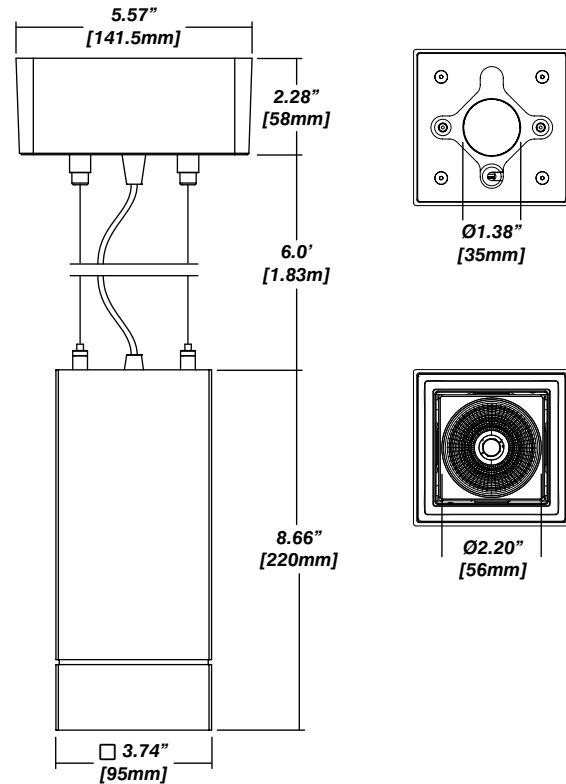

## Installation

- The included canopy fits on a standard junction box
- Height adjustable aircraft cable and feed cable
- Electrical feed cable included

## Dimensions