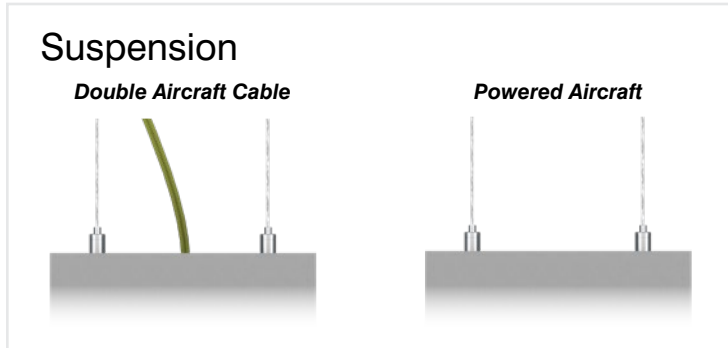

## Installation

- The included canopy fits on a standard junction box
- Height adjustable aircraft cable and feed cable
- Electrical feed cable included