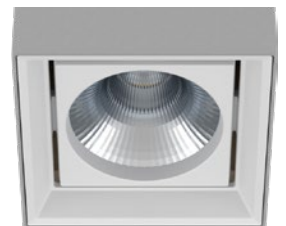

## Construction / Finish

- High quality, scratch resistant powder coated finish in standard, premium or custom colors
- Aluminum extruded Body
- Made in Canada

## Reflector

Senso metal spun faceted reflectors are specifically designed to retain as much light as possible. This results in a more power efficient fixture with a higher delivered lumen.