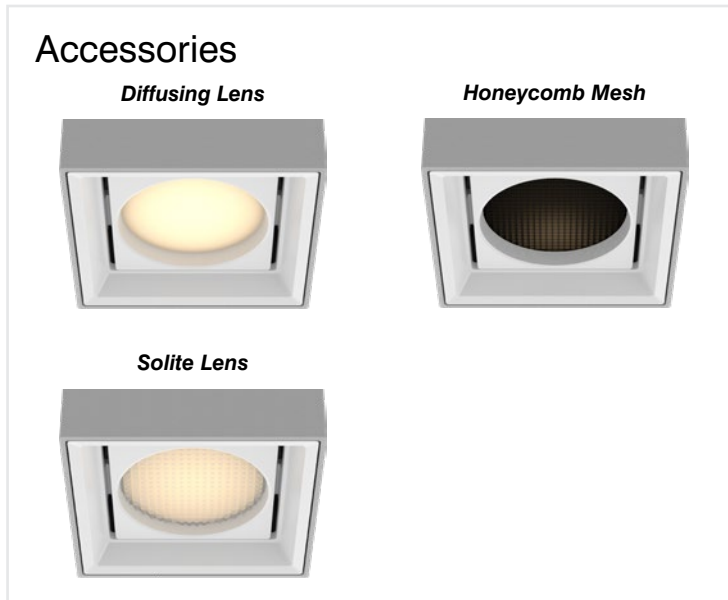

LETO 44 P UD LRG

DIRECT AND INDIRECT LED PENDANT