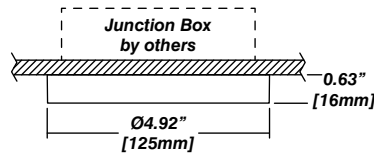

Canopy

955 - Round Slim