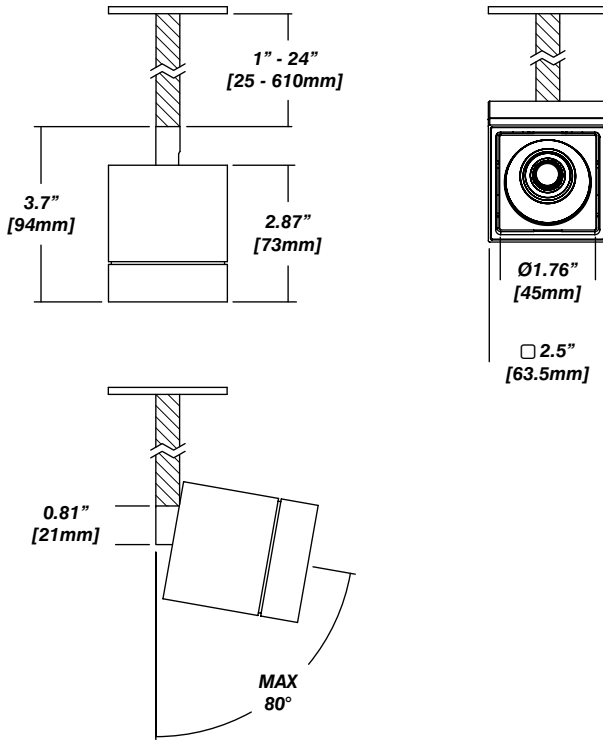

## Installation

- 330° of rotation and 80° of tilt
- Preset stem height between 1" and 24" OR custom heights available

## Dimensions