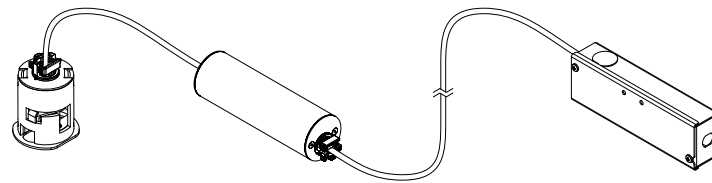

954 with Cylinder Driver Housing

+ 910 Single Driver Housing

- Driver remotely mounted inside 910 housing
- Fed to 910 housing
- WAGO connector for DC side
- Thermal protector for high temperatures