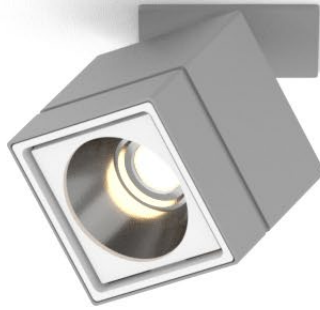

# LETO 44 Mini MP

SURFACE LED SPOTLIGHT

**Leto 44 Mini MP - Surface Mount Spotlight.** Leto 44 Mini MP offers an articulating, short-stem spotlight combined with a versatile and efficient LED. Excels in display based spaces like galleries, industrial and retail.