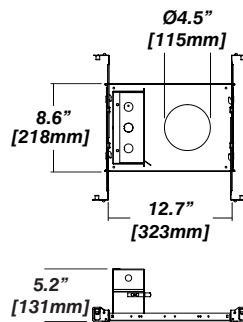

Dimension

Included

- **Plaster Frame** • Galvanized steel construction with cut-out to
- **Bar hanger** • Length: from 14-3/16" to 26"
- **Security wire** • Flexible aircraft cable, 12" long
- Easy to clip snap body included