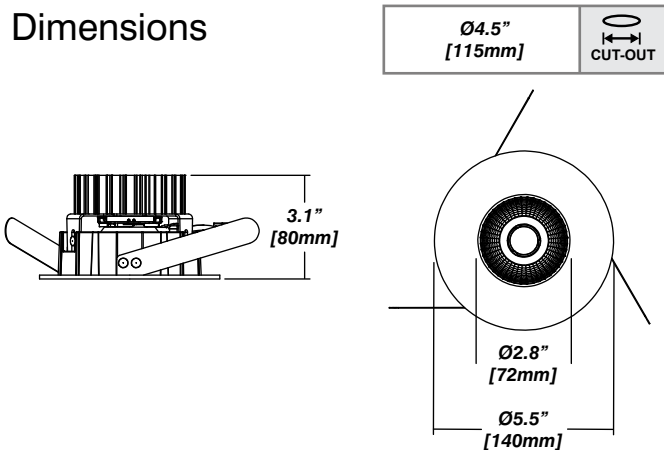

CCT: 2700
CRI: 95

Reflector

Faceted Reflector

Senso metal spun reflectors for function, low glare and efficiency

Dimensions

Installation

- For new and retrofit installations
- Holds in place with three friction fit spring clips
- Simple connection between fixture and driver via quick connect
- Available for wet rated in single version.