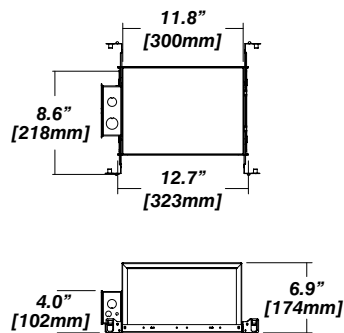

Dimension

Included

- Plaster Frame** • Galvanized steel construction with cut-out to
- Bar hanger** • Length: from 14-3/16" to 26"
- Security wire** • Flexible aircraft cable, 12" long
- Easy to clip snap body included

IC Housing - 920

Dimension

Included

- IC Housing** • Galvanized steel construction
- Airtight
- Includes gasketed junction box
- Plaster Frame** • Galvanized steel construction
- Bar hanger** • Length: from 14-3/16" to 26"