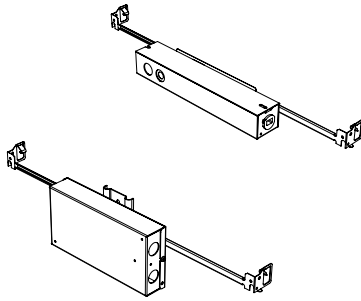

Housing Options

Standard Senso Housing - 910