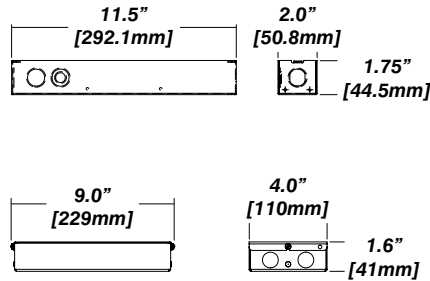

Construction / Finish

- Custom finishes are available
- Die cast aluminum trim
- Made in Canada

Housing Options

Standard Senso Housing - 910

Dimension

Included

Unless specified otherwise, this is provided as standard

- Bar hanger** • Length: from 14-3/16" to 26"
- Driver with enclosure** • Galvanized steel enclosure
- Security wire** • Flexible aircraft cable, 12" long
- Easy to clip snap body included

* driver can be installed either: