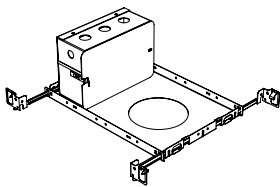

New Construction - 915