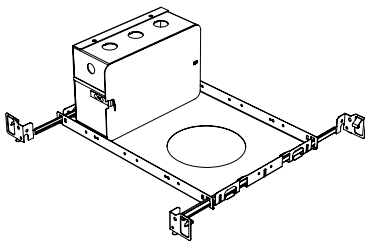

New Construction - 915