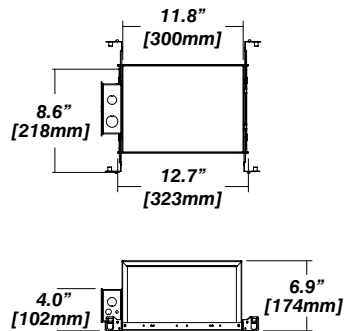

Dimension

Included

- Plaster Frame** • Galvanized steel construction with cut-out to
- Bar hanger** • Length: from 14-3/16" to 26"
- Security wire** • Flexible aircraft cable, 12" long
- Easy to clip snap body included

IC Housing - 920

Dimension

Included

- IC Housing** • Galvanized steel construction
- Airtight
- Includes gasketed junction box
- Plaster Frame** • Galvanized steel construction
- Bar hanger** • Length: from 14-3/16" to 26"