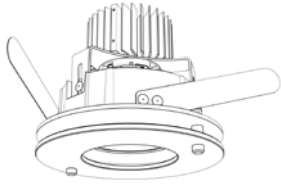

Accessories

Floating Ring