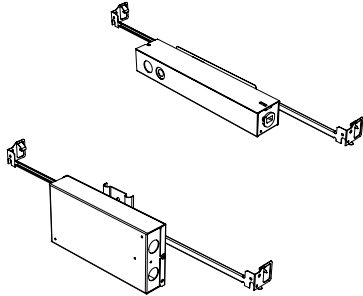

Installation

- For new and retrofit installations
- Holds in place with three friction fit spring clips
- Simple connection between fixture and driver via quick connect
- Available for wet rated in single version.

Construction / Finish

- Custom finishes are available
- Die cast aluminum trim
- Rated for damp location
- Made in Canada

Dimensions

Housing Options

Standard Senso Housing - 910

Dimension

Included

Unless specified otherwise, this is provided as standard

- Bar hanger** • Length: from 14-3/16" to 26"
- Driver with enclosure** • Galvanized steel enclosure
- Security wire** • Flexible aircraft cable, 12" long
- Easy to clip snap body included

* driver can be installed either:

(A) laying on top of ceiling. (B) mounted to the bar hanger and fixed to the ceiling. (C) remote from the fixture, with the bar hanger still used if desired to secure the fixture

New Construction - 915