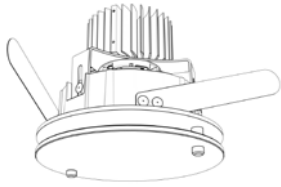

Leto 3 - Recessed downlight. LETO 3 has a few different styles. This round recessed model gives any space a well-balanced level of general light through a round aperture and allows for beam control options, making the LETO 3 a superb everyday choice.

CCT: 2700
CRI: 95

Accessories

Floating Ring

Tube

Floating Disk

Reflector

Faceted Reflector

Senso metal spun reflectors for function, low glare and efficiency

Installation

- For new and retrofit installations
- Holds in place with three friction fit spring clips
- Simple connection between fixture and driver via quick connect
- Available for wet rated in single version.