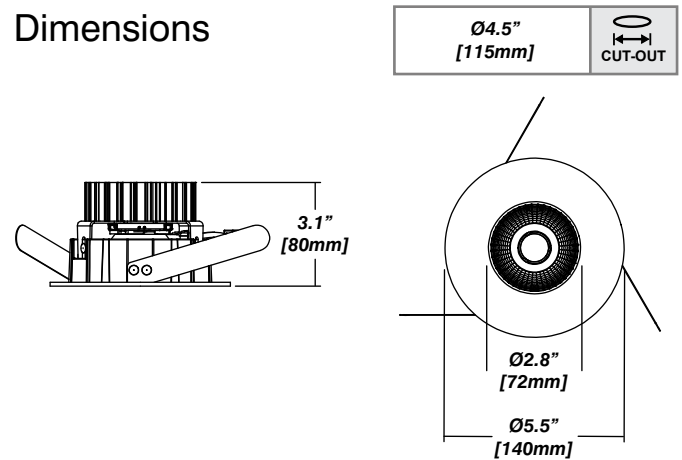

Dimensions