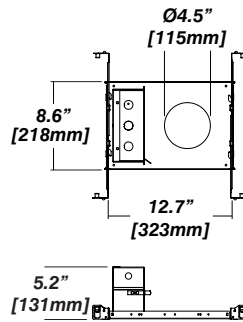

Dimension

Included

- **Plaster Frame** • Galvanized steel construction with cut-out to
- **Bar hanger** • Length: from 14-3/16" to 26"
- **Security wire** • Flexible aircraft cable, 12" long
- Easy to clip snap body included