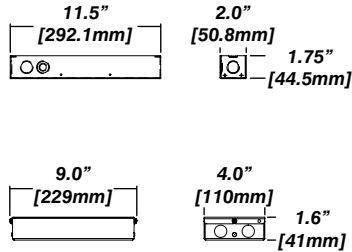

Construction / Finish

- Custom finishes are available
- Die cast aluminum trim
- Rated for damp location
- Made in Canada

Dimensions

Housing Options

Standard Senso Housing - 910

Dimension

Included

Unless specified otherwise, this is provided as standard

- Bar hanger** • Length: from 14-3/16" to 26"
- Driver with enclosure** • Galvanized steel enclosure
- Security wire** • Flexible aircraft cable, 12" long
- Easy to clip snap body included

* driver can be installed either: