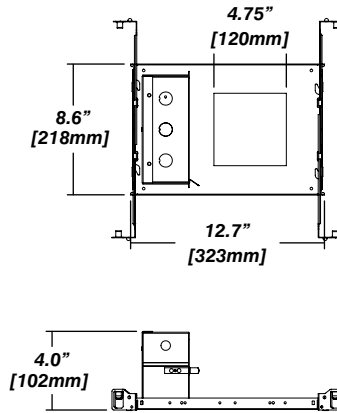

Dimension

Included

- **Plaster Frame** • Galvanized steel construction with cut-out to
- **Bar hanger** • Length: from 14-3/16" to 26"
- **Security wire** • Flexible aircraft cable, 12" long
- Easy to clip snap body included