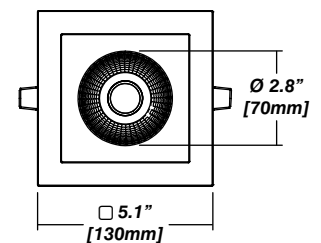

Construction / Finish

- Custom finishes are available
- Cast Aluminum Trim and Steel Casing
- Made in Canada

Dimensions

Housing Options

Standard Senso Housing - 910

Dimension

Included

Unless specified otherwise, this is provided as standard