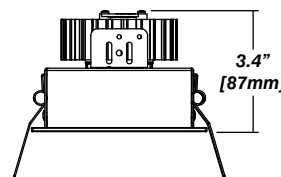

Dimensions