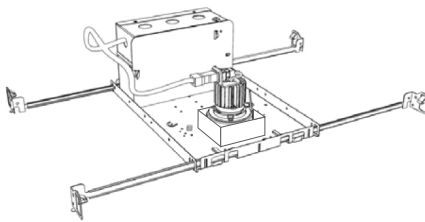

New construction 915

includes:

Plaster frame

- galvanized steel construction with cut-out to accommodate fixture.

Bar hangers

- length: from 14-3/16" to 26"

Outlet box

- 7/8" knock out
- divider inside
- cover included

Thermal protector

- designed for protection of fixtures in non-IC setup
- causes fixture light to blink in fault condition
- automatic resetting

Driver with enclosure

- galvanized steel enclosure

Connector to fixture

- lead wire with plug to fixture

Security wire

- flexible aircraft cable, 12" long
- easy to clip snap body included