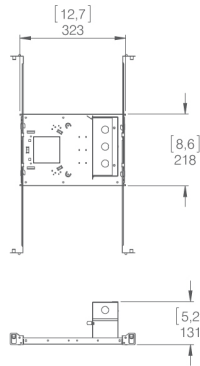

New construction 915

includes:

Plaster frame

- galvanized steel construction with cut-out to accommodate fixture.

Bar hangers

- length: from 14-3/16" to 26"

Outlet box

- 7/8" knock out
- divider inside
- cover included

Thermal protector

- designed for protection of fixtures in non-IC setup
- causes fixture light to blink in fault condition
- automatic resetting

Driver with enclosure

- galvanized steel enclosure

Connector to fixture

- lead wire with plug to fixture

Security wire

- flexible aircraft cable, 12" long
- easy to clip snap body included