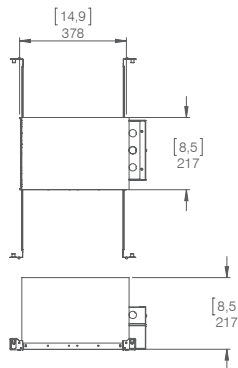

IC housing 920

includes:

IC housing

- galvanized steel construction
- airtight
- includes gasketed junction box

Plaster frame

- galvanized steel construction

Bar hangers

- length: from 14-3/16" to 26"

Driver with enclosure

- galvanized steel enclosure

Connector to fixture

- lead wire with plug to fixture

NOTE: use only with LED modules up to 1300lm.