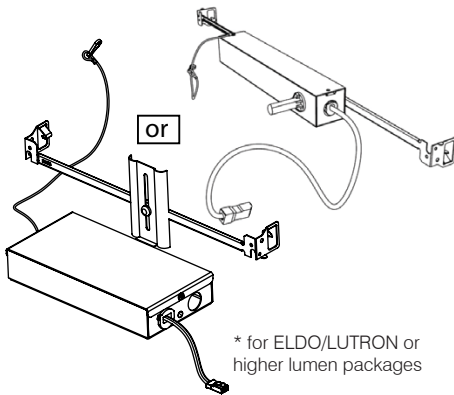

## SPECIFICATIONS

Specify your LETO fixture, then select:

STYLE  **910** – standard senso housing  
 **915** – new construction  
 **920** – IC housing

LINE VOLTAGE  **120** – 120  
 **277** – 277  
 **347** – 347

#### DIMENSION

Unless specified otherwise, this is provided as standard.

includes:

**Bar hanger (1)**

- length: from 14-3/16" to 26"

**Thermal protector**

- designed for protection of fixtures in non-IC setup
- causes fixture light to blink in fault condition
- automatic resetting