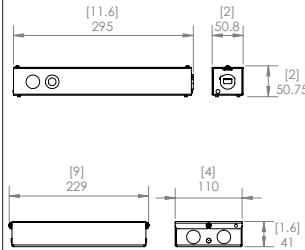

## SPECIFICATIONS

Specify your LETO fixture, then select:

STYLE  **910** – standard senso housing  
 **915** – new construction  
 **920** – IC housing

LINE VOLTAGE  **120** – 120  
 **277** – 277  
 **347** – 347

#### DIMENSION

Unless specified otherwise, this is provided as standard.

includes:

**Bar hanger (1)**

- length: from 14-3/16" to 26"

**Thermal protector**

- designed for protection of fixtures in non-IC setup
- causes fixture light to blink in fault condition
- automatic resetting