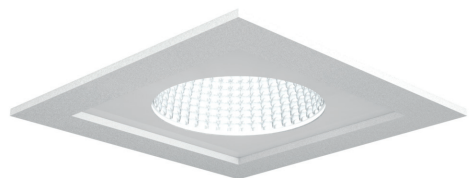

# LETO 2 (wet rated)

LETO LED PURE | EFFICIENT | PERENNIAL

RECESSED LIGHT

## wet-rated recessed LED down light

#### REFLECTOR

- Senso metal spun reflectors are designed for function, low glare and efficiency