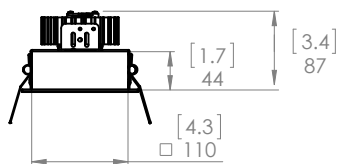

#### DIMENSION

4-3/4" x 4-3/4"  
(120 mm x 120mm)

Consult this chart to confirm the availability of the desired combination before specifying below.

Colour Rendering Index (CRI)	STD/V CRI 83+					ARTISTV/B CRI 98+			
	700	1000	1300	2000	3000	700	1000	1300	2000
Luminous Flux (lm)	700	1000	1300	2000	3000	700	1000	1300	2000
Consumption (W)	6.5	9.5	14	23	35	9	13	19	32
Colour T°									
2700 K	●	●	●	●	●	●▲	●▲	●▲	●▲
3000 K	●○	●○	●○	●○	●○	●*	●*	●*	●*
3500 K	●	●	●	●	●	●	●	●	●
4000 K	●	●	●	●	●	●	●	●	●
ELV dimming DIM	●	●	●	●	●	●	●	●	●
LUTRON/LCS/ELDO	●	●	●	●	●	●	●	●	●
STD	●	●	●	●	●	●	●	●	●