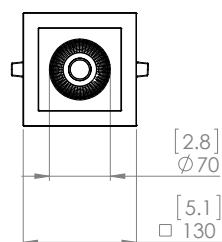

#### DIMENSION

4-3/4" x 4-3/4"  
(120 mm x 120mm)

Consult this chart to confirm the availability of the desired combination before specifying below.

Colour Rendering Index (CRI)	STD/V CRI 83+					ARTISTV/B CRI 98+			
	700	1000	1300	2000	3000	700	1000	1300	2000
Luminous Flux (lm)	700	1000	1300	2000	3000	700	1000	1300	2000
Consumption (W)	6.5	9.5	14	23	35	9	13	19	32
Colour T°									
2700 K	●	●	●	●	●	●▲	●▲	●▲	●▲
3000 K	●○	●○	●○	●○	●○	●*	●*	●*	●*
3500 K	●	●	●	●	●	●	●	●	●
4000 K	●	●	●	●	●	●	●	●	●
ELV dimming DIM	●	●	●	●	●	●	●	●	●
LUTRON/LCS/ELDO	●	●	●	●	●	●	●	●	●
STD	●	●	●	●	●	●	●	●	●