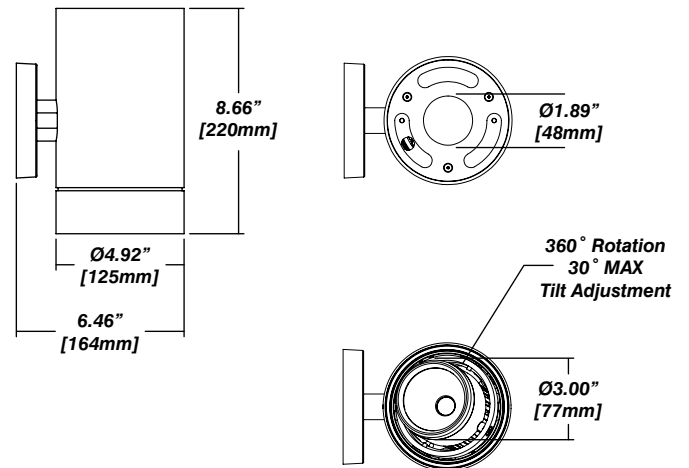

## Installation

- Mounting plate included
- Easy, single motion installation method
- 360 degree rotation with up to 30 degrees of tilt

## Dimensions