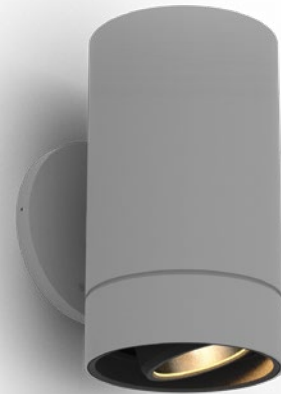

# LETO 11 WM UD Adjustable

ADJUSTABLE OPTIC WALL MOUNT LED DOWNLIGHT

**Leto 11 S Adjustable - Adjustable Optic Surface Mount LED Downlight.** Leto 11 Adjustable is a large cylinder surface mount LED with an adjustable optic. It is the perfect pendant for placing your light exactly where you need it in your space without distracting from your design. 360 degree rotation and up to 30 degree total tilt gives you the flexibility to customize your space however you want.

# LETO 11 WM UD Adjustable

ADJUSTABLE OPTIC WALL MOUNT LED DOWNLIGHT

## Reflectors

Senso metal spun faceted reflectors are specifically designed to retain as much light as possible. This results in a more power efficient fixture with a higher delivered lumen.

**Faceted Reflector**