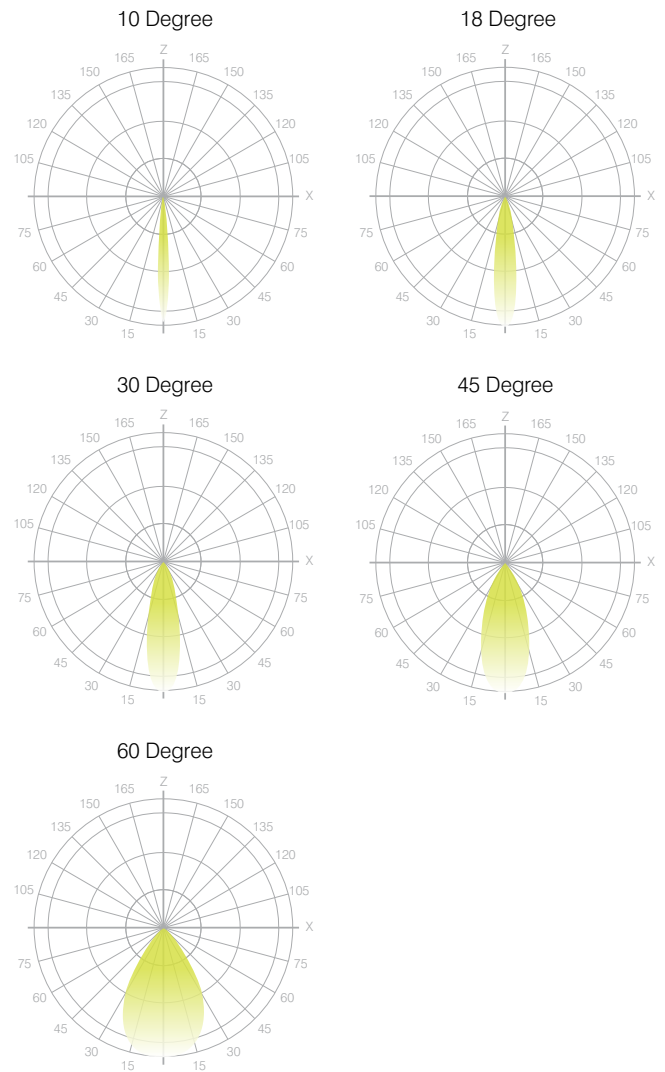

Leto Light Distribution: Reflector

Lumen Option	700lm	1000lm	1500lm	2000lm
Fixture Wattage	6.1W	9.1W	14W	19.8W
Delivered Lumen	656lm	1035lm	1539lm	1917lm