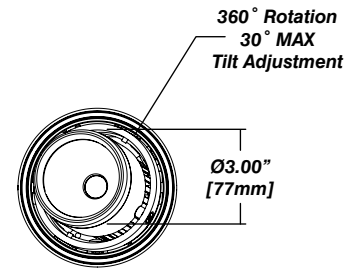

Faceted Reflector

Installation

- Mounting plate included
- Easy, single motion installation method
- 360 degree rotation with up to 30 degrees of tilt

Construction / Finish

- High quality, scratch resistant powder coated finish in standard, premium or custom colors
- Aluminum extruded Body
- Made in Canada

Dimensions

Accessories

Diffusing Lens

Honeycomb Mesh

Solite Lens

LETO 11 S Adjustable

ADJUSTABLE OPTIC SURFACE MOUNT LED DOWNLIGHT

Photometrics