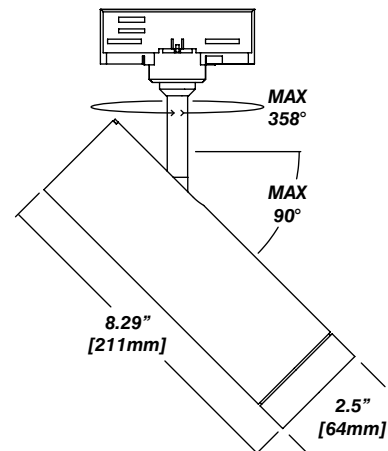

## Installation

- 358° rotation
- 0° to 90° tilt
- Includes track adapter (single or dual phase)

## Dimensions