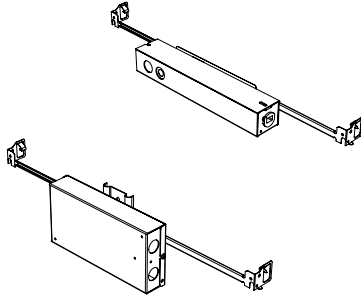

Housing Options

Standard Senso Housing - 910