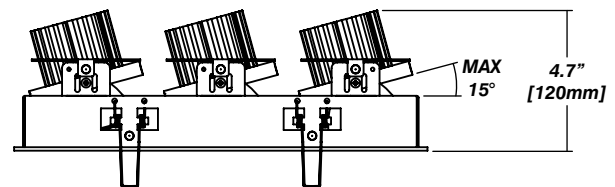

CCT: 2700
CRI: 95

Reflector

Faceted Reflector

Senso metal spun reflectors for function, low glare and efficiency

Dimensions

□ 13.8" x 4.75"
[351mm x 120mm]  CUT-OUT

Installation

- For new and retrofit installations
- Holds in place with four spring clips
- Fully 30° angle adjustable spot, 360° rotation
- Simple connection between fixture and driver via quick connect
- Available for wet rated in single version.