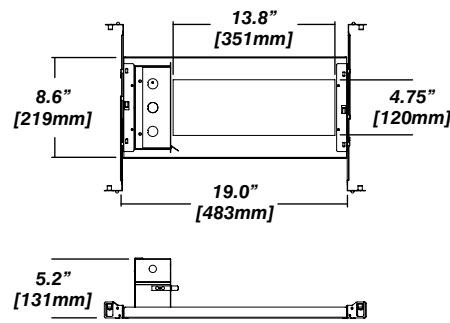

Dimension

Includes

- **Plaster Frame** • Galvanized steel construction
- **Bar hanger** • Length: from 14-3/16" to 26"
- **Outlet Box** • 7/8" knock out
- Divider inside
- Cover included
- **Thermal protector** • Designed for protection of fixtures in non-IC setup
- Causes fixture light to blink in fault condition
- Automatic resetting
- **Security wire** • Flexible aircraft cable, 12" long
- Easy to clip snap body included