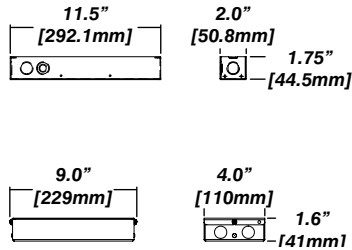

Dimension

Included

Unless specified otherwise, this is provided as standard

- **Bar hanger** • Length: from 14-3/16" to 26"
- **Driver with enclosure** • Galvanized steel enclosure
- **Security wire** • Flexible aircraft cable, 12" long
- Easy to clip snap body included

* driver can be installed either:

(A) laying on top of ceiling. (B) mounted to the bar hanger and fixed to the ceiling. (C) remote from the fixture, with the bar hanger still used if desired to secure the fixture. (D) Fixture may require multiple drivers depending on specification.