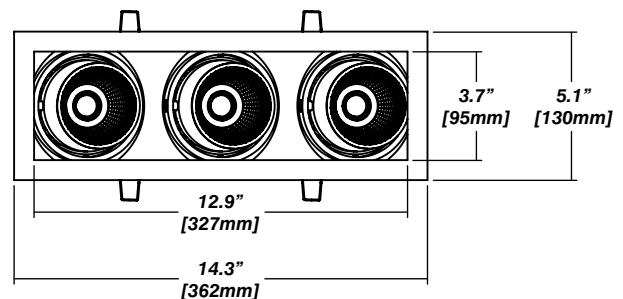

CCT: 2700
CRI: 95

Reflector

Faceted Reflector

Senso metal spun reflectors for function, low glare and efficiency

Dimensions

□ 13.8" x 4.75"
[351mm x 120mm]  CUT-OUT

Installation

- For new and retrofit installations
- Holds in place with four spring clips
- Fully 30° angle adjustable spot, 360° rotation
- Simple connection between fixture and driver via quick connect
- Available for wet rated in single version.