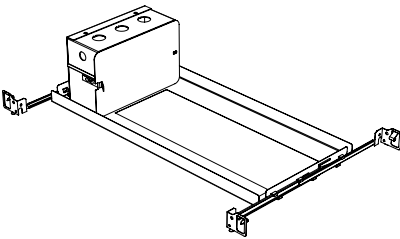

New Construction - 915