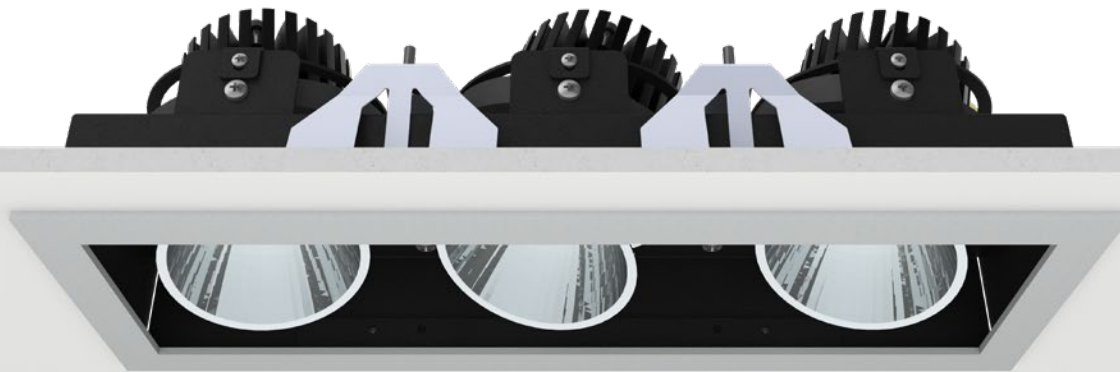

LETO 1

TRIPLE

Leto 1 Triple - Recessed Adjustable downlight. The LETO 1 Triple is a 3 light version of the LETO 1 Single recessed LED fixture. Designed to be architecturally pleasing, it is fully adjustable up to 30°. It can be used for general light application, or to highlight specific design areas while remaining consistent with the LETO 1 Single and Double.

Product Specifications

SAMPLE: Fixture **672 - 90 - 610 - 27 - 07 - 01** | Driver **910 - 672 - STD - 120 - 90 - 07**

| 1 - Model | 2 - LED | 3 - Reflector | 4 - CCT | 5 - Lumen | 6 - Finish | 1 - Housing Style |
|----------------------------|---|--|--|--|--|--|
| 672 · Leto 1 Triple | 90 · Designer 83V · Vibrancy* ² 98 · Artist 98+ 98V · Vibrancy/Artist* ² 98B · Beauty* ⁷ | 618 · 18° 630 · 30° 645 · 45° 660 · 60° | 27 · 2700K 30 · 3000K 35 · 3500K 40 · 4000K | 07 · 700 (4.5W) 10 · 1000 (6.6W) 13 · 1300 (9.5W) 20 · 2000 (15.2W) 30 · 3000* ³ (25.7W) | 01 · White 02 · Black 08 · Silver XX · Custom | 910 · Remote 915 · New Construction |
| 2 - Model | 3 - Driver | Dim Level | Dim Level | 4 - Line Voltage | 5 - LED | 6 - Lumen |
| 672 · Leto 1 Triple | STD · Non Dimming LCS · 0 - 10 Volt Protocol DIM · Phase* ⁴ ELDOLC · EldoLED 0 - 10 Volt* ⁵ DALI · Dali Protocol* ⁵ | N/A 1% 1% 0.1% 0.1% | LUTES · Hilume Ecodigital* ⁵ LUT2W · 2 Wire for phase* ^{4/5} LUT5S · 5 Series Eco System* ⁵ DMX · SENSO* ⁵ EMG · Emergency Driver* ^{5/6} | 1% 1% 5% | 120 · 120V 277 · 277V 347 · 347V* ⁷ | Same as Fixture Same as Fixture |

CCT: 2700
CRI: 95

Reflector

Faceted Reflector

Senso metal spun reflectors for function, low glare and efficiency

Dimensions

□ 13.8" x 4.75"
[351mm x 120mm]  CUT-OUT

Installation

- For new and retrofit installations
- Holds in place with four spring clips
- Fully 30° angle adjustable spot, 360° rotation
- Simple connection between fixture and driver via quick connect
- Available for wet rated in single version.