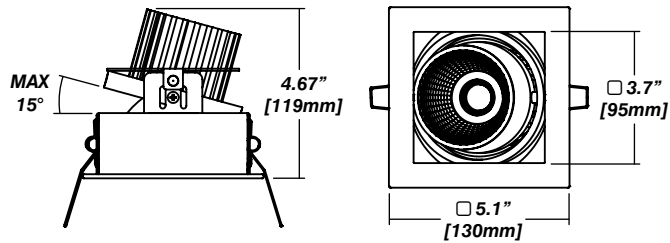

Reflector

Faceted Reflector

Senso metal spun reflectors for function, low glare and efficiency

Dimensions

Installation

- For new and retrofit installations
- Holds in place with two spring clips
- Fully 30° angle adjustable spot, 360° rotation
- Simple connection between fixture and driver via quick connect
- Available wet rated in single version.