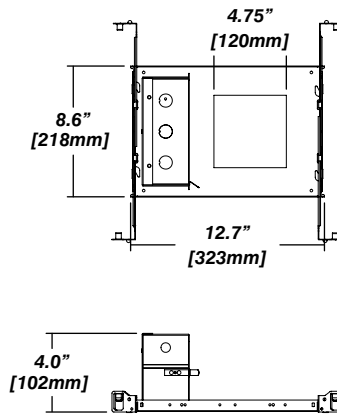

New Construction - 915

Dimension

Included

- **Plaster Frame** • Galvanized steel construction with cut-out to
- **Bar hanger** • Length: from 14-3/16" to 26"
- **Security wire** • Flexible aircraft cable, 12" long
- Easy to clip snap body included