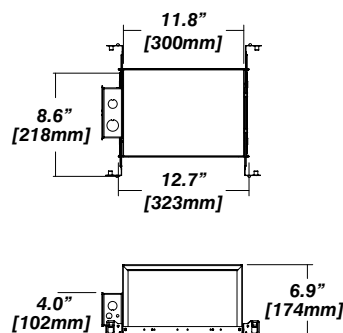

Dimension

Included

- Plaster Frame** • Galvanized steel construction with cut-out to
- Bar hanger** • Length: from 14-3/16" to 26"
- Security wire** • Flexible aircraft cable, 12" long
- Easy to clip snap body included

IC Housing - 920

Dimension

Included

- IC Housing** • Galvanized steel construction
- Airtight
- Includes gasketed junction box
- Plaster Frame** • Galvanized steel construction
- Bar hanger** • Length: from 14-3/16" to 26"