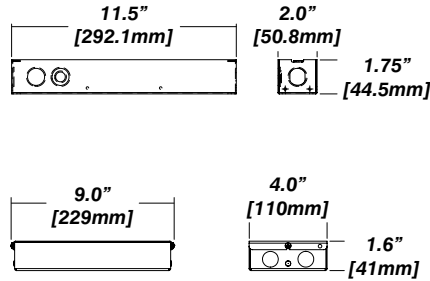

Housing Options

Standard Senso Housing - 910

Dimension

Included

Unless specified otherwise, this is provided as standard

- **Bar hanger** • Length: from 14-3/16" to 26"
- **Driver with enclosure** • Galvanized steel enclosure
- **Security wire** • Flexible aircraft cable, 12" long
- Easy to clip snap body included

* driver can be installed either:

(A) laying on top of ceiling. (B) mounted to the bar hanger and fixed to the ceiling. (C) remote from the fixture, with the bar hanger still used if desired to secure the fixture