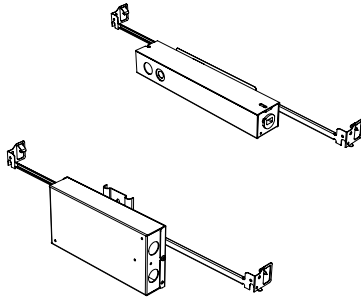

Housing Options

Standard Senso Housing - 910

Dimension

Included

Unless specified otherwise, this is provided as standard

- **Bar hanger** • Length: from 14-3/16" to 26"
- **Driver with enclosure** • Galvanized steel enclosure
- **Security wire** • Flexible aircraft cable, 12" long
- Easy to clip snap body included

* driver can be installed either:

(A) laying on top of ceiling. (B) mounted to the bar hanger and fixed to the ceiling. (C) remote from the fixture, with the bar hanger still used if desired to secure the fixture