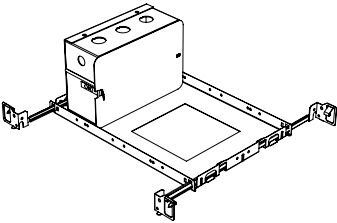

New Construction - 915

Dimension

Included

- **Plaster Frame** • Galvanized steel construction with cut-out to
- **Bar hanger** • Length: from 14-3/16" to 26"
- **Security wire** • Flexible aircraft cable, 12" long
- Easy to clip snap body included