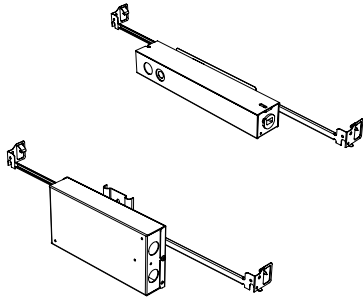

Housing Options

Standard Senso Housing - 910