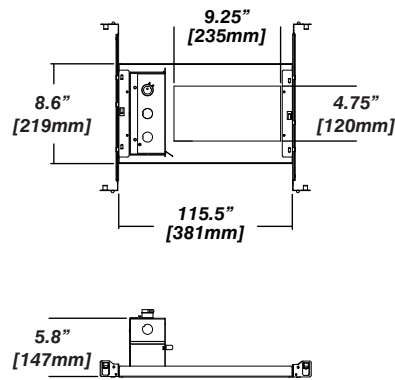

## Dimensions

□ 9.25" x 4.75"  
[235mm x 120mm]

### Dimension

### Included

Unless specified otherwise, this is provided as standard

- Bar hanger** • Length: from 14-3/16" to 26"
- Driver with enclosure** • Galvanized steel enclosure
- Security wire** • Flexible aircraft cable, 12" long
- Easy to clip snap body included