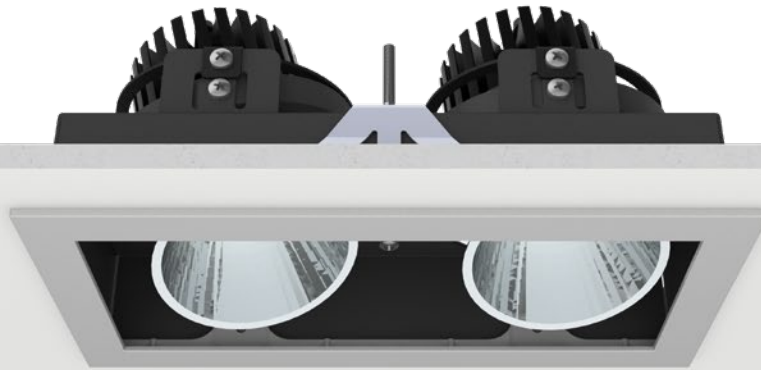

# LETO 1

DOUBLE

**Leto 1 Double - Recessed Adjustable downlight.** The LETO 1 Double is a 2 light version of the LETO 1 Single recessed LED fixture. Designed to be architecturally pleasing, it is fully adjustable to 30°. It can be used as a general light application, or to highlight specific design areas while maintaining consistency with LETO 1 Single and Triple.

## Product Specifications

SAMPLE: Fixture **671 - 90 - 610 - 27 - 07 - 01** | Driver **910 - 671 - STD - 120 - 90 - 07**

1 - Model	2 - LED	3 - Reflector	4 - CCT	5 - Lumen	6 - Finish	1 - Housing Style
<b>671</b> · Leto 1 Double	<b>90</b> · Designer <b>83V</b> · Vibrancy* <sup>2</sup> <b>98</b> · Artist 98+ <b>98V</b> · Vibrancy/Artist* <sup>2</sup> <b>98B</b> · Beauty* <sup>1</sup>	<b>618</b> · 18° <b>630</b> · 30° <b>645</b> · 45° <b>660</b> · 60°	<b>27</b> · 2700K <b>30</b> · 3000K <b>35</b> · 3500K <b>40</b> · 4000K	<b>07</b> · 700 (4.5W) <b>10</b> · 1000 (6.6W) <b>13</b> · 1300 (9.5W) <b>20</b> · 2000 (15.2W) <b>30</b> · 3000* <sup>3</sup> (25.7W)	<b>01</b> · White <b>02</b> · Black <b>08</b> · Silver <b>XX</b> · Custom	<b>910</b> · Remote <b>915</b> · New Construction

## Installation

- For new and retrofit installations
- Holds in place with two spring clips
- Fully 30° angle adjustable spot, 360° rotation
- Simple connection between fixture and driver via quick connect
- Available for wet rated in single version.