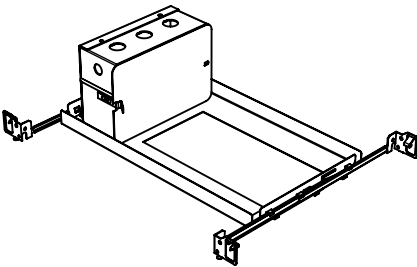

New Construction - 915