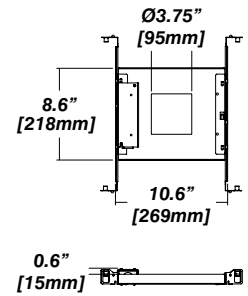

New Construction - 915 Flanged

Dimension

New Construction - 915 Flangeless

Dimension

Included

- Plaster Frame** • Galvanized steel construction with cut-out to
- Bar hanger** • Length: from 14-3/16" to 26"
- Outlet Box** • Standard Senso housing 910 included
- Security wire** • Flexible aircraft cable, 12" long
- Easy to clip snap body included