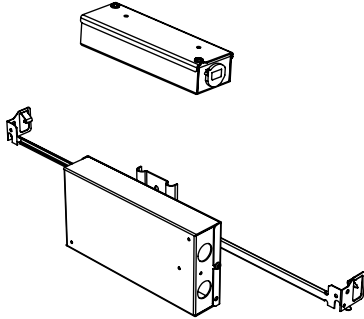

LATONA 4

RECESSED ADJUSTABLE LED DOWNLIGHT

Housing Options

Standard Senso Housing - 910

Dimension

Included

Unless specified otherwise, this is provided as standard

Bar hanger

- Included, unmounted from single
- Length: from 14-3/16" to 26"
- Mounting screws not included

Driver with enclosure

Security wire

- Galvanized steel enclosure
- Flexible aircraft cable, 12" long
- Easy to clip snap body included