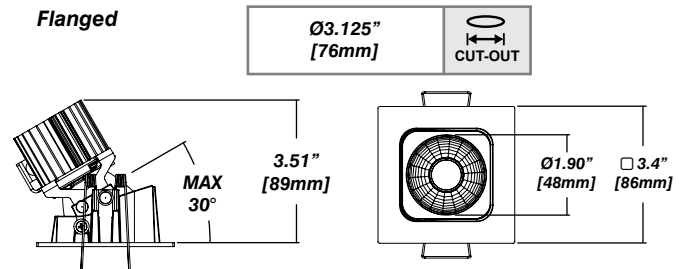

CCT: 2700
CRI: 95

Reflector

Faceted Reflector

Smooth Reflector

Dimensions

Flanged

Flangeless trim kit

Installation