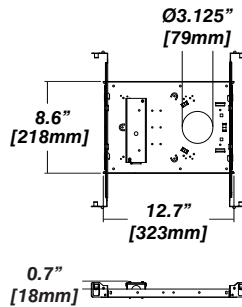

- Included, unmounted from single
- Length: from 14-3/16" to 26"
- Mounting screws not included

Driver with enclosure

Security wire

- Galvanized steel enclosure
- Flexible aircraft cable, 12" long
- Easy to clip snap body included

New Construction - 915 Flanged

Dimension

New Construction - 915 Flangeless

Dimension

Included

- Plaster Frame** • Galvanized steel construction with cut-out to
- Bar hanger** • Length: from 14-3/16" to 26"
- Outlet Box** • Standard Senso housing 910 included
- Security wire** • Flexible aircraft cable, 12" long
- Easy to clip snap body included