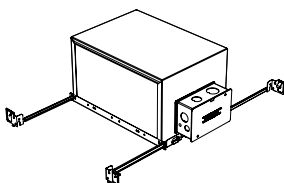

* driver can be installed either:

- (A) laying on top of ceiling.
- (B) mounted to the bar hanger and fixed to the ceiling.
- (C) remote from the fixture, with the bar hanger still used if desired to secure the fixture

New Construction - 915 Flanged

Dimension

New Construction - 915 Flangeless

Dimension

Included

- Plaster Frame** • Galvanized steel construction with cut-out to
- Bar hanger** • Length: from 14-3/16" to 26"
- Outlet Box** • Standard Senso housing 910 included
- Security wire** • Flexible aircraft cable, 12" long
- Easy to clip snap body included

IC Housing - 920

Dimension

Included

IC Housing

- Galvanized steel construction
- Airtight
- Includes gasketed junction box

Plaster Frame

Bar hanger

- Galvanized steel construction
- Length: from 14-3/16" to 26"