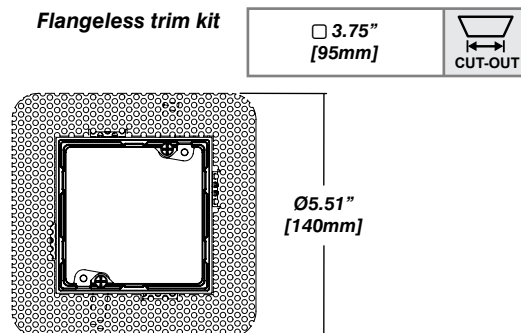

CCT: 2700
CRI: 95

Reflector

Faceted Reflector

Smooth Reflector

Dimensions

Flanged

Flangeless trim kit

Installation