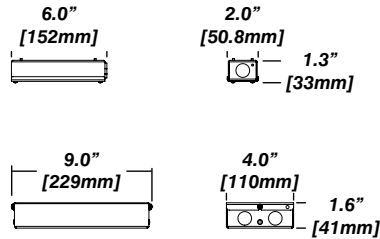

Housing Options

Standard Senso Housing - 910

Dimension

Included

Unless specified otherwise, this is provided as standard

Bar hanger

- Included, unmounted from single
- Length: from 14-3/16" to 26"
- Mounting screws not included

Driver with enclosure

Security wire

- Galvanized steel enclosure
- Flexible aircraft cable, 12" long
- Easy to clip snap body included

* driver can be installed either:

- (A) laying on top of ceiling.
- (B) mounted to the bar hanger and fixed to the ceiling.
- (C) remote from the fixture, with the bar hanger still used if desired to secure the fixture