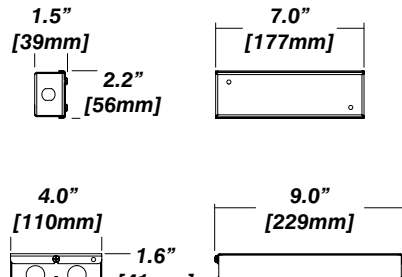

Dimension

Included

Unless specified otherwise, this is provided as standard

- **Bar hanger**
  - Included with large 910 box only
  - Length: from 14-3/16" to 26"
  - Mounting screws not included
- **Driver with enclosure**
  - Galvanized steel enclosure
- **Security wire**
  - Flexible aircraft cable, 12" long
  - Easy to clip snap body included

* driver can be installed either:

- (A) laying on top of ceiling.
- (B) mounted to the bar hanger and fixed to the ceiling.
- (C) remote from the fixture, with the bar hanger still used if desired to secure the fixture