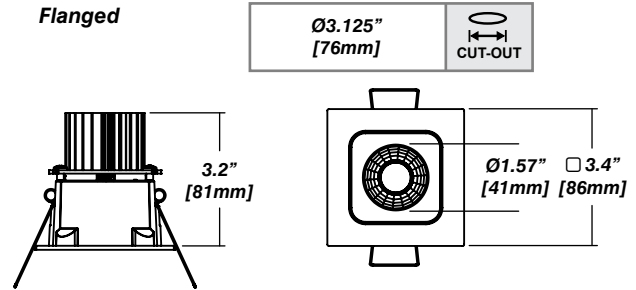

LATONA 3

RECESSED LED DOWNLIGHT

Light Engine

- **Output:** up to 1500lm
- **High Efficacy:** up to 80 lumen/Watt
- **Color Options (CCT):** 2500K, 2700K, 3000K, 3500K, 4000K or 6500K
- **Color Consistency:** Range within a 3-MacAdam Ellipse
- **Color rendering (CRI):** 93+ CRI & 50+ R9 Value

Driver

- **Dimming:** 1% dimming standard with 0.1% option
- **Ripple:** Industry leading Low ripple
- **Efficiency:** Power Factor >0.9
  Efficiency over 85%
  Class 2 output for safety
- **Installation:** Small Footprint allows retrofit installations

Lumen Option	700lm	1000lm	1500lm
Delivered Lumen	488lm	723lm	1080lm
Fixture Wattage	6.1W	9.1W	14W

Installation

- For new and retrofit installations
- Easy installation with spring loaded tabs
- Simple connection between fixture and driver via quick connect
- Wet rated available

Construction/Finish

- Powder coated in white, black or silver
- Custom finish are available
- Cast aluminum
- Seismic tether
- Made in Canada

Dimensions

Flanged