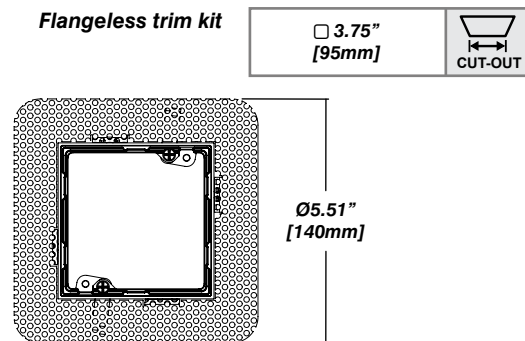

Flangeless trim kit

Reflector

Faceted Reflector

Smooth Reflector