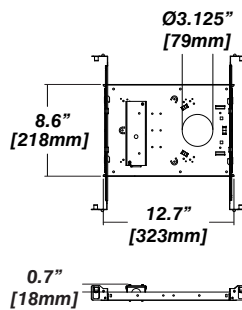

- Bar hanger**
 - Included with large 910 box only
 - Length: from 14-3/16" to 26"
 - Mounting screws not included
- Driver with enclosure**
 - Galvanized steel enclosure
- Security wire**
 - Flexible aircraft cable, 12" long
 - Easy to clip snap body included

New Construction - 915 Flanged

Dimension

New Construction - 915 Flangeless

Dimension

Included

- Plaster Frame**
 - Galvanized steel construction with cut-out to
- Bar hanger**
 - Length: from 14-3/16" to 26"
- Outlet Box**
 - Standard Senso housing 910 included
- Security wire**
 - Flexible aircraft cable, 12" long
 - Easy to clip snap body included