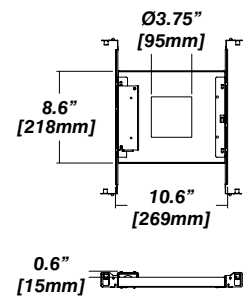

New Construction - 915 Flanged

Dimension

New Construction - 915 Flangeless

Dimension

Included

- Plaster Frame**
 - Galvanized steel construction with cut-out to
- Bar hanger**
 - Length: from 14-3/16" to 26"
- Outlet Box**
 - Standard Senso housing 910 included
- Security wire**
 - Flexible aircraft cable, 12" long
 - Easy to clip snap body included

IC Housing - 920

Dimension

Included

- IC Housing**
 - Galvanized steel construction
 - Airtight
 - Includes gasketed junction box
- Plaster Frame**
 - Galvanized steel construction
- Bar hanger**
 - Length: from 14-3/16" to 26"