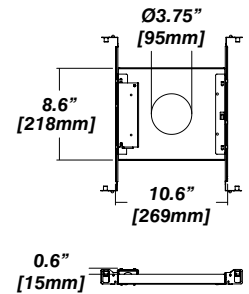

- Included with large 910 box only
- Length: from 14-3/16" to 26"
- Mounting screws not included

Driver with enclosure

Security wire

- Galvanized steel enclosure
- Flexible aircraft cable, 12" long
- Easy to clip snap body included

New Construction - 915 Flanged

Dimension

New Construction - 915 Flangeless

Dimension

Included

- Plaster Frame** • Galvanized steel construction with cut-out to
- Bar hanger** • Length: from 14-3/16" to 26"
- Outlet Box** • Standard Senso housing 910 included
- Security wire** • Flexible aircraft cable, 12" long
- Easy to clip snap body included