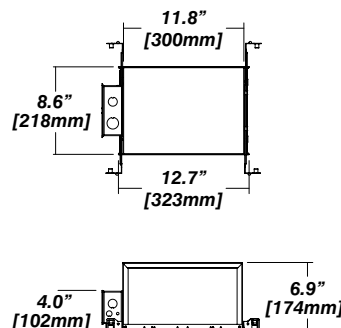

New Construction - 915 Flanged

Dimension

New Construction - 915 Flangeless

Dimension

Included

- Plaster Frame** • Galvanized steel construction with cut-out to
- Bar hanger** • Length: from 14-3/16" to 26"
- Outlet Box** • Standard Senso housing 910 included
- Security wire** • Flexible aircraft cable, 12" long
- Easy to clip snap body included

IC Housing - 920

Dimension

Included

IC Housing

- Galvanized steel construction
- Airtight
- Includes gasketed junction box

Plaster Frame

Bar hanger

- Galvanized steel construction
- Length: from 14-3/16" to 26"