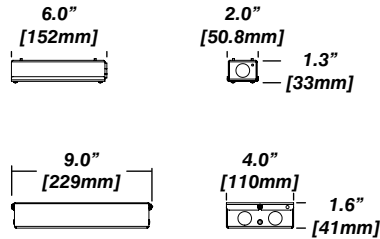

Housing Options

Standard Senso Housing - 910

Dimension

Included

Unless specified otherwise, this is provided as standard

Bar hanger

- Included with large 910 box only
- Length: from 14-3/16" to 26"
- Mounting screws not included

Driver with enclosure

Security wire

- Galvanized steel enclosure
- Flexible aircraft cable, 12" long
- Easy to clip snap body included

* driver can be installed either:

(A) laying on top of ceiling. (B) mounted to the bar hanger and fixed to the ceiling. (C) remote from the fixture, with the bar hanger still used if desired to secure the fixture