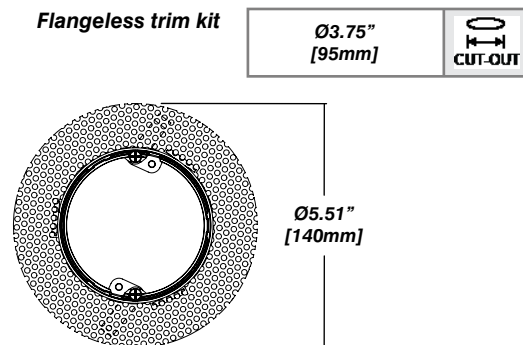

CCT: 2700
CRI: 95

Reflector

Faceted Reflector

Smooth Reflector

Dimensions

Flanged

Flangeless trim kit

Installation