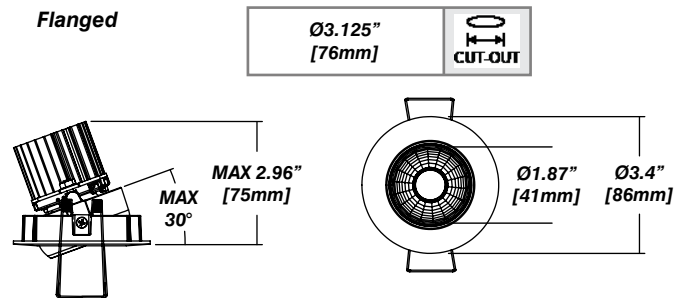

CCT: 2700
CRI: 95

Reflector

Faceted Reflector

Smooth Reflector

Dimensions

Flanged

Flangeless trim kit

Installation