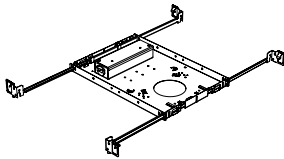

- Included with large 910 box only
- Length: from 14-3/16" to 26"
- Mounting screws not included

Driver with enclosure

Security wire

- Galvanized steel enclosure
- Flexible aircraft cable, 12" long
- Easy to clip snap body included

* driver can be installed either:

(A) laying on top of ceiling. (B) mounted to the bar hanger and fixed to the ceiling. (C) remote from the fixture, with the bar hanger still used if desired to secure the fixture

New Construction - 915 Flanged

Dimension

New Construction - 915 Flangeless

Dimension

Included

- Plaster Frame** • Galvanized steel construction with cut-out to
- Bar hanger** • Length: from 14-3/16" to 26"
- Outlet Box** • Standard Senso housing 910 included
- Security wire** • Flexible aircraft cable, 12" long
- Easy to clip snap body included