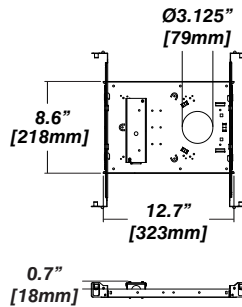

- Included with large 910 box only
- Length: from 14-3/16" to 26"
- Mounting screws not included

Driver with enclosure

Security wire

- Galvanized steel enclosure
- Flexible aircraft cable, 12" long
- Easy to clip snap body included

New Construction - 915 Flanged

Dimension

New Construction - 915 Flangeless

Dimension

Included

- Plaster Frame** • Galvanized steel construction with cut-out to
- Bar hanger** • Length: from 14-3/16" to 26"
- Outlet Box** • Standard Senso housing 910 included
- Security wire** • Flexible aircraft cable, 12" long
- Easy to clip snap body included