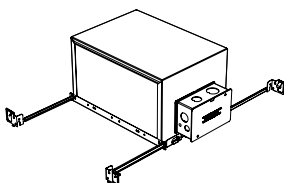

* driver can be installed either:

(A) laying on top of ceiling. (B) mounted to the bar hanger and fixed to the ceiling. (C) remote from the fixture, with the bar hanger still used if desired to secure the fixture

New Construction - 915 Flanged

Dimension

New Construction - 915 Flangeless

Dimension

Included

- Plaster Frame** • Galvanized steel construction with cut-out to
- Bar hanger** • Length: from 14-3/16" to 26"
- Outlet Box** • Standard Senso housing 910 included
- Security wire** • Flexible aircraft cable, 12" long
- Easy to clip snap body included

IC Housing - 920

Dimension

Included

IC Housing

- Galvanized steel construction
- Airtight
- Includes gasketed junction box

Plaster Frame

Bar hanger

- Galvanized steel construction
- Length: from 14-3/16" to 26"