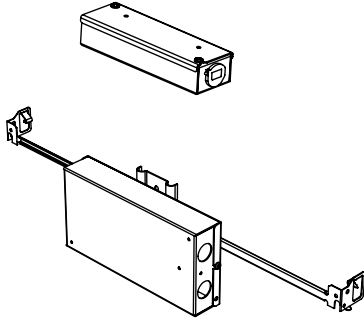

LATONA 2

RECESSED ADJUSTABLE LED DOWNLIGHT

Housing Options

Standard Senso Housing - 910

Dimension

Included

Unless specified otherwise, this is provided as standard

Bar hanger

- Included with large 910 box only
- Length: from 14-3/16" to 26"
- Mounting screws not included

Driver with enclosure

Security wire

- Galvanized steel enclosure
- Flexible aircraft cable, 12" long
- Easy to clip snap body included