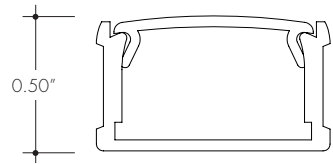

Features

The KRXL Channel is a linear aluminum extrusion that has been designed to fit many recess-mount LED lighting needs. The discrete profile and four finish allow for the perfect fit in multiple mounting surfaces for any application. Channels come with specified Mounting Clips and End Caps.

Finish

Silver anodized, White, Black, Bronze

Mounting

Multiple mounting clips

Diffuser Lens

Polycarbonate, snap-in-place, UV resistant

Product Dimensions

Clear, Frosted, and Half Frosted Lens

INCLUDED MOUNTING ACCESSORIES

EXTRUSION LENGTH	MOUNTING CLIPS (ALL TYPES)	ENDCAP PAIR
48"	3	1
72"	3	1
96"	4	1
144"	5	1

Each pair of endcaps includes 1x H3 (no wire feed hole) and 1x H4 (with hole) where applicable. Additional endcaps and mounting clips are available for purchase.