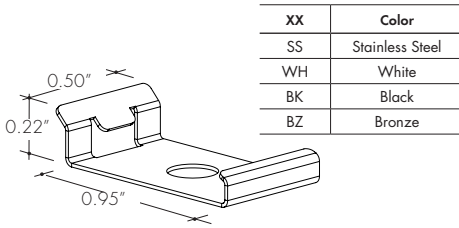

All Channels come with a specified set of Mounting Clips and End Caps, see Ordering Code for details. Order additional Mounting Clips and End Caps as necessary.

Mounting Clips

MB-KXLC-XX
Fixed mounting clip
-FC