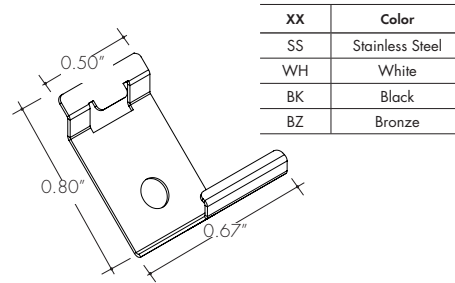

MB-KXLC-45-XX
Fixed mounting clip 45°
-FC45