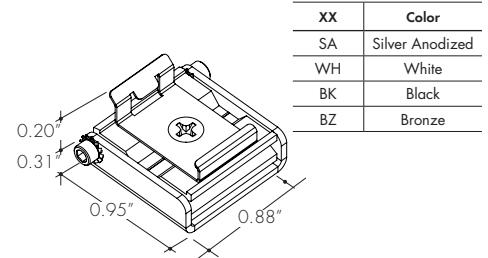

MB-KXLC-A-XX
Adjustable mounting clip
-A