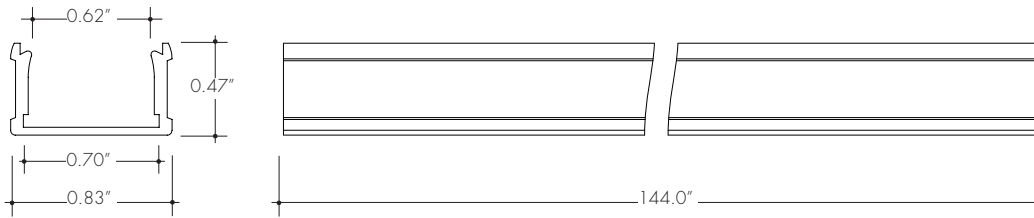

Clear, Frosted, and Half Frosted Lens

INCLUDED MOUNTING ACCESSORIES

EXTRUSION LENGTH	MOUNTING CLIPS (ALL TYPES)	ENDCAP PAIR
48"	3	1
72"	3	1
96"	4	1
144"	5	1

Each pair of endcaps includes 1x H3 (no wire feed hole) and 1x H4 (with hole) where applicable. Additional endcaps and mounting clips are available for purchase.

Ordering code

MODEL	LENGTH	LENS	MOUNTING²	FINISH⁴
KXLC - KXL Channel¹	48 - 48" 72 - 72" 96 - 96"³ 144 - 144"³	C - Clear F - Frosted HF - Half Frosted	FC - Fixed Clip FC45 - Fixed Clip, 45° A - Adjustable Hinge Mounting	SA - Silver Anodized WH - White BK - Black BZ - Bronze

1 - End Caps are included with channel, one of H3 (no hole) and one of H4 (with hole). Order additional End Caps as necessary.
2 - Mounting Clips are included with channel. Refer to chart above for provided mounting clip quantities. Order additional Mounting Clips as necessary.
3 - For Channels and Lenses over 90", incremental shipping charges will apply.
4 - Non SA finishes may have extended lead times. Custom RALs are available, please consult Inside Sales with specific request.