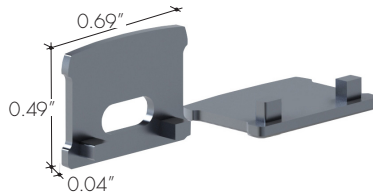

Features

The KRXL Channel is a linear aluminum extrusion that has been designed to fit many recess-mount LED lighting needs. The discrete profile and four finish allow for the perfect fit in multiple mounting surfaces for any application. Channels come with specified Mounting Clips and End Caps.

All Channels come with a specified set of Mounting Clips and End Caps, see Ordering Code for details. Order additional Mounting Clips and End Caps as necessary.

Mounting Clips

MB-KXLC-XX
Fixed mounting clip
-FC

MB-KXLC-45-XX
Fixed mounting clip 45°
-FC45

MB-KXLC-A-XX
Adjustable mounting clip
-A

End Caps

EC-KXLC-F-H3-XX
End Cap

EC-KXLC-F-H4-XX
End Cap with powerfeed opening

XX	Color
SA	Silver Anodized
WH	White
BK	Black
BZ	Bronze