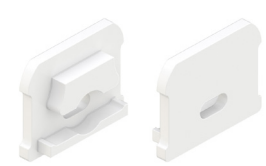

EC-KMC-G-H4-WH

White