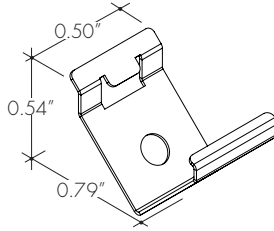

MB-KMSC-45-SS

Stainless steel screw-in 45° mounting bracket