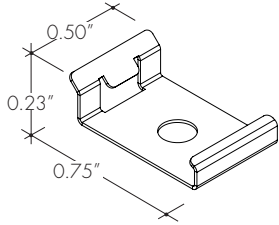

All accessories sold separately.

Mounting Brackets

MB-KMSC-SS

Stainless steel screw-in mounting bracket