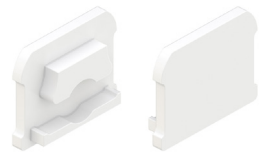

MB-KMKSC-EFC-SS

Stainless steel screw-in exterior bracket, with set screw to secure channel in place

End Caps

Clear, frosted, half frosted, or flat frosted gel lens only

EC-KMC-F-H8-SA

Silver anodized w/powerfeed opening

Silver anodized w/powerfeed opening

EC-KMC-G-H4-SA

Silver anodized

EC-KMC-G-H4-WH

White

EC-KMC-G-H3-SA

Silver anodized

EC-KMC-G-H3-WH

White

End Caps

Raised lens only

EC-KMC-R-H8-SA

Silver anodized w/powerfeed opening

EC-KMC-R-H8-WH

Silver anodized w/powerfeed opening

EC-KMC-R-H4-SA