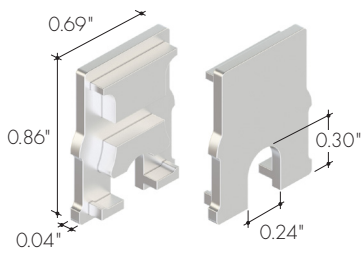

White

End Caps

Raised lens only

EC-KMC-R-H8-SA

Silver anodized w/powerfeed opening

EC-KMC-R-H8-WH

Silver anodized w/powerfeed opening

EC-KMC-R-H4-SA