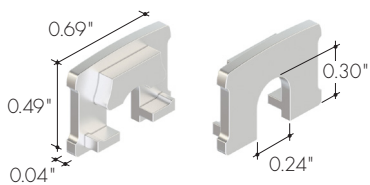

MB-KMKSC-EFC-SS

Stainless steel screw-in exterior bracket, with set screw to secure channel in place

End Caps

Clear, frosted, half frosted, or flat frosted gel lens only

EC-KMC-F-H8-SA

Silver anodized w/powerfeed opening