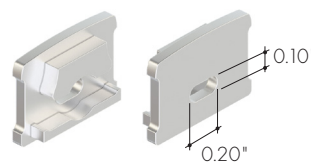

EC-KMC-F-H4-SA

Silver anodized