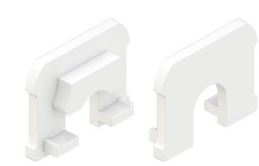

EC-KMC-G-H8-WH

Silver anodized w/powerfeed opening