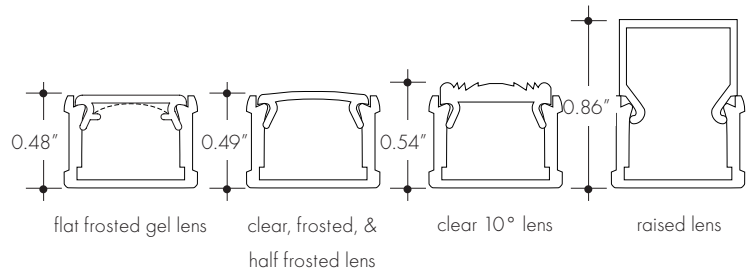

The KM Channel linear aluminum extrusion has been designed to fit many LED lighting needs. Multiple mounting and lens options allow for great flexibility and adaptability for any application. Extrusion and diffuser lenses are also field cuttable. Substantial aluminum mass in profile provides excellent heat sink for high power LEDs. Mounting brackets and end caps are available in multiple finishes and sold separately.

Technical information

Finish: Silver anodized, White

Diffuser lens: polycarbonate, snap-in-place, UV resistant

Mounting: multiple mounting brackets (page 2)

Lens Options	
Actual length	48", 72", 96", & 144"
Available lenses	<ul style="list-style-type: none"> - Clear - Frosted - Half Frosted - Clear 10° beam angle - Raised - Flat Frosted Gel

Ordering code

MODEL	LENGTH	LENS	FINISH
KMC	48	C	SA
KMC - KM Channel	48 - 48" 72 - 72" 96 - 96" 144 - 144"	C - Clear F - Frosted HF - Half Frosted C10 - Clear 10° beam angle R - Raised FFG - Flat Frosted Gel	SA - Silver anodized WH - White