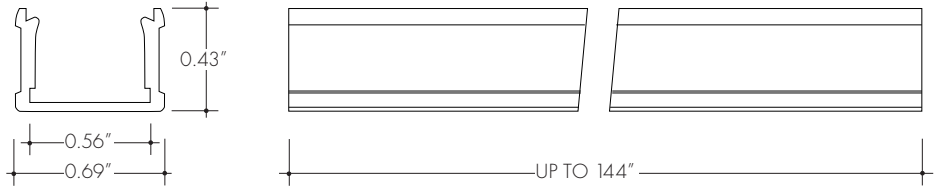

The KM Channel linear aluminum extrusion has been designed to fit many LED lighting needs. Multiple mounting and lens options allow for great flexibility and adaptability for any application. Extrusion and diffuser lenses are also field cuttable. Substantial aluminum mass in profile provides excellent heat sink for high power LEDs. Mounting brackets and end caps are available in multiple finishes and sold separately.

Technical information

Finish: Silver anodized, White

Diffuser lens: polycarbonate, snap-in-place, UV resistant

Mounting: multiple mounting brackets (page 2)

Lens Options	
Actual length	48", 72", 96", & 144"
Available lenses	<ul style="list-style-type: none"> - Clear - Frosted - Half Frosted - Clear 10° beam angle - Raised - Flat Frosted Gel

Ordering code

MODEL	LENGTH	LENS	FINISH
KMC	48	C	SA
KMC - KM Channel	48 - 48" 72 - 72" 96 - 96" 144 - 144"	C - Clear F - Frosted HF - Half Frosted C10 - Clear 10° beam angle R - Raised FFG - Flat Frosted Gel	SA - Silver anodized WH - White