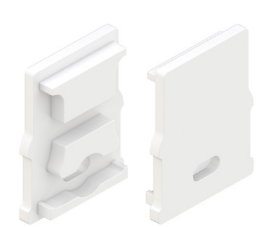

EC-KMC-R-H4-WH

White