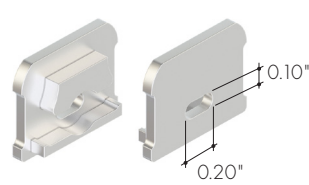

EC-KMC-G-H4-SA

Silver anodized