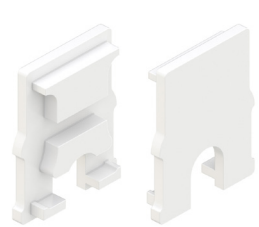

The KM Channel linear aluminum extrusion has been designed to fit many LED lighting needs. Multiple mounting and lens options allow for great flexibility and adaptability for any application. Extrusion and diffuser lenses are also field cuttable. Substantial aluminum mass in profile provides excellent heat sink for high power LEDs. Mounting brackets and end caps are available in multiple finishes and sold separately.

White

End Caps

Raised lens only

EC-KMC-R-H8-SA

Silver anodized w/powerfeed opening

EC-KMC-R-H8-WH

Silver anodized w/powerfeed opening

EC-KMC-R-H4-SA