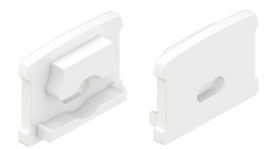

EC-KMC-F-H4-WH

White