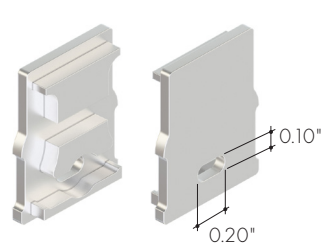

EC-KMC-R-H4-SA

Silver anodized