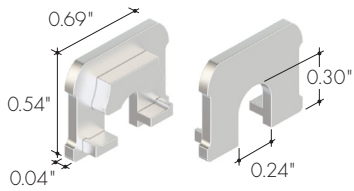

All accessories sold separately.

End Caps

Clear 10° lens only

EC-KMC-G-H8-SA

Silver anodized w/powerfeed opening