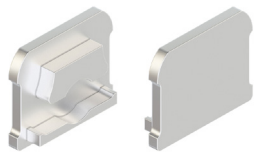

EC-KMC-G-H3-SA

Silver anodized