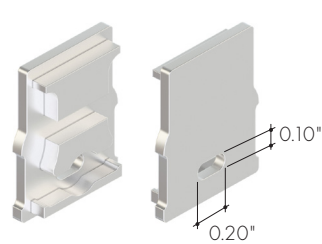

EC-KMC-R-H4-SA

Silver anodized