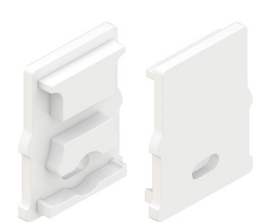

EC-KMC-R-H4-WH

White