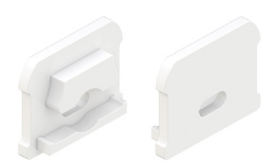

EC-KMC-G-H4-WH

White