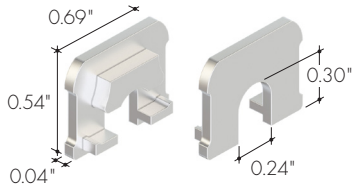

All accessories sold separately.

End Caps

Clear 10° lens only

EC-KMC-G-H8-SA

Silver anodized w/powerfeed opening