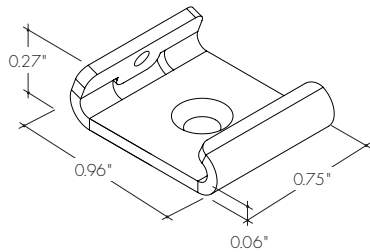

MB-KMKSC-EFC-SS

Stainless steel screw-in exterior bracket, with set screw to secure channel in place