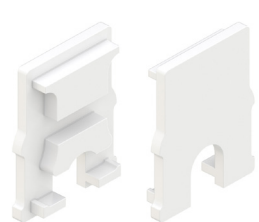

EC-KMC-R-H8-WH

Silver anodized w/powerfeed opening