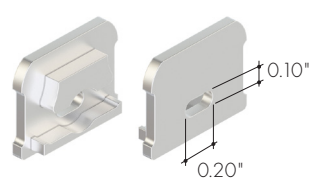

EC-KMC-G-H4-SA

Silver anodized