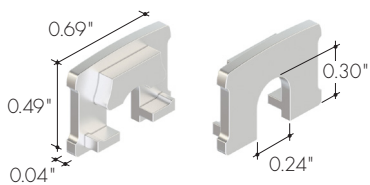

EC-KMC-F-H8-SA

Silver anodized w/powerfeed opening