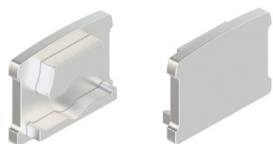

EC-KMC-F-H3-SA

Silver anodized