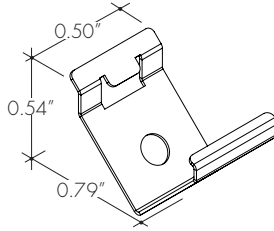

Technical information

Finish: Silver anodized, White

Diffuser lens: polycarbonate, snap-in-place, UV resistant

Mounting: multiple mounting brackets (page 2)

Lens Options	
Actual length	48", 72", 96", & 144"
Available lenses	<ul style="list-style-type: none"> - Clear - Frosted - Half Frosted - Clear 10° beam angle - Raised - Flat Frosted Gel

NOTE: For Channels and Lenses over 90", incremental shipping charges will apply

All accessories sold separately.

Mounting Brackets

MB-KMSC-SS

Stainless steel screw-in mounting bracket

MB-KMSC-45-SS

Stainless steel screw-in 45° mounting bracket