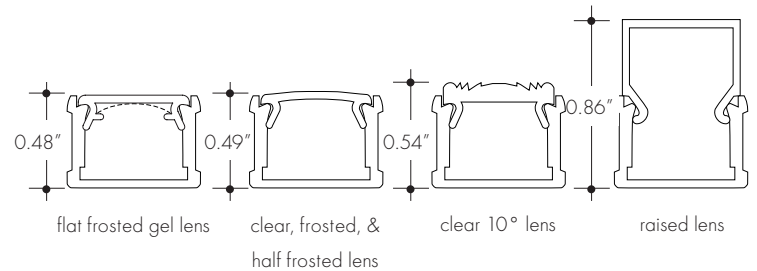

The KM Channel linear aluminum extrusion has been designed to fit many LED lighting needs. Multiple mounting and lens options allow for great flexibility and adaptability for any application. Extrusion and diffuser lenses are also field cuttable. Substantial aluminum mass in profile provides excellent heat sink for high power LEDs. Mounting brackets and end caps are available in multiple finishes and sold separately.

Technical information

Finish: Silver anodized, White

Diffuser lens: polycarbonate, snap-in-place, UV resistant

Mounting: multiple mounting brackets (page 2)

Lens Options	
Actual length	48", 72", 96", & 144"
Available lenses	<ul style="list-style-type: none"> - Clear - Frosted - Half Frosted - Clear 10° beam angle - Raised - Flat Frosted Gel

Ordering code

MODEL	LENGTH	LENS	FINISH
KMC	48	C	SA
KMC - KM Channel	48 - 48" 72 - 72" 96 - 96" 144 - 144"	C - Clear F - Frosted HF - Half Frosted C10 - Clear 10° beam angle R - Raised FFG - Flat Frosted Gel	SA - Silver anodized WH - White