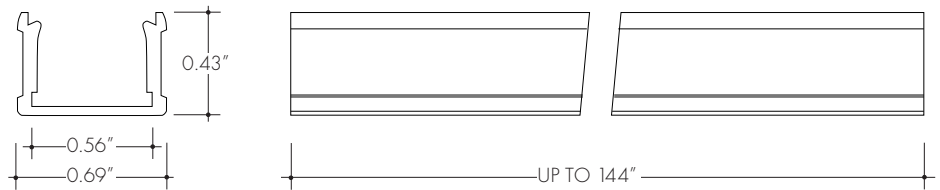

The KM Channel linear aluminum extrusion has been designed to fit many LED lighting needs. Multiple mounting and lens options allow for great flexibility and adaptability for any application. Extrusion and diffuser lenses are also field cuttable. Substantial aluminum mass in profile provides excellent heat sink for high power LEDs. Mounting brackets and end caps are available in multiple finishes and sold separately.

Technical information

Finish: Silver anodized, White

Diffuser lens: polycarbonate, snap-in-place, UV resistant

Mounting: multiple mounting brackets (page 2)

Lens Options	
Actual length	48", 72", 96", & 144"
Available lenses	<ul style="list-style-type: none"> - Clear - Frosted - Half Frosted - Clear 10° beam angle - Raised - Flat Frosted Gel

Ordering code

MODEL	LENGTH	LENS	FINISH
KMC	48	C	SA
KMC - KM Channel	48 - 48" 72 - 72" 96 - 96" 144 - 144"	C - Clear F - Frosted HF - Half Frosted C10 - Clear 10° beam angle R - Raised FFG - Flat Frosted Gel	SA - Silver anodized WH - White