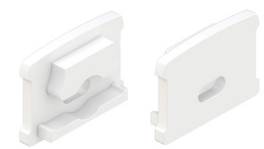

The KM Channel linear aluminum extrusion has been designed to fit many LED lighting needs. Multiple mounting and lens options allow for great flexibility and adaptability for any application. Extrusion and diffuser lenses are also field cuttable. Substantial aluminum mass in profile provides excellent heat sink for high power LEDs. Mounting brackets and end caps are available in multiple finishes and sold separately.

NOTE: For Channels and Lenses over 90", incremental shipping charges will apply

All accessories sold separately.

Mounting Brackets

MB-KMSC-SS

Stainless steel screw-in mounting bracket

MB-KMSC-45-SS

Stainless steel screw-in 45° mounting bracket

MB-KMSC-A-SA

Silver anodized adjustable mounting bracket

MB-KMKSC-EFC-SS

Stainless steel screw-in exterior bracket, with set screw to secure channel in place

End Caps

Clear, frosted, half frosted, or flat frosted gel lens only

EC-KMC-F-H8-SA

Silver anodized w/powerfeed opening

EC-KMC-F-H8-WH

White w/powerfeed opening

EC-KMC-F-H4-SA

Silver anodized

EC-KMC-F-H4-WH

White