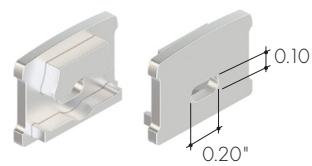

EC-KMC-F-H4-SA

Silver anodized