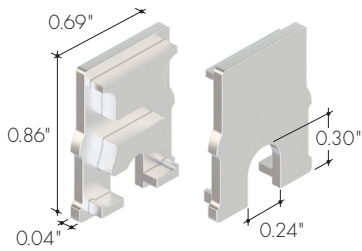

EC-KMC-R-H8-SA

Silver anodized w/powerfeed opening