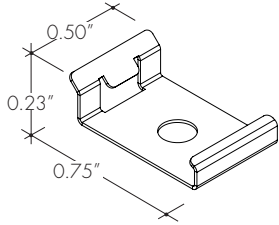

Technical information

Finish: Silver anodized, White

Diffuser lens: polycarbonate, snap-in-place, UV resistant

Mounting: multiple mounting brackets (page 2)

Lens Options	
Actual length	48", 72", 96", & 144"
Available lenses	<ul style="list-style-type: none"> - Clear - Frosted - Half Frosted - Clear 10° beam angle - Raised - Flat Frosted Gel

Ordering code

MODEL	LENGTH	LENS	FINISH
KMC	48	C	SA
KMC - KM Channel	48 - 48" 72 - 72" 96 - 96" 144 - 144"	C - Clear F - Frosted HF - Half Frosted C10 - Clear 10° beam angle R - Raised FFG - Flat Frosted Gel	SA - Silver anodized WH - White

NOTE: For Channels and Lenses over 90", incremental shipping charges will apply

All accessories sold separately.

Mounting Brackets

MB-KMSC-SS

Stainless steel screw-in mounting bracket

MB-KMSC-45-SS

Stainless steel screw-in 45° mounting bracket