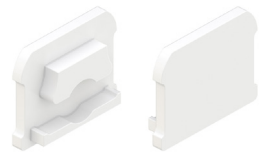

EC-KMC-G-H3-WH

White