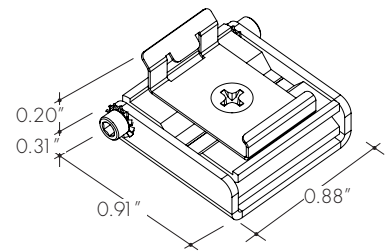

MB-KMSC-A-SA

Silver anodized adjustable mounting bracket