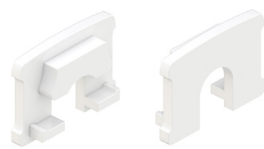

EC-KMC-F-H8-WH

White w/powerfeed opening