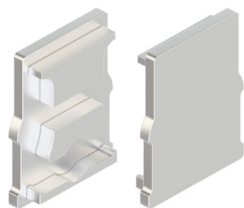

EC-KMC-R-H3-SA

Silver anodized