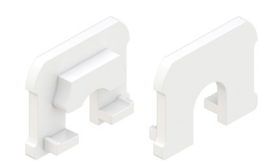

EC-KMC-G-H8-WH

Silver anodized w/powerfeed opening