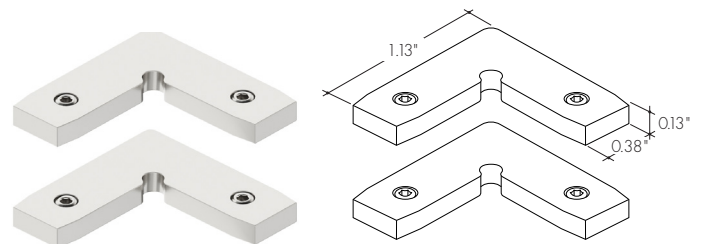

All Channels come with a specified set of Mounting Clips and End Caps, see Ordering Code for details. Order additional Mounting Clips and EndCaps as necessary.

Lens

Field cuttable, order in 10ft

KILOC-CC
Kilo Channel Lens (Clear)

KILOC-FF
Kilo Channel Lens (frosted)

Accessories

MB-KR
Gypsum Surface Mounting Bracket
-GS

EC-KILORC-H3-XX
End Cap

XX	Color
SA	Silver Anodized
WH	White
BK	Black
BZ	Bronze

Joiners

JOIN-M-ST
Medium Channel Straight Joiner, sold in pairs

JOIN-M-L
Medium Channel Flat Corner Joiner, sold in pairs

JOIN-M-IN
Medium Channel Inner or Outer Corner Joiner, sold in pairs