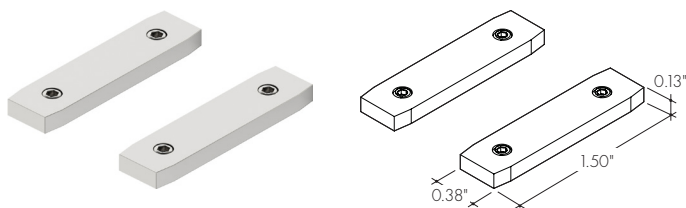

All Channels come with a specified set of Mounting Clips and End Caps, see Ordering Code for details. Order additional Mounting Clips and EndCaps as necessary.

Lens

Field cuttable, order in 10ft

KILOC-CC
Kilo Channel Lens (Clear)

KILOC-FF
Kilo Channel Lens (frosted)

Accessories

MB-KR
Gypsum Surface Mounting Bracket
-GS

EC-KILORC-H3-XX
End Cap

XX	Color
SA	Silver Anodized
WH	White
BK	Black
BZ	Bronze

Joiners

JOIN-M-ST
Medium Channel Straight Joiner, sold in pairs

JOIN-M-L
Medium Channel Flat Corner Joiner, sold in pairs

JOIN-M-IN
Medium Channel Inner or Outer Corner Joiner, sold in pairs