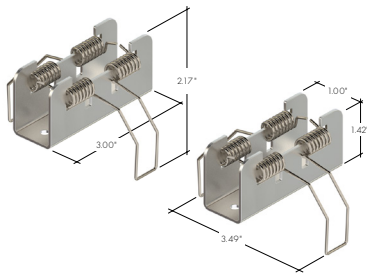

Accessories

MB-KR
Gypsum Surface Mounting Bracket
-GS