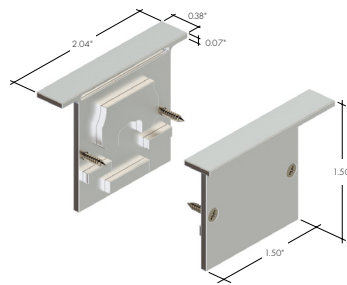

KILOC-FF
Kilo Channel Lens (frosted)

Accessories

MB-KR
Gypsum Surface Mounting Bracket
-GS

EC-KILORC-H3-XX
End Cap

XX	Color
SA	Silver Anodized
WH	White
BK	Black
BZ	Bronze

Joiners

JOIN-M-ST
Medium Channel Straight Joiner, sold in pairs

JOIN-M-L
Medium Channel Flat Corner Joiner, sold in pairs

JOIN-M-IN
Medium Channel Inner or Outer Corner Joiner, sold in pairs