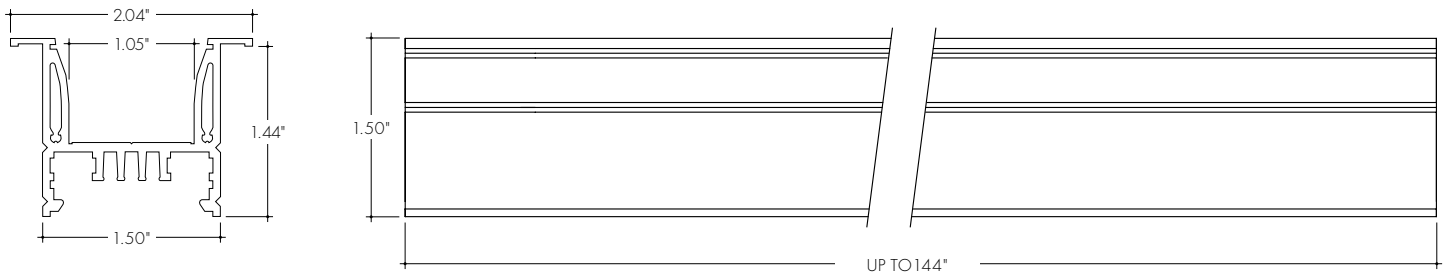

Product Dimensions

INCLUDED MOUNTING ACCESSORIES

EXTRUSION LENGTH	GYPSUM SURFACE	ENDCAP PAIR
48"	3	1
72"	4	1
96"	5	1
144"	6	1

Each pair of endcaps includes 2x H3 (no wire feed hole) end caps where applicable. Additional endcaps and mounting clips are available for purchase.

Ordering Code

Extrusion

MODEL	LENGTH	LENS	MOUNTING²	FINISH⁴
KILORC - KILOR Channel¹	48 - 48" 72 - 72" 96 - 96"³ 144 - 144"³	F - Frosted C - Clear N - No Lens	GS - Gypsum Surface Mounting Clip	SA - Silver anodized WH - White BK - Black BZ - Bronze

1 - End Caps are included with channel, two of H3(no hole). Order additional End Caps as necessary.

2 - Mounting Clips are included with channel. Refer to chart above for provided mounting clip quantities. Order additional Mounting Clips as necessary.

3 - For Channels and Lenses over 90", incremental shipping charges will apply.

4 - Non SA finishes may have extended lead times. Custom RALs are available, please consult Inside Sales with specific request.