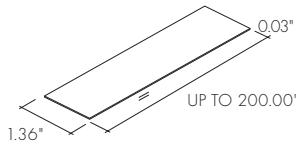

All Channels come with a specified set of Mounting Clips and End Caps, see Ordering Code for details. Order additional Mounting Clips and EndCaps as necessary.

Lens

Field cuttable, order in 10ft

KILOC-CC
Kilo Channel Lens (Clear)