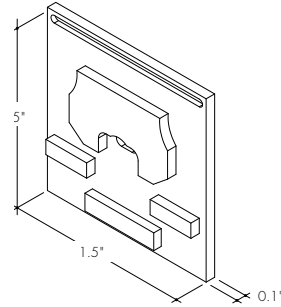

KILO Channel

Extruded aluminum profile

All Channels come with a specified set of Mounting Clips and End Caps, see Ordering Code for details. Order additional Mounting Clips and End Caps as necessary.

Lens

Field cuttable, order in 10ft

KILOC-CC
Kilo Channel Lens (Clear)

KILOC-FF
Kilo Channel Lens (frosted)

Accessories

MB-KILOC-SS
Concealed Bracket
-CB

EC-KILOC-H3-XX
End Cap

EC-KILOC-H4-XX
End Cap with Powerfeed opening