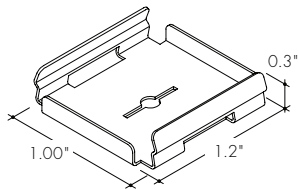

KILO Channel

Extruded aluminum profile

All Channels come with a specified set of Mounting Clips and End Caps, see Ordering Code for details. Order additional Mounting Clips and End Caps as necessary.

Lens

Field cuttable, order in 10ft

KILOC-CC
Kilo Channel Lens (Clear)

KILOC-FF
Kilo Channel Lens (frosted)

Accessories

MB-KILOC-SS
Concealed Bracket
-CB

EC-KILOC-H3-XX
End Cap

EC-KILOC-H4-XX
End Cap with Powerfeed opening