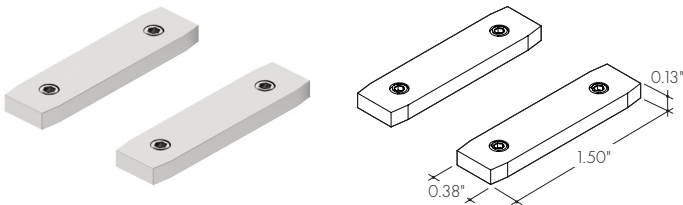

KILO Channel

Extruded aluminum profile

All Channels come with a specified set of Mounting Clips and End Caps, see Ordering Code for details. Order additional Mounting Clips and End Caps as necessary.

Lens

Field cuttable, order in 10ft

KILOC-CC
Kilo Channel Lens (Clear)

KILOC-FF
Kilo Channel Lens (frosted)

Accessories

MB-KILOC-SS
Concealed Bracket
-CB

EC-KILOC-H3-XX
End Cap

EC-KILOC-H4-XX
End Cap with Powerfeed opening

XX	Color
SA	Silver Anodized
WH	White
BK	Black
BZ	Bronze

Joiners

JOIN-M-ST
Medium Channel Straight Joiner, sold in pairs

JOIN-M-L
Medium Channel Flat Corner Joiner, sold in pairs

JOIN-M-IN
Medium Channel Inner or Outer Corner Joiner, sold in pairs