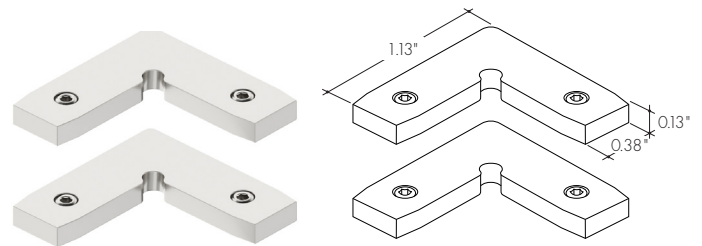

KILO Channel

Extruded aluminum profile

All Channels come with a specified set of Mounting Clips and End Caps, see Ordering Code for details. Order additional Mounting Clips and End Caps as necessary.

Lens

Field cuttable, order in 10ft

KILOC-CC
Kilo Channel Lens (Clear)

KILOC-FF
Kilo Channel Lens (frosted)

Accessories

MB-KILOC-SS
Concealed Bracket
-CB

EC-KILOC-H3-XX
End Cap

EC-KILOC-H4-XX
End Cap with Powerfeed opening

XX	Color
SA	Silver Anodized
WH	White
BK	Black
BZ	Bronze

Joiners

JOIN-M-ST
Medium Channel Straight Joiner, sold in pairs

JOIN-M-L
Medium Channel Flat Corner Joiner, sold in pairs

JOIN-M-IN
Medium Channel Inner or Outer Corner Joiner, sold in pairs