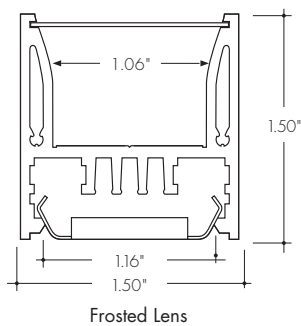

Product Dimensions

INCLUDED MOUNTING ACCESSORIES

EXTRUSION LENGTH	CONCEALED BRACKET	ADJUSTABLE	ENDCAP PAIR
48"	3	3	1
72"	4	4	1
96"	5	4	1
144"	6	6	1

Each pair of endcaps includes 1x H3 (no wire feed hole) and 1x H4 (with hole) where applicable. Additional endcaps and mounting clips are available for purchase.

Ordering Code

EXTRUSION

MODEL	LENGTH	LENS	MOUNTING²	FINISH⁴
KILOC - Kilo Channel¹	48 - 48" 72 - 72" 96 - 96"³ 144 - 144"³	F - Frosted C - Clear N - No Lens	CB - Concealed Bracket A - Adjustable Hinge Mounting	SA - Silver anodized WH - White BK - Black BZ - Bronze

1 - End Caps are included with channel, one of H3 (no hole) and one of H4 (with hole). Order additional End Caps as necessary.
2 - Mounting Clips are included with channel. Refer to chart above for provided mounting clip quantities. Order additional Mounting Clips as necessary.
3 - For Channels and Lenses over 90", incremental shipping charges will apply.
4 - Non SA finishes may have extended lead times. Custom RALs are available, please consult Inside Sales with specific request.