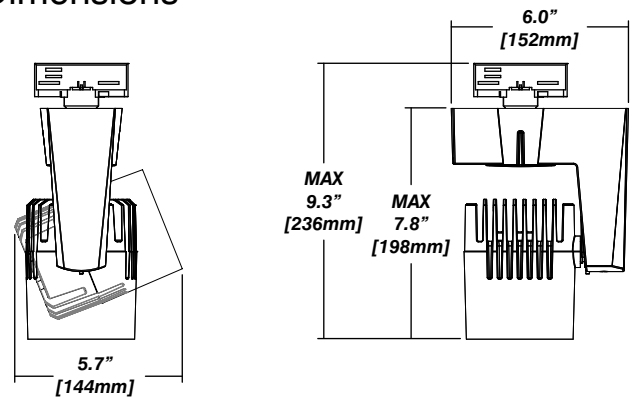

Dimensions