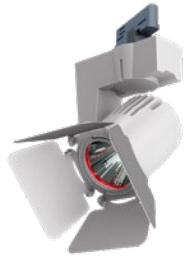

Helios 1 - LED Tracklight. Well-balanced, versatile and attractive is the simplest way to describe Senso Helios. With the variety of choices for accessories, technology and light sources the Helios is the perfect choice when stylish track options are required by your design.

*1 No acrylic ring with honeycomb

*2 120V only

*3 Only available with Dual Phase

Accessories

Barn-door

- Limits the glare and allows you to control the direction of the light beam
- Fixed to the front ring by bending tabs
- Flaps can be adjusted and lock in place

Honeycomb Mesh

- 95% open area with 45° cut-off
- Made from cold-rolled steel
- Black polymer coating with eggshell finish

Fixture, Baffle and Ring

Helios 1 has 3 components which can be configured in different colors.

- Fixture finish
- Baffle
- Acrylic ring

General

- 350° + rotation
- 0° to 130° tilt and lock
- Includes track adapter (Available in 2 circuits)
Contact us for track compatibility

Construction / Finish

- Cast aluminum
- High quality satin powder coat finish in Senso specific colors
- Made in Canada
- Weight 1.3 kg [2.8 lbs]