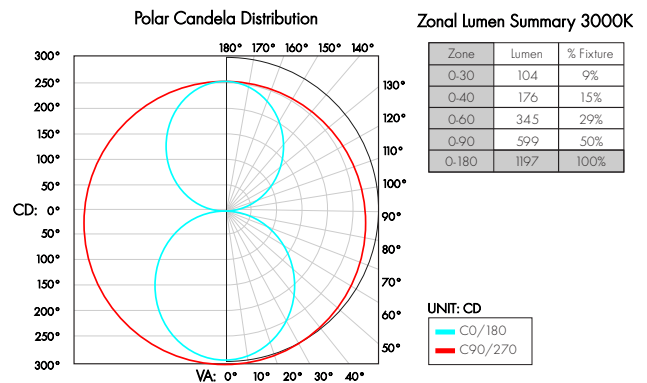

#### Output Options

Output type	HO
Lumens at 3000K	371 lum/ft
Average power consumption at 4'	37.1 W
Maximum fixture length	48"
Input Voltage	120 VAC

### Ordering code

MODEL: **EXPW** - Explorer wall  
 LENGTH: **12** - 12"-48" (4" increments)  
 CCT: **30K** - 3000 K, 35K - 3500 K, 41K - 4100 K  
 OUTPUT: **HO** - High output  
 LENS: **F** - Frosted  
 FINISH: **SL** - Silver, BK - Black, BZ - Bronze, WH - White  
 (BK, BZ, WH finishes will have an upcharge and require longer lead times)