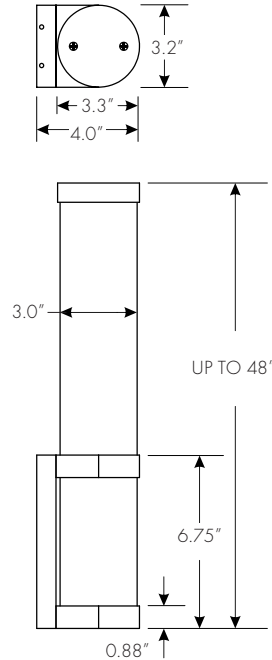

Cylinder shape with 360 degree diffused illumination, Explorer Wall is available as a vertical wall mount fixture. Available in one light output and up to 48" in length. Dimmable electronic driver is provided which will fit inside of a single gang box. Suitable for damp location installations.

#### Output Options

Output type	HO
Lumens at 3000K	371 lum/ft
Average power consumption at 4'	37.1 W
Maximum fixture length	48"
Input Voltage	120 VAC

### Ordering code

MODEL: **EXPW** - Explorer wall  
 LENGTH: **12** - 12"-48" (4" increments)  
 CCT: **30K** - 3000 K, 35K - 3500 K, 41K - 4100 K  
 OUTPUT: **HO** - High output  
 LENS: **F** - Frosted  
 FINISH: **SL** - Silver, BK - Black, BZ - Bronze, WH - White  
 (BK, BZ, WH finishes will have an upcharge and require longer lead times)