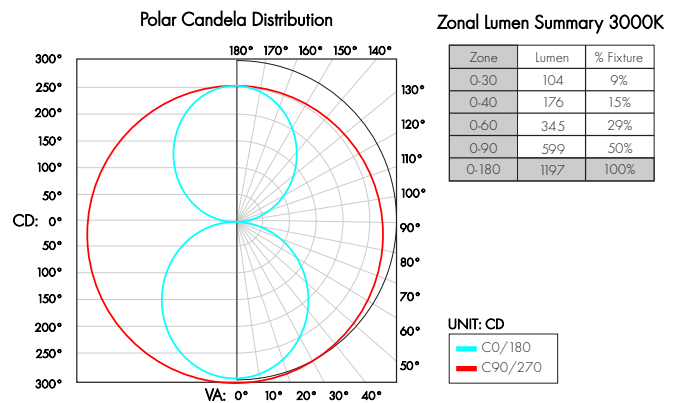

Cylinder shape with 360 degree diffused illumination, Explorer Vanity is available as a horizontal wall mount fixture. Available in one light output and up to 48" in length. Dimmable electronic driver is provided which will fit inside of a single gang box. Suitable for damp location installations.

Finish options

Technical information

Output Options

Output type	HO
Lumens at 3000K	371 lum/ft
Average power consumption at 4'	37.1 W
Maximum fixture length	48"
Input Voltage	120 VAC

Photometry

Ordering code

MODEL	LENGTH	CCT	OUTPUT	LENS	FINISH
EXPV	12	30K	HO	F	SL
EXPV - Explorer vanity	12" - 48" 4" increments	30K - 3000 K 35K - 3500 K 41K - 4100 K	HO - High output	F - Frosted	SL - Silver BK - Black BZ - Bronze WH - White <small>[BK,BZ,WH finishes will have an upcharge and require longer lead times]</small>