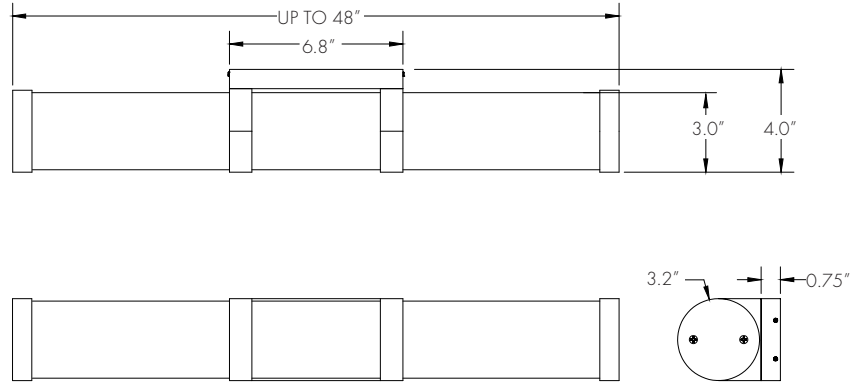

Cylinder shape with 360 degree diffused illumination, Explorer Vanity is available as a horizontal wall mount fixture. Available in one light output and up to 48" in length. Dimmable electronic driver is provided which will fit inside of a single gang box. Suitable for damp location installations.

Finish options

Technical information

Output Options

Output type	HO
Lumens at 3000K	371 lum/ft
Average power consumption at 4'	37.1 W
Maximum fixture length	48"
Input Voltage	120 VAC

Photometry

Ordering code

MODEL	LENGTH	CCT	OUTPUT	LENS	FINISH
EXPV	12	30K	HO	F	SL
EXPV - Explorer vanity	12" - 48" 4" increments	30K - 3000 K 35K - 3500 K 41K - 4100 K	HO - High output	F - Frosted	SL - Silver BK - Black BZ - Bronze WH - White <small>[BK,BZ,WH finishes will have an upcharge and require longer lead times]</small>