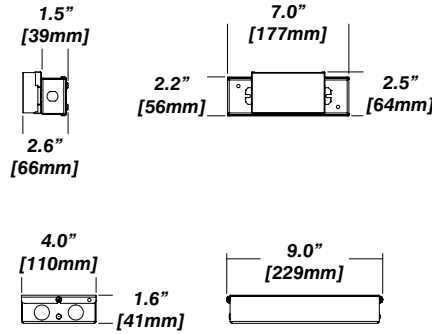

Dimensions

ENYO 3 W

RECESSED WALL WASHING LED DOWNLIGHT

Housing Options

Standard Senso Housing - 910

Dimension

Included

Unless specified otherwise, this is provided as standard

- Driver with enclosure**
- Galvanized steel enclosure
- Installation**
- Laying on top of ceiling
 - Remote from fixture

New Construction - 915

Dimension

Included

- Plaster Frame**
- Galvanized steel construction with cut-out
- Bar hanger**
- Length: from 14-3/16" to 26"
- Outlet Box**
- Outlet Box Included

IC Housing - 920

Dimension

Included

- IC Housing**
- Galvanized steel construction
 - Airtight
 - Includes gasketed junction box
- Plaster Frame**
- Galvanized steel construction
- Bar hanger**
- Length: from 14-3/16" to 26"