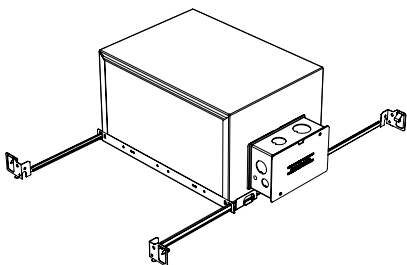

- Driver with enclosure**
- Galvanized steel enclosure
- Installation**
- Laying on top of ceiling
 - Remote from fixture

New Construction - 915

Dimension

Included

- Plaster Frame**
- Galvanized steel construction with cut-out
- Bar hanger**
- Length: from 14-3/16" to 26"
- Outlet Box**
- Outlet Box Included

IC Housing - 920

Dimension

Included

- IC Housing**
- Galvanized steel construction
 - Airtight
 - Includes gasketed junction box
- Plaster Frame**
- Galvanized steel construction
- Bar hanger**
- Length: from 14-3/16" to 26"