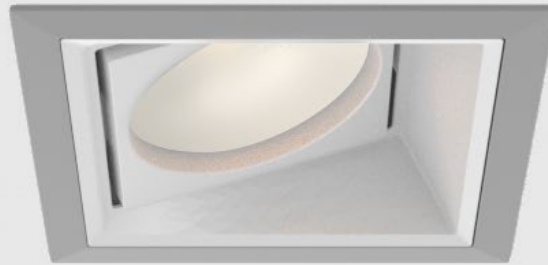

ENYO 3 W

RECESSED WALL WASHING LED DOWNLIGHT

ENYO 3 W - Recessed Wall Washing LED Downlight. Enyo 3 W features a wide range of color temperatures in a high performance yet efficient and compact package. As part of the Enyo family of downlights, it's easy to get a cohesive design regardless of fixture size or style.