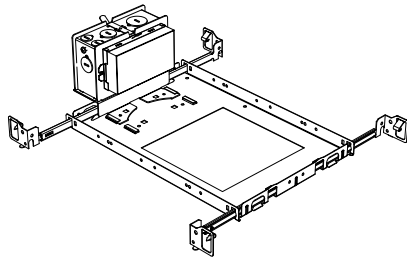

Dimensions

ENYO 3 W

RECESSED WALL WASHING LED DOWNLIGHT

Housing Options

Standard Senso Housing - 910

Dimension

Included

Unless specified otherwise, this is provided as standard

- Driver with enclosure**
- Galvanized steel enclosure
- Installation**
- Laying on top of ceiling
 - Remote from fixture

New Construction - 915

Dimension

Included

- Plaster Frame**
- Galvanized steel construction with cut-out
- Bar hanger**
- Length: from 14-3/16" to 26"
- Outlet Box**
- Outlet Box Included