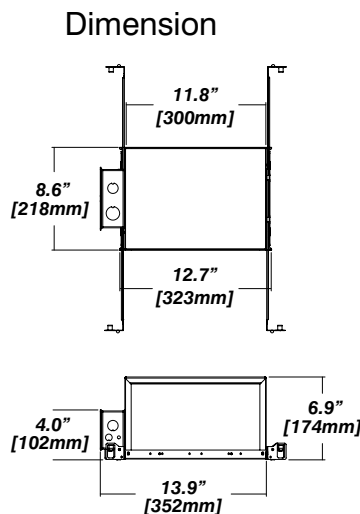

Dimensions

ENYO 3 W

RECESSED WALL WASHING LED DOWNLIGHT

Housing Options

Standard Senso Housing - 910

Dimension

Included

Unless specified otherwise, this is provided as standard

- Driver with enclosure**
- Galvanized steel enclosure
- Installation**
- Laying on top of ceiling
 - Remote from fixture

New Construction - 915

Dimension

Included

- Plaster Frame**
- Galvanized steel construction with cut-out
- Bar hanger**
- Length: from 14-3/16" to 26"
- Outlet Box**
- Outlet Box Included

IC Housing - 920

Dimension

Included

- IC Housing**
- Galvanized steel construction
 - Airtight
 - Includes gasketed junction box
- Plaster Frame**
- Galvanized steel construction
- Bar hanger**
- Length: from 14-3/16" to 26"