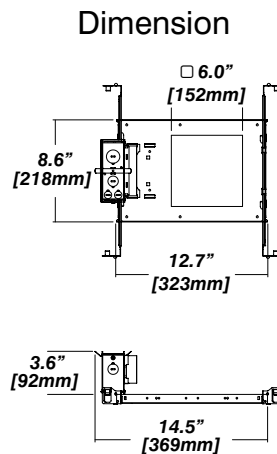

Dimensions

ENYO 3 W

RECESSED WALL WASHING LED DOWNLIGHT

Housing Options

Standard Senso Housing - 910

Dimension

Included

Unless specified otherwise, this is provided as standard

- Driver with enclosure**
- Galvanized steel enclosure
- Installation**
- Laying on top of ceiling
 - Remote from fixture

New Construction - 915

Dimension

Included

- Plaster Frame**
- Galvanized steel construction with cut-out
- Bar hanger**
- Length: from 14-3/16" to 26"
- Outlet Box**
- Outlet Box Included

IC Housing - 920

Dimension

Included

- IC Housing**
- Galvanized steel construction
 - Airtight
 - Includes gasketed junction box
- Plaster Frame**
- Galvanized steel construction
- Bar hanger**
- Length: from 14-3/16" to 26"