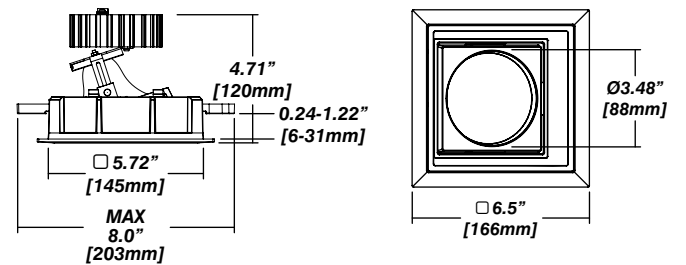

Dimensions