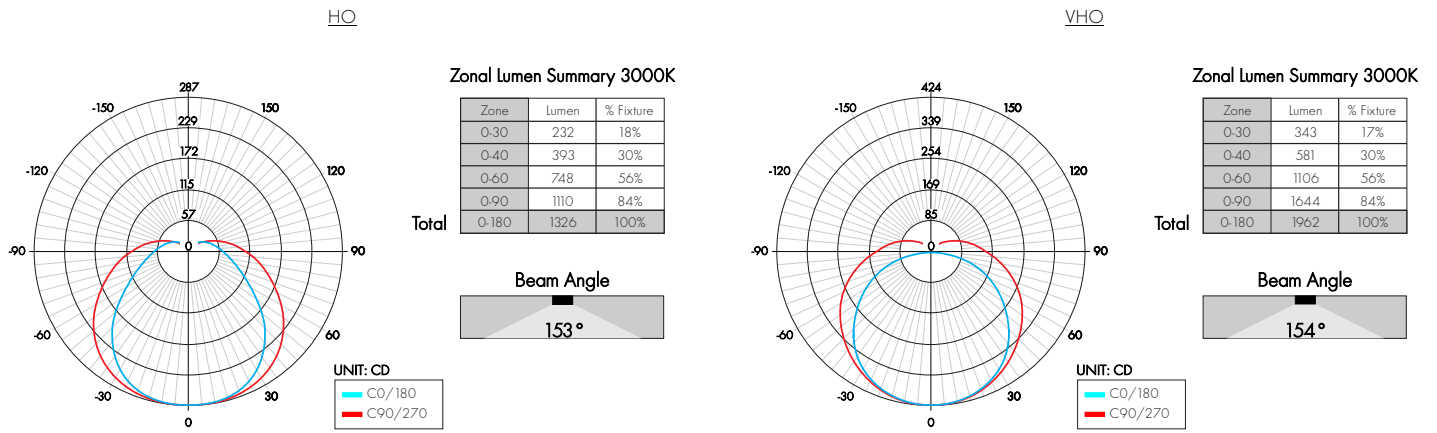

Technical data

OUTPUT OPTIONS

Output type	HO (LL36X2)	VHO (LL54X2)
Lumens at 3000K	332 Lum/ft	490 Lum/ft
Average power consumption at 4'	6.5 W/ft	10.4 W/ft
Operating Voltage	120V AC	120V AC

CCT/LUMEN MULTIPLIER

CCT	Multiplier	CRI
	(Multiple Light Output of 3000K)	
2700 K	0.81	98
2900 K	1.00	97
3000 K	1.14	91
3500 K	0.98	95
4100 K	1.06	93

Ordering code

MODEL	LENGTH	CCT	OUTPUT	LENS	FINISH
CLSW	24	27K	HO	F	SA
CLSW - Clareo Square wall CLQW - Clareo Rounded Square wall	24" - 76" 4" increments	27K - 2700 K 29K - 2900 K 30K - 3000 K 35K - 3500 K 41K - 4100 K	HO - High output VHO - Very High output	F - Frosted	SA - Silver BK - Black BZ - Bronze WH - White

(BK,BZ,WH finishes will have an upcharge and require longer lead times)

Photometry

Power consumption per fixture length

Based on operation with PSD series of power supplies

Nominal Length	Actual Length	HO		VHO		
		W/ft	Total wattage	Actual Length	W/ft	Total wattage
24"	24-8/16"	6.75	13.50	24-8/16"	10.60	19.80
28"	28-7/16"	6.75	15.80	28-7/16"	10.57	23.50
32"	32-6/16"	6.75	17.90	32-6/16"	10.53	27.20
36"	36-6/16"	6.65	19.95	36-5/16"	10.50	30.90
40"	37-7/16"	6.65	22.00	40-4/16"	10.47	34.30
44"	44-3/16"	6.65	24.00	44-3/16"	10.43	37.70
48"	48-2/16"	6.55	26.20	48-2/16"	10.40	41.10
52"	52-2/16"	6.55	28.00			
56"	56-1/16"	6.55	30.00			
60"	60"	6.40	32.00			
64"	64-14/16"	6.40	34.00			
68"	68-10/16"	6.40	35.50			
72"	72-12/16"	6.30	37.80			
76"	76-11/16"	6.30	39.90			