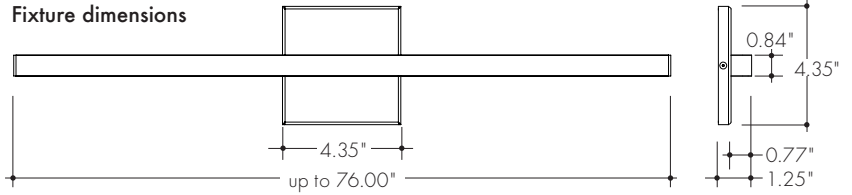

Fixture dimensions

Model profiles

Finish options

Silver anodized

Black powder coated

Bronze powder coated

White powder coated

Technical data

OUTPUT OPTIONS

Output type	HO (LL36X2)	VHO (LL54X2)
Lumens at 3000K	332 Lum/ft	490 Lum/ft
Average power consumption at 4'	6.5 W/ft	10.4 W/ft
Operating Voltage	120V AC	120V AC

CCT/LUMEN MULTIPLIER

CCT	Multiplier	CRI
	(Multiple Light Output of 3000K)	
2700 K	0.81	98
2900 K	1.00	97
3000 K	1.14	91
3500 K	0.98	95
4100 K	1.06	93

Ordering code

MODEL	LENGTH	CCT	OUTPUT	LENS	FINISH
CLSW	24	27K	HO	F	SA
CLSW - Clareo Square wall CLQW - Clareo Rounded Square wall	24" - 76" 4" increments	27K - 2700 K 29K - 2900 K 30K - 3000 K 35K - 3500 K 41K - 4100 K	HO - High output VHO - Very High output	F - Frosted	SA - Silver BK - Black BZ - Bronze WH - White

(BK,BZ,WH finishes will have an upcharge and require longer lead times)