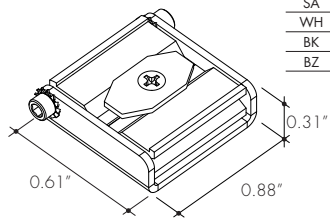

XX	Length
48	48"
72	72"
96	96"
144	144"

MB-BOSC-XX

Screw-in mounting bracket
-SC

XX	Color
SA	Silver Anodized
WH	White
BK	Black
BZ	Bronze

MB-BOSC-MAG

Magnetic bracket
-MAG

MB-BOSC-A-XX

Adjustable Mounting Bracket
-A