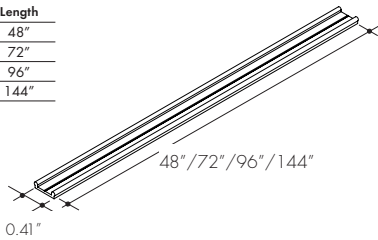

1 - End Caps are included with channel, one of H3 (no hole) and one of H4 (with hole). Order additional End Caps as necessary.
 2 - Mounting Clips are included with channel. Refer to chart above for provided mounting clip quantities. Order additional Mounting Clips as necessary.
 3 - For Channels and lenses over 90", incremental shipping charges will apply.
 4- Non SA finishes may have extended lead times. Custom RALs are available, please consult Inside Sales with specific request.

XX	Length
48	48"
72	72"
96	96"
144	144"

MB-BOSC-XX

Screw-in mounting bracket
-SC

XX	Color
SA	Silver Anodized
WH	White
BK	Black
BZ	Bronze

MB-BOSC-MAG

Magnetic bracket
-MAG

MB-BOSC-A-XX

Adjustable Mounting Bracket
-A