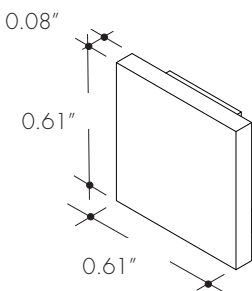

EC-BOS-F-H3-XX

Endcap without powerfeed opening