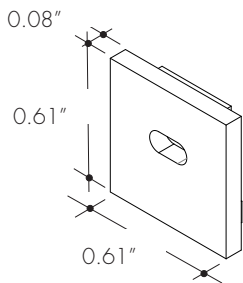

All Channels come with a specified set of Mounting Clips and End Caps, see Ordering Code for details. Order additional Mounting Clips and End Caps as necessary.

Mounting Clips

MC-BOSC-SNAP-XX

Fixed Clip available in 48", 72", 96", 144"
-FC

XX	Length
48	48"
72	72"
96	96"
144	144"

MB-BOSC-XX

Screw-in mounting bracket
-SC

XX	Color
SA	Silver Anodized
WH	White
BK	Black
BZ	Bronze

MB-BOSC-MAG

Magnetic bracket
-MAG

MB-BOSC-A-XX

Adjustable Mounting Bracket
-A

XX	Color
SA	Silver Anodized
WH	White
BK	Black
BZ	Bronze

Endcaps

EC-BOS-F-H4-XX

Endcap with powerfeed opening

EC-BOS-G-H4-XX

Endcap with powerfeed opening

EC-BOS-R-H4-XX

Endcap with powerfeed opening

EC-BOS-F-H3-XX

Endcap without powerfeed opening

EC-BOS-G-H3-XX

Endcap without powerfeed opening

EC-BOS-R-H3-XX

Endcap without powerfeed opening

XX	Color
SA	Silver Anodized
WH	White
BK	Black
BZ	Bronze