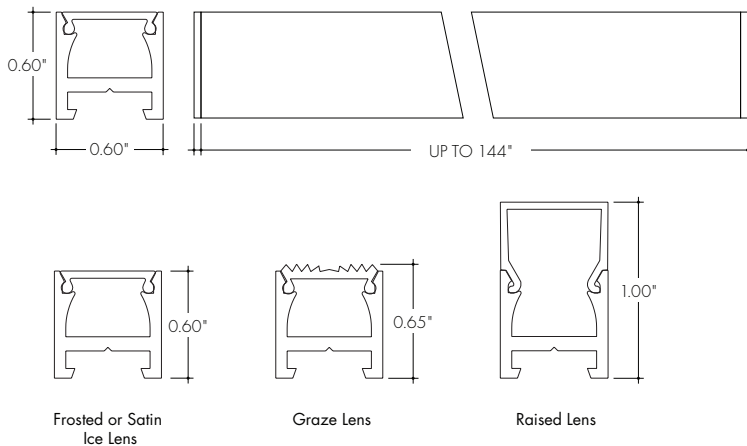

Product Dimensions

INCLUDED MOUNTING ACCESSORIES

EXTRUSION LENGTH	FIXED CLIP	SCREW-IN/MAGNETIC/ADJUSTABLE	END CAP PAIR
48"	48"	3	1
72"	72"	3	1
96"	96"	4	1
144"	144"	5	1

Each pair of endcaps includes 1x H3 (no wire feed hole) and 1x H4 (with hole) where applicable. Additional endcaps and mounting clips are available for purchase.

Ordering Code

MODEL	LENGTH	LENS	MOUNTING²	FINISH⁴
BOSC-Bosc Channel¹	48-48" 72-72" 96-96"³ 144-144"³	F-Frosted SI-Satin Ice G-Graze R-Raised	FC-Fixed Clip SC-Screw-In MAG-Magnetic A-Adjustable Hinge Mounting	SA-Silver Anodized WH-White BK-Black BZ-Bronze

1 - End Caps are included with channel, one of H3 (no hole) and one of H4 (with hole). Order additional End Caps as necessary.
2 - Mounting Clips are included with channel. Refer to chart above for provided mounting clip quantities. Order additional Mounting Clips as necessary.
3 - For Channels and lenses over 90", incremental shipping charges will apply.
4- Non SA finishes may have extended lead times. Custom RALs are available, please consult Inside Sales with specific request.