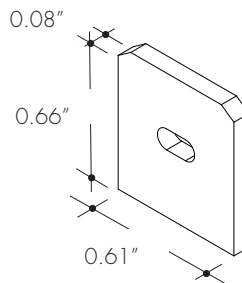

EC-BOS-G-H4-XX

Endcap with powerfeed opening