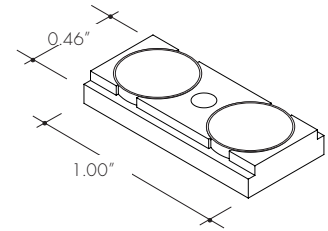

All Channels come with a specified set of Mounting Clips and End Caps, see Ordering Code for details. Order additional Mounting Clips and End Caps as necessary.

Mounting Clips

MC-BOSC-SNAP-XX

Fixed Clip available in 48", 72", 96", 144"
-FC

XX	Length
48	48"
72	72"
96	96"
144	144"

MB-BOSC-XX

Screw-in mounting bracket
-SC

XX	Color
SA	Silver Anodized
WH	White
BK	Black
BZ	Bronze

MB-BOSC-MAG

Magnetic bracket
-MAG

MB-BOSC-A-XX

Adjustable Mounting Bracket
-A