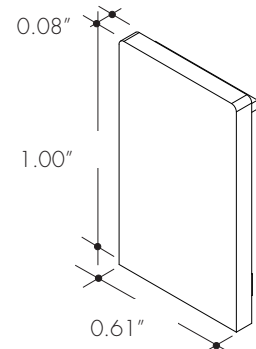

EC-BOS-R-H3-XX

Endcap without powerfeed opening

XX	Color
SA	Silver Anodized
WH	White
BK	Black
BZ	Bronze