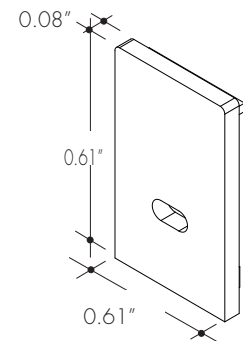

EC-BOS-R-H4-XX

Endcap with powerfeed opening