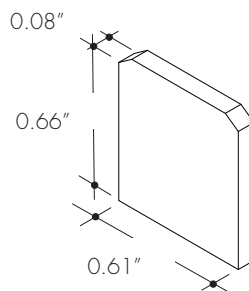

EC-BOS-G-H3-XX

Endcap without powerfeed opening