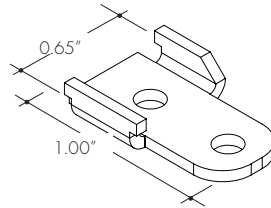

1 - End Caps are included with channel, one of H3 (no hole) and one of H4 (with hole). Order additional End Caps as necessary.
 2 - Mounting Clips are included with channel. Refer to chart above for provided mounting clip quantities. Order additional Mounting Clips as necessary.
 3 - For Channels and lenses over 90", incremental shipping charges will apply.
 4- Non SA finishes may have extended lead times. Custom RALs are available, please consult Inside Sales with specific request.

All Channels come with a specified set of Mounting Clips and End Caps, see Ordering Code for details. Order additional Mounting Clips and End Caps as necessary.

Mounting Clips

MC-BOSC-SNAP-XX

Fixed Clip available in 48", 72", 96", 144"
-FC

XX	Length
48	48"
72	72"
96	96"
144	144"

MB-BOSC-XX

Screw-in mounting bracket
-SC

XX	Color
SA	Silver Anodized
WH	White
BK	Black
BZ	Bronze

MB-BOSC-MAG

Magnetic bracket
-MAG

MB-BOSC-A-XX

Adjustable Mounting Bracket
-A