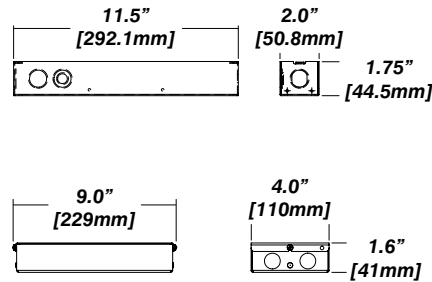

Housing Options

Standard Senso Housing - 910

Dimension

Included

Unless specified otherwise, this is provided as standard

- **Bar hanger** • Length: from 14-3/16" to 26"
- **Driver with enclosure** • Galvanized steel enclosure
- **Security wire** • Flexible aircraft cable, 12" long
- Easy to clip snap body included

* driver can be installed either:

(A) laying on top of ceiling. (B) mounted to the bar hanger and fixed to the ceiling. (C) remote from the fixture, with the bar hanger still used if desired to secure the fixture

New Construction - 915

Dimension

Included

- **Plaster Frame** • Galvanized steel construction with cut-out to
- **Bar hanger** • Length: from 14-3/16" to 26"
- **Security wire** • Flexible aircraft cable, 12" long
- Easy to clip snap body included