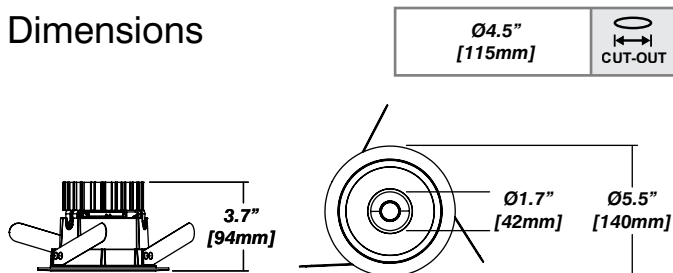

CCT: 2700
CRI: 95

Reflector

Smooth Reflector

Senso metal spun reflectors for function, low glare and efficiency

Dimensions

Installation

- For new and retrofit installations
- Holds in place with three friction fit spring clips
- Simple connection between fixture and driver via quick connect