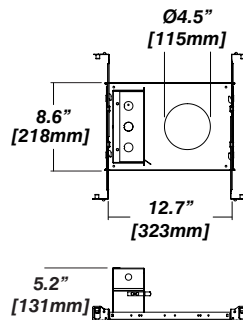

Unless specified otherwise, this is provided as standard

- Bar hanger** • Length: from 14-3/16" to 26"
- Driver with enclosure** • Galvanized steel enclosure
- Security wire** • Flexible aircraft cable, 12" long
- Easy to clip snap body included

New Construction - 915

Dimension

Included

- Plaster Frame** • Galvanized steel construction with cut-out to
- Bar hanger** • Length: from 14-3/16" to 26"
- Security wire** • Flexible aircraft cable, 12" long
- Easy to clip snap body included