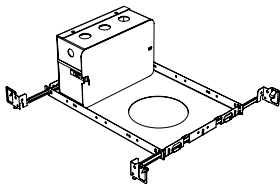

Unless specified otherwise, this is provided as standard

- Bar hanger** • Length: from 14-3/16" to 26"
- Driver with enclosure** • Galvanized steel enclosure
- Security wire** • Flexible aircraft cable, 12" long
- Easy to clip snap body included

* driver can be installed either:

(A) laying on top of ceiling. (B) mounted to the bar hanger and fixed to the ceiling. (C) remote from the fixture, with the bar hanger still used if desired to secure the fixture

New Construction - 915

Dimension

Included

- Plaster Frame** • Galvanized steel construction with cut-out to
- Bar hanger** • Length: from 14-3/16" to 26"
- Security wire** • Flexible aircraft cable, 12" long
- Easy to clip snap body included