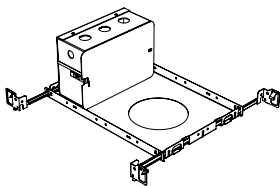

New Construction - 915