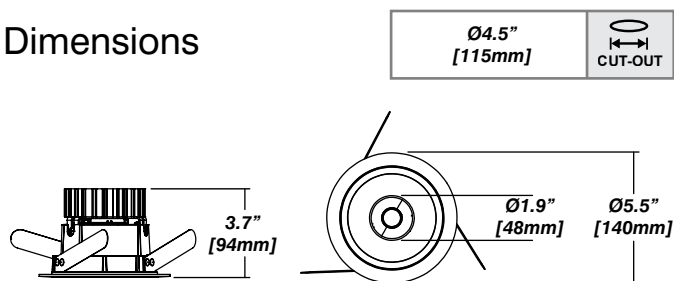

Construction / Finish

- Custom finishes are available
- Cast aluminum trim
- Rated for damp location
- Made in Canada

Dimensions

Housing Options

Standard Senso Housing - 910

Dimension

Included

Unless specified otherwise, this is provided as standard