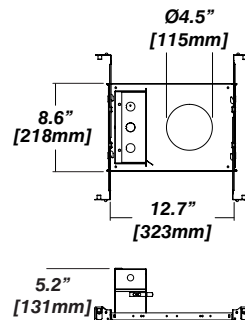

Dimension

Included

- **Plaster Frame** • Galvanized steel construction with cut-out to
- **Bar hanger** • Length: from 14-3/16" to 26"
- **Security wire** • Flexible aircraft cable, 12" long
- Easy to clip snap body included