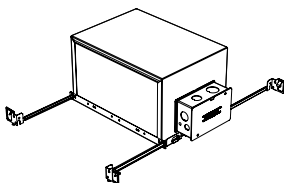

IC Housing - 920