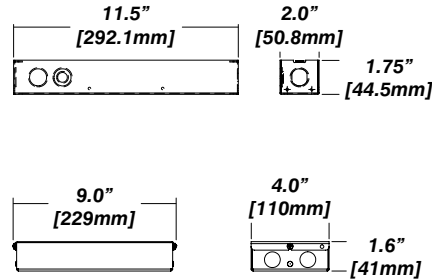

Construction / Finish

- Custom finishes are available
- Cast aluminum trim
- Rated for damp location
- Made in Canada

Dimensions

Housing Options

Standard Senso Housing - 910

Dimension

Included

Unless specified otherwise, this is provided as standard

- Bar hanger** • Length: from 14-3/16" to 26"
- Driver with enclosure** • Galvanized steel enclosure
- Security wire** • Flexible aircraft cable, 12" long
- Easy to clip snap body included

* driver can be installed either: