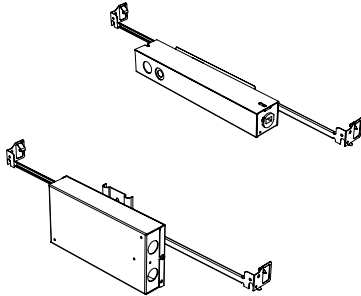

Housing Options

Standard Senso Housing - 910