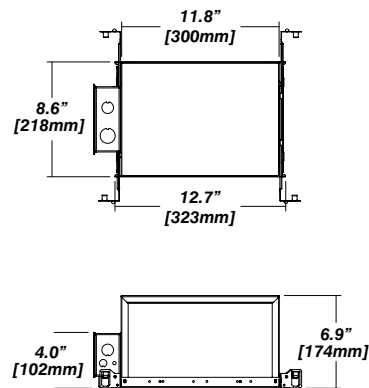

Dimension

Included

- Plaster Frame** • Galvanized steel construction with cut-out to
- Bar hanger** • Length: from 14-3/16" to 26"
- Security wire** • Flexible aircraft cable, 12" long
- Easy to clip snap body included

IC Housing - 920

Dimension

Included

- IC Housing** • Galvanized steel construction
- Airtight
- Includes gasketed junction box
- Plaster Frame** • Galvanized steel construction
- Bar hanger** • Length: from 14-3/16" to 26"