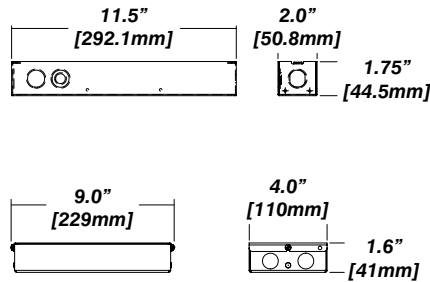

Housing Options

Standard Senso Housing - 910

Dimension

Included

Unless specified otherwise, this is provided as standard

- **Bar hanger** • Length: from 14-3/16" to 26"
- **Driver with enclosure** • Galvanized steel enclosure
- **Security wire** • Flexible aircraft cable, 12" long
- Easy to clip snap body included

* driver can be installed either:

(A) laying on top of ceiling. (B) mounted to the bar hanger and fixed to the ceiling. (C) remote from the fixture, with the bar hanger still used if desired to secure the fixture

New Construction - 915

Dimension

Included

- **Plaster Frame** • Galvanized steel construction with cut-out to
- **Bar hanger** • Length: from 14-3/16" to 26"
- **Security wire** • Flexible aircraft cable, 12" long
- Easy to clip snap body included