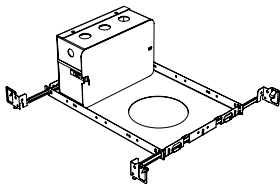

Housing Options

Standard Senso Housing - 910

Dimension

Included

Unless specified otherwise, this is provided as standard

- **Bar hanger** • Length: from 14-3/16" to 26"
- **Driver with enclosure** • Galvanized steel enclosure
- **Security wire** • Flexible aircraft cable, 12" long
- Easy to clip snap body included

* driver can be installed either:

(A) laying on top of ceiling. (B) mounted to the bar hanger and fixed to the ceiling. (C) remote from the fixture, with the bar hanger still used if desired to secure the fixture

New Construction - 915

Dimension

Included

- **Plaster Frame** • Galvanized steel construction with cut-out to
- **Bar hanger** • Length: from 14-3/16" to 26"
- **Security wire** • Flexible aircraft cable, 12" long
- Easy to clip snap body included

IC Housing - 920

Dimension

Included

- **IC Housing** • Galvanized steel construction
- Airtight
- Includes gasketed junction box
- **Plaster Frame** • Galvanized steel construction
- **Bar hanger** • Length: from 14-3/16" to 26"

Note: Lumen output cannot exceed 1300lm