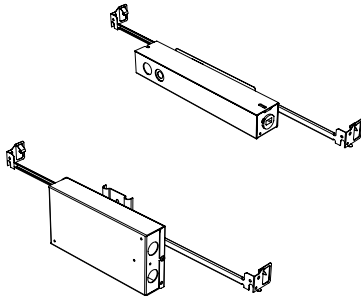

Housing Options

Standard Senso Housing - 910

Dimension

Included

Unless specified otherwise, this is provided as standard

- **Bar hanger** • Length: from 14-3/16" to 26"
- **Driver with enclosure** • Galvanized steel enclosure
- **Security wire** • Flexible aircraft cable, 12" long
- Easy to clip snap body included

* driver can be installed either:

(A) laying on top of ceiling. (B) mounted to the bar hanger and fixed to the ceiling. (C) remote from the fixture, with the bar hanger still used if desired to secure the fixture

New Construction - 915

Dimension

Included

- **Plaster Frame** • Galvanized steel construction with cut-out to
- **Bar hanger** • Length: from 14-3/16" to 26"
- **Security wire** • Flexible aircraft cable, 12" long
- Easy to clip snap body included