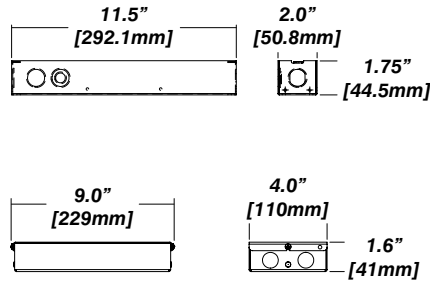

Dimension

Included

Unless specified otherwise, this is provided as standard

- **Bar hanger** • Length: from 14-3/16" to 26"
- **Driver with enclosure** • Galvanized steel enclosure
- **Security wire** • Flexible aircraft cable, 12" long
- Easy to clip snap body included

* driver can be installed either:

- (A) laying on top of ceiling. (B) mounted to the bar hanger and fixed to the ceiling. (C) remote from the fixture, with the bar hanger still used if desired to secure the fixture