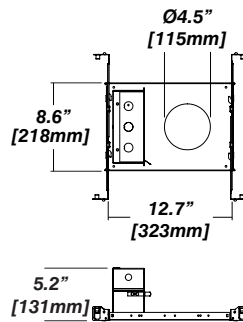

Dimension

Included

- **Plaster Frame** • Galvanized steel construction with cut-out to
- **Bar hanger** • Length: from 14-3/16" to 26"
- **Security wire** • Flexible aircraft cable, 12" long
- Easy to clip snap body included