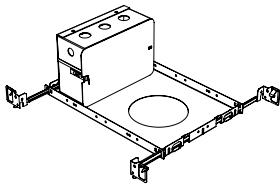

New Construction - 915