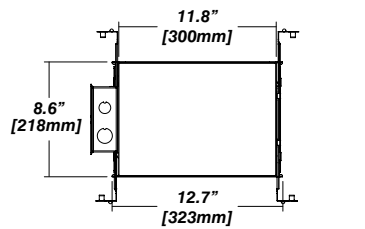

Dimension

Included

- Plaster Frame** • Galvanized steel construction with cut-out to
- Bar hanger** • Length: from 14-3/16" to 26"
- Security wire** • Flexible aircraft cable, 12" long
- Easy to clip snap body included

IC Housing - 920

Dimension

Included

- IC Housing** • Galvanized steel construction
- Airtight
- Includes gasketed junction box
- Plaster Frame** • Galvanized steel construction
- Bar hanger** • Length: from 14-3/16" to 26"