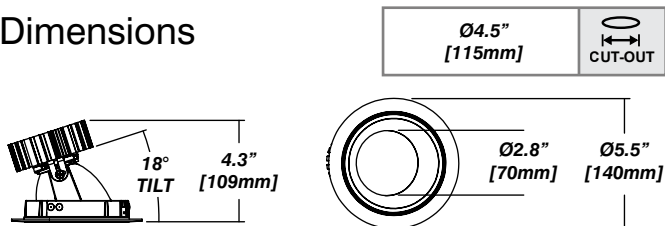

CCT: 2700
CRI: 95

Reflector

Faceted Reflector

Senso metal spun reflectors for function, low glare and efficiency

Dimensions

Installation

- For new and retrofit installations
- Holds in place with three friction fit spring clips
- Simple connection between fixture and driver via quick connect
- Fixed tilt angle of 18° with 10° fine tuning adjustment