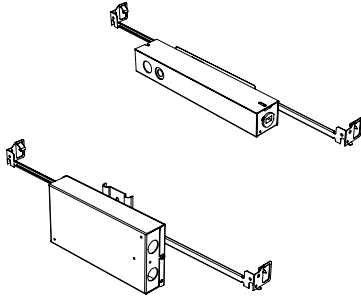

Housing Options

Standard Senso Housing - 910