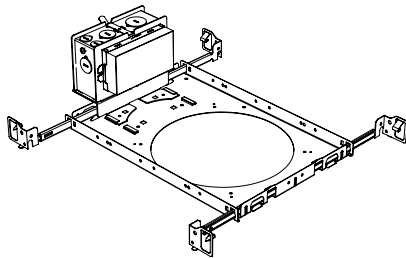

Artemis 5 Fixed Downlight

Artemis 5 Adjustable

Artemis 5 Wall Wash

ARTEMIS 5 WD

RECESSED DOWNLIGHT W/ WARM DIM

Housing Options

Standard Senso Housing - 910

Dimension

Included

Unless specified otherwise, this is provided as standard

- Driver with enclosure**
 - Galvanized steel enclosure
- Installation**
 - Laying on top of ceiling
 - Remote from fixture
 - Hanger bar and mount included

New Construction - 915

Dimension

Included

- Plaster Frame**
 - Galvanized steel construction with cut-out
- Bar hanger**
 - Length: from 14-3/16" to 26"
- Outlet Box**
 - Outlet Box Included