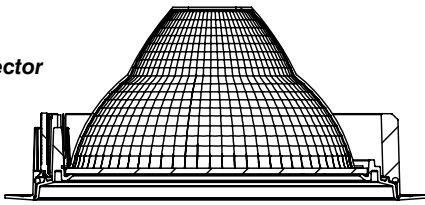

Reflector

Faceted Reflector