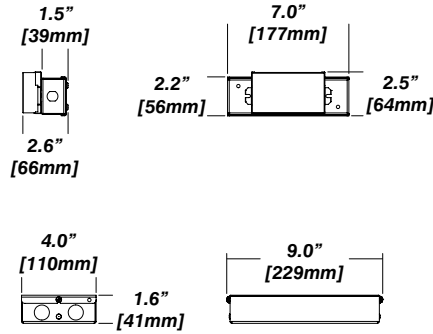

Housing Options

Standard Senso Housing - 910

Dimension

Included

Unless specified otherwise, this is provided as standard

- **Driver with enclosure**
  - Galvanized steel enclosure
- **Installation**
  - Laying on top of ceiling
  - Remote from fixture
  - Hanger bar and mount included