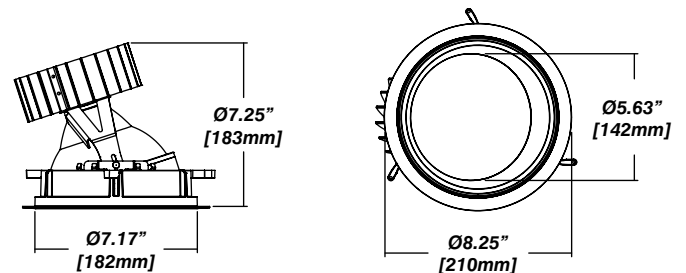

Artemis 5 Wall Wash