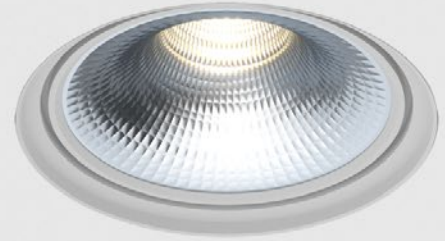

ARTEMIS 5 CT

RECESSED COLOR TUNING DOWNLIGHT

Artemis 5 CT - Recessed Color Tuning Downlight. Artemis 5 CT features SENSO-designed reflectors for comfortable color tuning in an efficient lighting package. As part of the Artemis family of downlights, it's easy to get a cohesive design regardless of fixture size or style.

Product Specifications

SAMPLE: Fixture **AR5D - TL - CT - 615 - 2765 - 20 - DL - 02 - 08** | Driver **910 - AR5D - TL - DALI - 120 - CT - 20 - 08**

1 - Model	2 - Trim	3 - LED	4 - Optic	5 - CCT	6 - Lumen	7 - Accessory
AR5D · Artemis 5 Downlight	FL · Flanged TL · Trimless	CT · Color Tuning (90 CRI)	615 · 15° 630 · 30° 645 · 45° 660 · 60°	2765 · 2700K - 6500K	20 · 2000 @ 4000K (22W) (1000lm per channel) 40 · 4000 @ 4000K (53W) (2000lm per channel)	00 · No Accessory DL · Diffusing Lens
AR5A · Artemis 5 Adjustable						
AR5W · Artemis 5 Wall Wash						