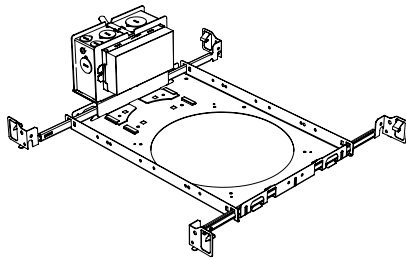

Included

Unless specified otherwise, this is provided as standard

- Driver with enclosure**
 - Galvanized steel enclosure
- Installation**
 - Laying on top of ceiling
 - Remote from fixture
 - Hanger bar and mount included

New Construction - 915

Dimension

Included

- Plaster Frame**
 - Galvanized steel construction with cut-out
- Bar hanger**
 - Length: from 14-3/16" to 26"
- Outlet Box**
 - Outlet Box Included