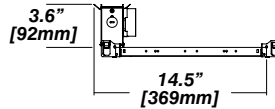

Included

Unless specified otherwise, this is provided as standard

- Driver with enclosure**
 - Galvanized steel enclosure
- Installation**
 - Laying on top of ceiling
 - Remote from fixture
 - Hanger bar and mount included

New Construction - 915

Dimension

Included

- Plaster Frame**
 - Galvanized steel construction with cut-out
- Bar hanger**
 - Length: from 14-3/16" to 26"
- Outlet Box**
 - Outlet Box Included