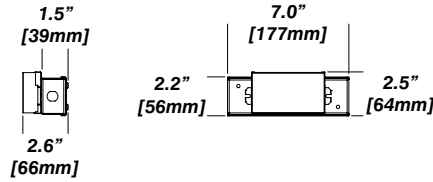

Dimension

Included

Unless specified otherwise, this is provided as standard

- **Driver with enclosure**
  - Galvanized steel enclosure
- **Installation**
  - Laying on top of ceiling
  - Remote from fixture
  - Hanger bar and mount included