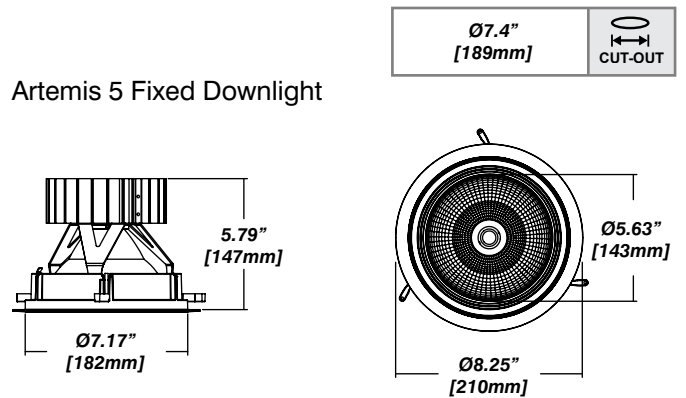

Artemis 5 Fixed Downlight