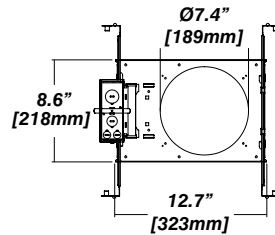

Included

Unless specified otherwise, this is provided as standard

- Driver with enclosure**
 - Galvanized steel enclosure
- Installation**
 - Laying on top of ceiling
 - Remote from fixture
 - Hanger bar and mount included

New Construction - 915

Dimension

Included

- Plaster Frame**
 - Galvanized steel construction with cut-out
- Bar hanger**
 - Length: from 14-3/16" to 26"
- Outlet Box**
 - Outlet Box Included