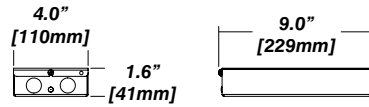

Dimension

Included

Unless specified otherwise, this is provided as standard

- **Driver with enclosure**
  - Galvanized steel enclosure
- **Installation**
  - Laying on top of ceiling
  - Remote from fixture
  - Hanger bar and mount included