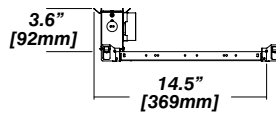

Dimensions

ARTEMIS 3 W Wet

WET RATED RECESSED WALL WASHING LED DOWNLIGHT

Housing Options

New Construction - 915

Dimension

Included

- Plaster Frame** • Galvanized steel construction with cut-out
- Bar hanger** • Length: from 14-3/16" to 26"
- Outlet Box** • Outlet Box Included

IC Housing - 920

Dimension

Included

- IC Housing** • Galvanized steel construction
• Airtight
• Includes gasketed junction box
- Plaster Frame** • Galvanized steel construction
- Bar hanger** • Length: from 14-3/16" to 26"