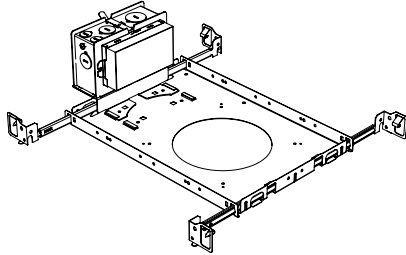

Installation

- For new and retrofit installations
- Simple connection between fixture and driver via quick connect
- 18° tilt angle

Construction / Finish

- Satin powder coated finish
- Custom finishes are available
- Cast Aluminum Trim
- Made in Canada

Dimensions

ARTEMIS 3 W Wet

WET RATED RECESSED WALL WASHING LED DOWNLIGHT

Housing Options

New Construction - 915

Dimension

Included

- Plaster Frame** • Galvanized steel construction with cut-out
- Bar hanger** • Length: from 14-3/16" to 26"
- Outlet Box** • Outlet Box Included

IC Housing - 920

Dimension

Included

- IC Housing** • Galvanized steel construction
• Airtight
• Includes gasketed junction box
- Plaster Frame** • Galvanized steel construction
- Bar hanger** • Length: from 14-3/16" to 26"