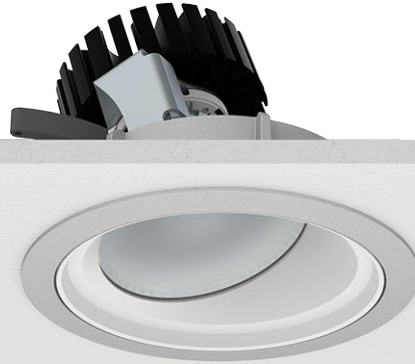

ARTEMIS 3 W Wet

WET RATED RECESSED WALL WASHING LED DOWNLIGHT

Artemis 3 W Wet - Wet Rated Recessed Wall Washing LED Downlight. Artemis 3 W features a Senso-designed reflector and a wide range of color temperatures in a high performance yet efficient and compact package. As part of the Artemis family of downlights, it's easy to get a cohesive design regardless of fixture size or style.

Installation

- For new and retrofit installations
- Simple connection between fixture and driver via quick connect
- 18° tilt angle

Construction / Finish

- Satin powder coated finish
- Custom finishes are available
- Cast Aluminum Trim
- Made in Canada