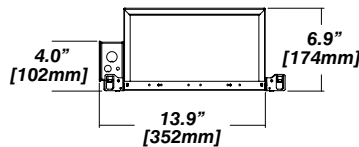

Dimensions

ARTEMIS 3 W Wet

WET RATED RECESSED WALL WASHING LED DOWNLIGHT

Housing Options

New Construction - 915

Dimension

Included

- Plaster Frame** • Galvanized steel construction with cut-out
- Bar hanger** • Length: from 14-3/16" to 26"
- Outlet Box** • Outlet Box Included

IC Housing - 920

Dimension

Included

- IC Housing** • Galvanized steel construction
• Airtight
• Includes gasketed junction box
- Plaster Frame** • Galvanized steel construction
- Bar hanger** • Length: from 14-3/16" to 26"