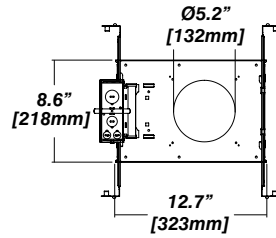

Dimensions

ARTEMIS 3 W Wet

WET RATED RECESSED WALL WASHING LED DOWNLIGHT

Housing Options

New Construction - 915

Dimension

Included

- Plaster Frame** • Galvanized steel construction with cut-out
- Bar hanger** • Length: from 14-3/16" to 26"
- Outlet Box** • Outlet Box Included

IC Housing - 920

Dimension

Included

- IC Housing** • Galvanized steel construction
• Airtight
• Includes gasketed junction box
- Plaster Frame** • Galvanized steel construction
- Bar hanger** • Length: from 14-3/16" to 26"