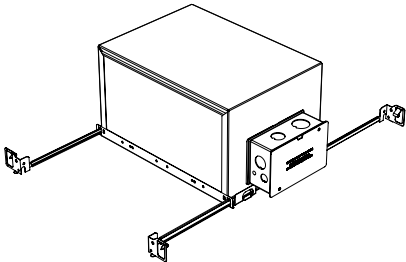

Installation

- For new and retrofit installations
- Simple connection between fixture and driver via quick connect
- 18° tilt angle

Construction / Finish

- Satin powder coated finish
- Custom finishes are available
- Cast Aluminum Trim
- Made in Canada

Dimensions

ARTEMIS 3 W Wet

WET RATED RECESSED WALL WASHING LED DOWNLIGHT

Housing Options

New Construction - 915

Dimension

Included

- Plaster Frame** • Galvanized steel construction with cut-out
- Bar hanger** • Length: from 14-3/16" to 26"
- Outlet Box** • Outlet Box Included

IC Housing - 920

Dimension

Included

- IC Housing** • Galvanized steel construction
• Airtight
• Includes gasketed junction box
- Plaster Frame** • Galvanized steel construction
- Bar hanger** • Length: from 14-3/16" to 26"