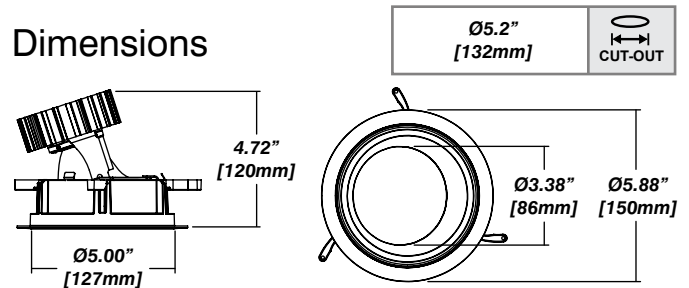

Dimensions