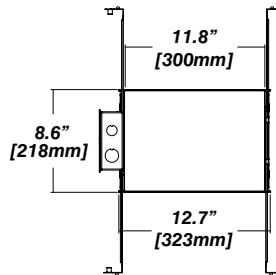

Dimensions

ARTEMIS 3 W Wet

WET RATED RECESSED WALL WASHING LED DOWNLIGHT

Housing Options

New Construction - 915

Dimension

Included

- Plaster Frame** • Galvanized steel construction with cut-out
- Bar hanger** • Length: from 14-3/16" to 26"
- Outlet Box** • Outlet Box Included

IC Housing - 920

Dimension

Included

- IC Housing** • Galvanized steel construction
• Airtight
• Includes gasketed junction box
- Plaster Frame** • Galvanized steel construction
- Bar hanger** • Length: from 14-3/16" to 26"