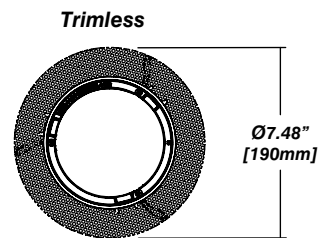

## Reflector

*Faceted Reflector*

## Installation

- For new and retrofit installations
- Simple connection between fixture and driver via quick connect
- Easy installation with spring loaded tabs
- 18° tilt angle

## Dimensions