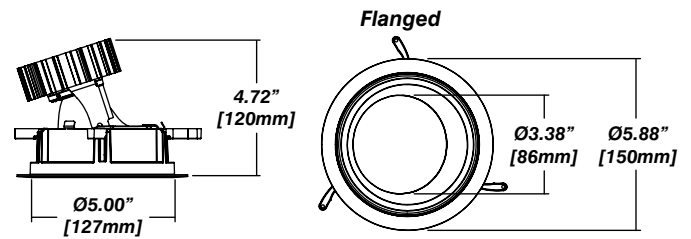

## Installation

- For new and retrofit installations
- Simple connection between fixture and driver via quick connect
- Easy installation with spring loaded tabs
- 18° tilt angle

## Dimensions