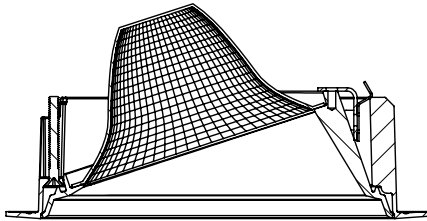

## Installation

- For new and retrofit installations
- Simple connection between fixture and driver via quick connect
- Easy installation with spring loaded tabs
- 18° tilt angle