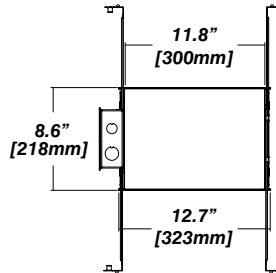

Dimensions

ARTEMIS 3 W Wet

WET RATED RECESSED WALL WASHING LED DOWNLIGHT

Housing Options

New Construction - 915

Dimension

Included

- Plaster Frame** • Galvanized steel construction with cut-out
- Bar hanger** • Length: from 14-3/16" to 26"
- Outlet Box** • Outlet Box Included

IC Housing - 920

Dimension

Included

- IC Housing** • Galvanized steel construction
• Airtight
• Includes gasketed junction box
- Plaster Frame** • Galvanized steel construction
- Bar hanger** • Length: from 14-3/16" to 26"