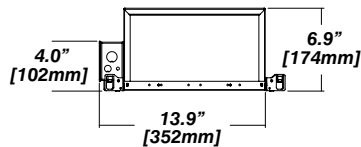

Dimensions

ARTEMIS 3 W Wet

WET RATED RECESSED WALL WASHING LED DOWNLIGHT

Housing Options

New Construction - 915

Dimension

Included

- Plaster Frame** • Galvanized steel construction with cut-out
- Bar hanger** • Length: from 14-3/16" to 26"
- Outlet Box** • Outlet Box Included

IC Housing - 920

Dimension

Included

- IC Housing** • Galvanized steel construction
• Airtight
• Includes gasketed junction box
- Plaster Frame** • Galvanized steel construction
- Bar hanger** • Length: from 14-3/16" to 26"