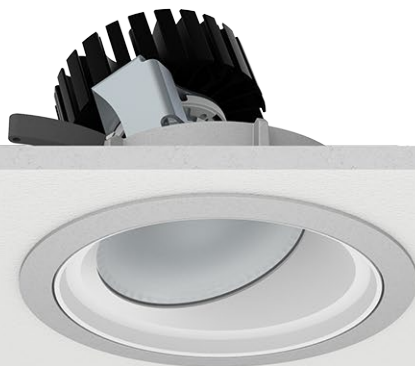

ARTEMIS 3 W Wet

WET RATED RECESSED WALL WASHING LED DOWNLIGHT

Artemis 3 W Wet - Wet Rated Recessed Wall Washing LED Downlight. Artemis 3 W features a Senso-designed reflector and a wide range of color temperatures in a high performance yet efficient and compact package. As part of the Artemis family of downlights, it's easy to get a cohesive design regardless of fixture size or style.

Product Specifications

SAMPLE: Fixture **AR3W - WR - A90 - -- - 25 - 10 - DL - 02 - 08** | Driver **915 - AR3W - WR - STD - 120 - A90 - 07 - 08**

| 1 - Model | 2 - Trim | 3 - LED | 4 - Optic | 5 - CCT | 6 - Lumen | 7 - Accessory | 8 - Trim Color |
|-----------------------------------|-----------------------|-----------------------|--|--|---|----------------------------|--|
| AR3W · Artemis 3 Wall Wash | WR · Wet Rated | A90 · Accuracy | Artemis 3 W is equipped with a fixed beam spread. For other optics please contact SENSIO. | 25 · 2500K 27 · 2700K 30 · 3000K 35 · 3500K 40 · 4000K 65 · 6500K | 10 · 1000 (9.3W) 15 · 1500 (14.3W) 20 · 2000 (20.2W) 30 · 3000 (32.7W) | DL · Diffusing Lens | 01 · White 02 · Black 08 · Silver XX · Custom |

Installation

- For new and retrofit installations
- Simple connection between fixture and driver via quick connect
- 18° tilt angle

Construction / Finish

- Satin powder coated finish
- Custom finishes are available
- Cast Aluminum Trim
- Made in Canada