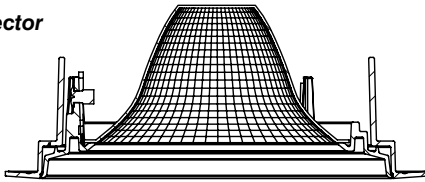

Reflector

Faceted Reflector