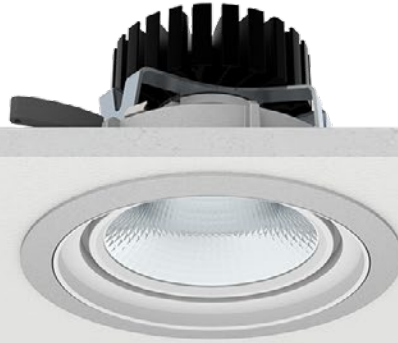

ARTEMIS 3 D Wet

WET RATED RECESSED FIXED LED DOWNLIGHT

Artemis 3 D Wet - Wet Rated Recessed LED Downlight. Artemis 3 D Wet features Senso-designed reflectors and a wide range of color temperatures in a high performance yet efficient and compact package. As part of the Artemis family of downlights, it's easy to get a cohesive design regardless of fixture size or style.

Installation

- For new and retrofit installations
- Simple connection between fixture and driver via quick connect

Construction / Finish

- Satin powder coated finish
- Custom finishes are available
- Cast Aluminum Trim
- Made in Canada