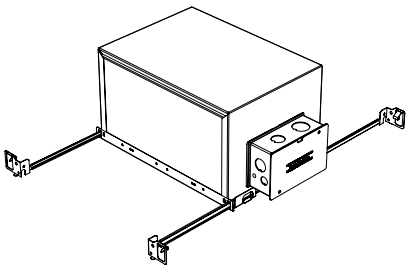

Included

- Plaster Frame** • Galvanized steel construction with cut-out
- Bar hanger** • Length: from 14-3/16" to 26"
- Outlet Box** • Outlet Box Included

IC Housing - 920

Dimension

Included

- IC Housing** • Galvanized steel construction
- Airtight
- Includes gasketed junction box
- Plaster Frame** • Galvanized steel construction
- Bar hanger** • Length: from 14-3/16" to 26"