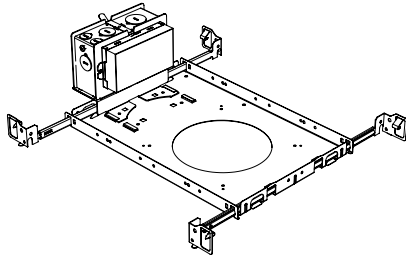

Housing Options

New Construction - 915