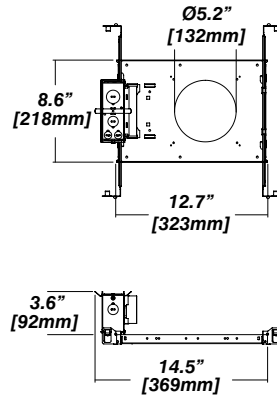

Dimensions

Reflector

Faceted Reflector

ARTEMIS 3 D Wet

WET RATED RECESSED FIXED LED DOWNLIGHT

Housing Options

New Construction - 915

Dimension

Included

- Plaster Frame** • Galvanized steel construction with cut-out
- Bar hanger** • Length: from 14-3/16" to 26"
- Outlet Box** • Outlet Box Included

IC Housing - 920

Dimension

Included

- IC Housing** • Galvanized steel construction
- Airtight
- Includes gasketed junction box
- Plaster Frame** • Galvanized steel construction
- Bar hanger** • Length: from 14-3/16" to 26"