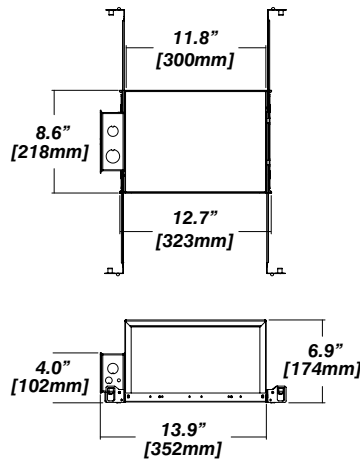

Dimensions

Reflector

Faceted Reflector

ARTEMIS 3 D Wet

WET RATED RECESSED FIXED LED DOWNLIGHT

Housing Options

New Construction - 915

Dimension

Included

- Plaster Frame** • Galvanized steel construction with cut-out
- Bar hanger** • Length: from 14-3/16" to 26"
- Outlet Box** • Outlet Box Included

IC Housing - 920

Dimension

Included

- IC Housing** • Galvanized steel construction
- Airtight
- Includes gasketed junction box
- Plaster Frame** • Galvanized steel construction
- Bar hanger** • Length: from 14-3/16" to 26"