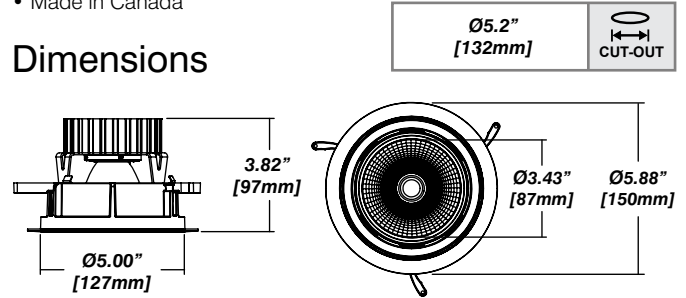

Dimensions