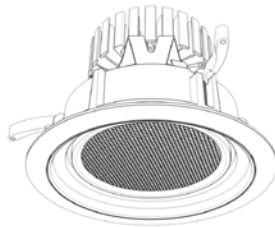

Honeycomb Mesh