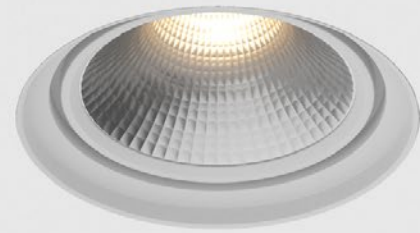

# ARTEMIS 3

RECESSED LED DOWNLIGHT

**Artemis 3 - Recessed LED Downlight.** Artemis 3 features SENSO-designed reflectors and a wide range of color temperatures in a high performance yet efficient and compact package. As part of the Artemis family of downlights, it's easy to get a cohesive design regardless of fixture size or style.