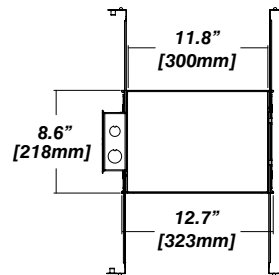

New Construction - 915

Dimension

Included

- Plaster Frame**
 - Galvanized steel construction with cut-out
- Bar hanger**
 - Length: from 14-3/16" to 26"
- Outlet Box**
 - Outlet Box Included

IC Housing - 920

Dimension

Included

- IC Housing**
 - Galvanized steel construction
 - Airtight
 - Includes gasketed junction box
- Plaster Frame**
 - Galvanized steel construction
- Bar hanger**
 - Length: from 14-3/16" to 26"