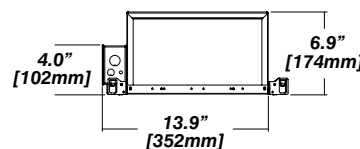

New Construction - 915

Dimension

Included

- Plaster Frame**
 - Galvanized steel construction with cut-out
- Bar hanger**
 - Length: from 14-3/16" to 26"
- Outlet Box**
 - Outlet Box Included

IC Housing - 920

Dimension

Included

- IC Housing**
 - Galvanized steel construction
 - Airtight
 - Includes gasketed junction box
- Plaster Frame**
 - Galvanized steel construction
- Bar hanger**
 - Length: from 14-3/16" to 26"