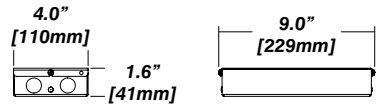

Housing Options

Standard Senso Housing - 910

Dimension

Included

Unless specified otherwise, this is provided as standard

- **Driver with enclosure**
  - Galvanized steel enclosure
- **Installation**
  - Laying on top of ceiling
  - Remote from fixture
  - Hanger bar and mount included