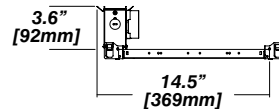

New Construction - 915

Dimension

Included

- Plaster Frame**
 - Galvanized steel construction with cut-out
- Bar hanger**
 - Length: from 14-3/16" to 26"
- Outlet Box**
 - Outlet Box Included

IC Housing - 920