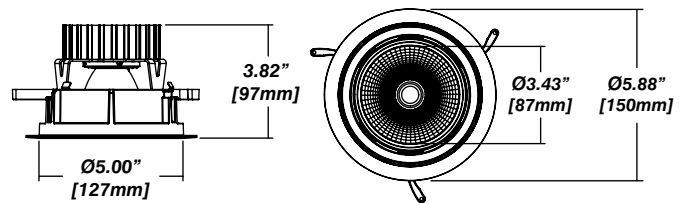

Artemis 3 Fixed Downlight