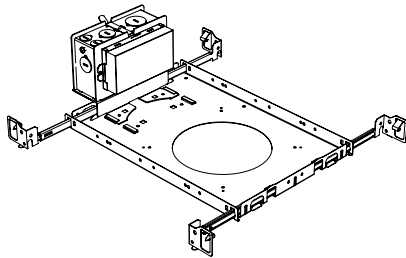

Included

Unless specified otherwise, this is provided as standard

- Driver with enclosure**
 - Galvanized steel enclosure
- Installation**
 - Laying on top of ceiling
 - Remote from fixture
 - Hanger bar and mount included

New Construction - 915

Dimension

Included

- Plaster Frame**
 - Galvanized steel construction with cut-out
- Bar hanger**
 - Length: from 14-3/16" to 26"
- Outlet Box**
 - Outlet Box Included

IC Housing - 920