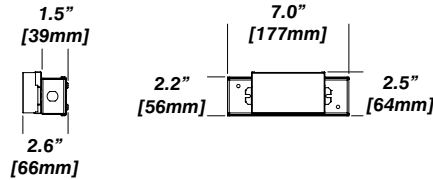

Housing Options

Standard Senso Housing - 910

Dimension

Included

Unless specified otherwise, this is provided as standard

- **Driver with enclosure**
  - Galvanized steel enclosure
- **Installation**
  - Laying on top of ceiling
  - Remote from fixture
  - Hanger bar and mount included