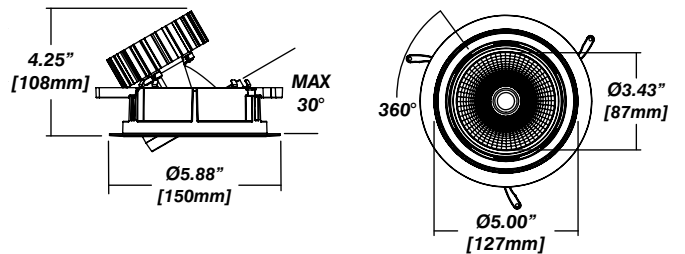

Artemis 3 Adjustable