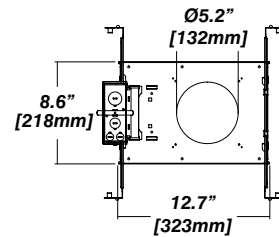

New Construction - 915

Dimension

Included

- Plaster Frame**
 - Galvanized steel construction with cut-out
- Bar hanger**
 - Length: from 14-3/16" to 26"
- Outlet Box**
 - Outlet Box Included

IC Housing - 920