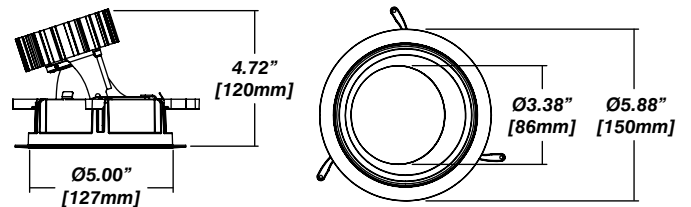

Artemis 3 Wall Wash