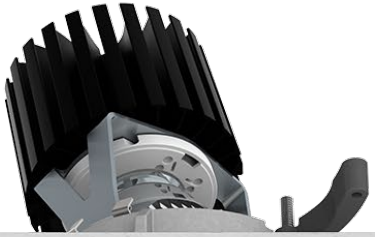

# ARTEMIS 2 W Wet

WET RATED RECESSED WALL WASHING LED DOWNLIGHT

**Artemis 2 W Wet - Wet Rated Recessed Wall Washing Downlight.** Artemis 2 W Wet features Senso-designed reflectors and a wide range of color temperatures in a high performance yet efficient and compact package. As part of the Artemis family of downlights, it's easy to get a cohesive design regardless of fixture size or style.

## Installation

- For new and retrofit installations
- Simple connection between fixture and driver via quick connect
- Easy installation with spring loaded tabs
- 18° tilt angle