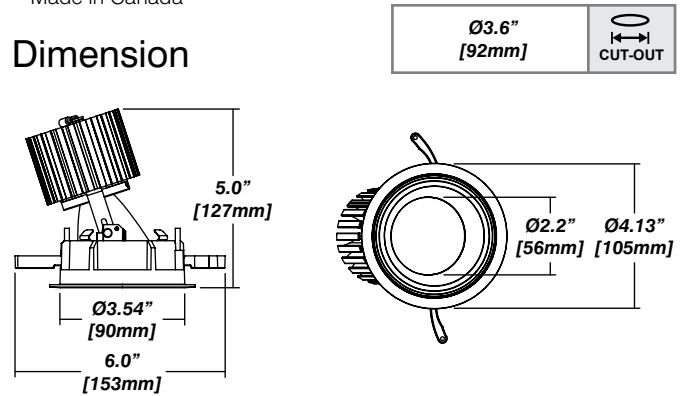

## Installation

- For new and retrofit installations
- Simple connection between fixture and driver via quick connect
- Easy installation with spring loaded tabs
- 18° tilt angle

## Dimension