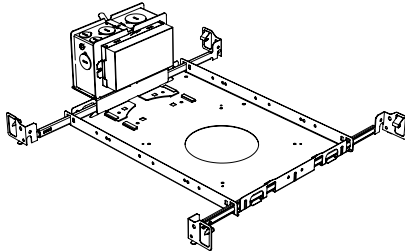

Housing Options

New Construction - 915