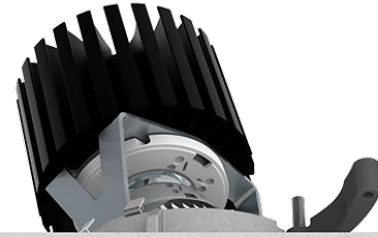

# ARTEMIS 2 W Wet

WET RATED RECESSED WALL WASHING LED DOWNLIGHT

**Artemis 2 W Wet - Wet Rated Recessed Wall Washing Downlight.** Artemis 2 W Wet features Senso-designed reflectors and a wide range of color temperatures in a high performance yet efficient and compact package. As part of the Artemis family of downlights, it's easy to get a cohesive design regardless of fixture size or style.

## Ordering Code

Fixture	<b>AR2W</b>	<b>WR</b>							
	1	2	3	4	5	6	7	8	9
Driver		<b>AR2W</b>	<b>WR</b>			--	--		
	1	2	3	4	5	6	7		

## Installation

- For new and retrofit installations
- Simple connection between fixture and driver via quick connect
- Easy installation with spring loaded tabs
- 18° tilt angle