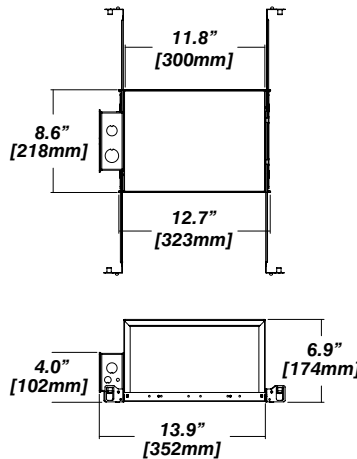

## Dimension

### Dimension

### Included

- Plaster Frame** • Galvanized steel construction with cut-out
- Bar hanger** • Length: from 14-3/16" to 26"
- Outlet Box** • Outlet Box Included