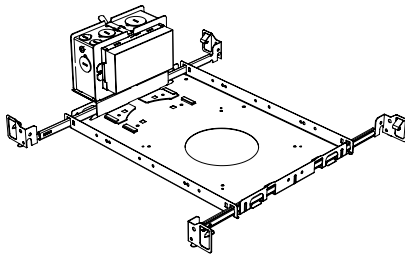

Housing Options

Standard Senso Housing - 910

Included

Unless specified otherwise, this is provided as standard

- Driver with enclosure**
- Galvanized steel enclosure
- Installation**
- Laying on top of ceiling
 - Remote from fixture
 - Hanger bar and mount included

New Construction - 915

Included

- Plaster Frame**
- Galvanized steel construction with cut-out
- Bar hanger**
- Length: from 14-3/16" to 26"
- Outlet Box**
- Outlet Box Included

IC Housing - 920

Included

- IC Housing**
- Galvanized steel construction
 - Airtight
 - Includes gasketed junction box
- Plaster Frame**
- Galvanized steel construction
- Bar hanger**
- Length: from 14-3/16" to 26"