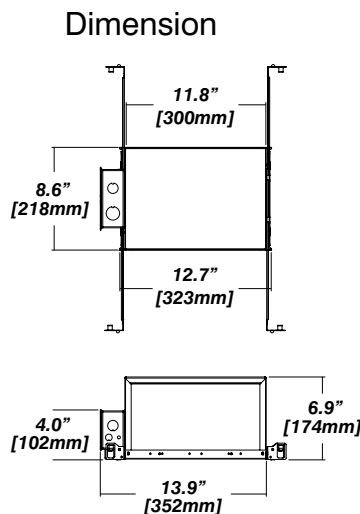

New Construction - 915

Included

- Plaster Frame**
- Galvanized steel construction with cut-out
- Bar hanger**
- Length: from 14-3/16" to 26"
- Outlet Box**
- Outlet Box Included

IC Housing - 920

Included

- IC Housing**
- Galvanized steel construction
 - Airtight
 - Includes gasketed junction box
- Plaster Frame**
- Galvanized steel construction
- Bar hanger**
- Length: from 14-3/16" to 26"