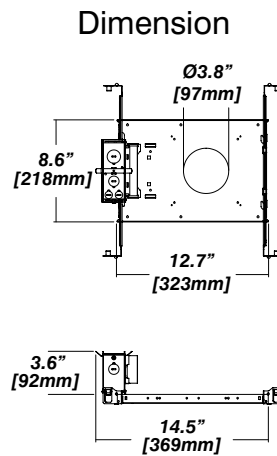

New Construction - 915

Included

- Plaster Frame**
- Galvanized steel construction with cut-out
- Bar hanger**
- Length: from 14-3/16" to 26"
- Outlet Box**
- Outlet Box Included

IC Housing - 920

Included

- IC Housing**
- Galvanized steel construction
 - Airtight
 - Includes gasketed junction box
- Plaster Frame**
- Galvanized steel construction
- Bar hanger**
- Length: from 14-3/16" to 26"