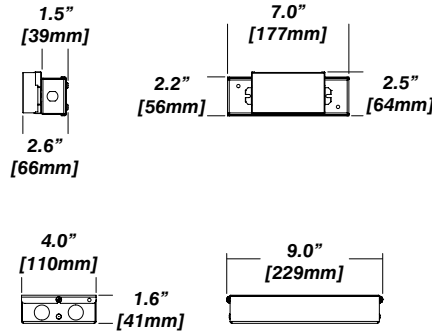

ARTEMIS 2 W

RECESSED WALL WASHING LED DOWNLIGHT

Housing Options

Standard Senso Housing - 910

Included

Unless specified otherwise, this is provided as standard

1. **Driver with enclosure**
2. Galvanized steel enclosure
3. **Installation**
4. Laying on top of ceiling
   - Remote from fixture
   - Hanger bar and mount included